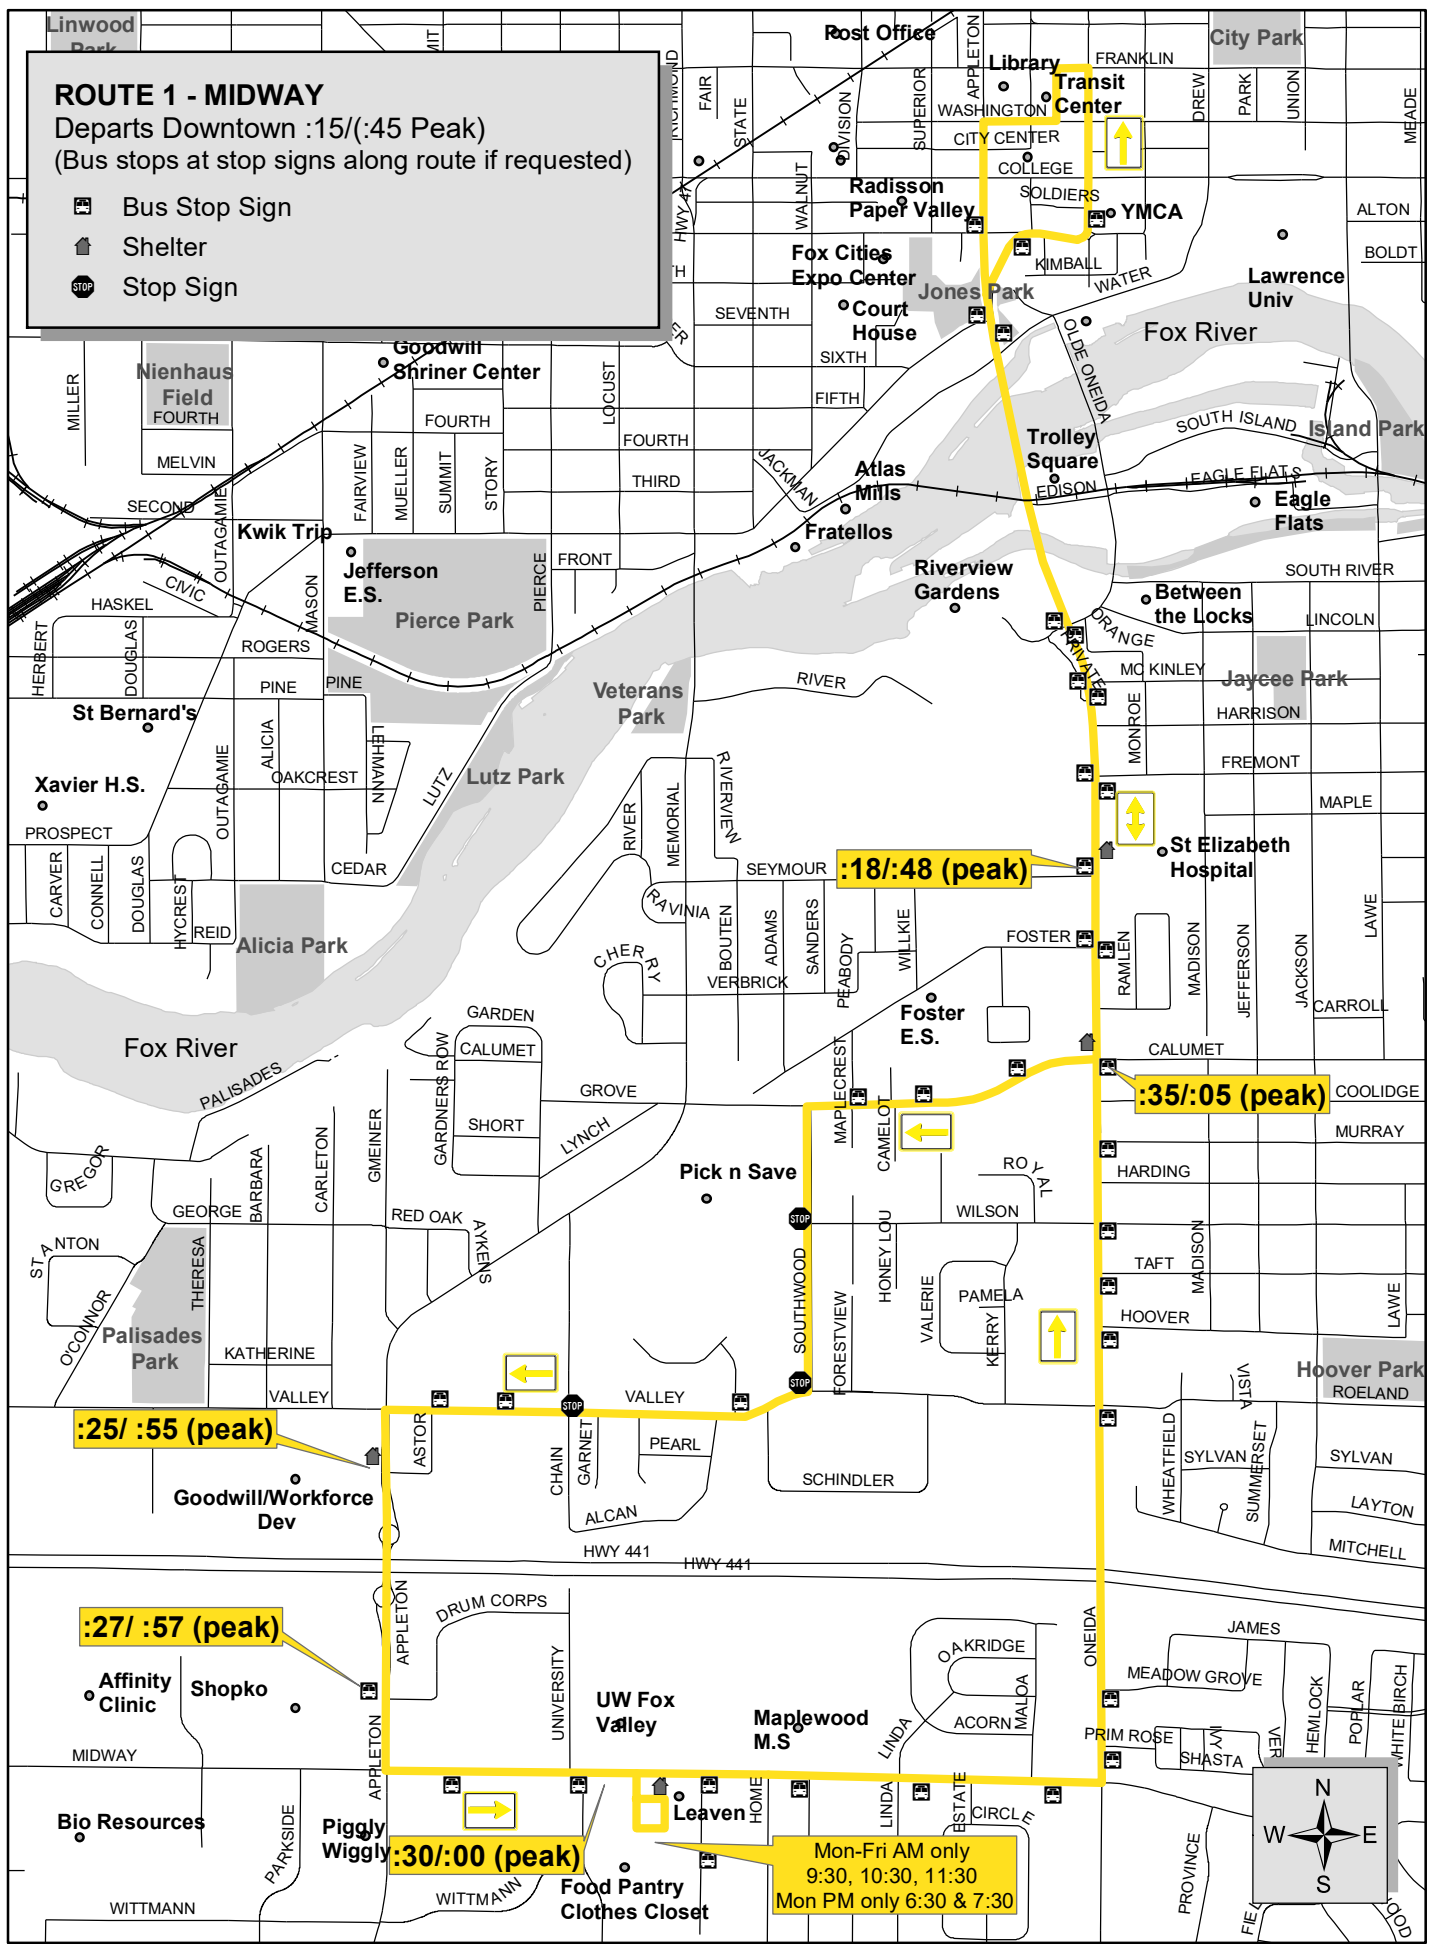

1100 1000 900 800 700 600 500 400 300 200 100 100 200 300 400 500 600

### ROUTE 1 - MIDWAY

Departs Downtown :15/(:45 Peak)  
(Bus stops at stop signs along route if requested)

- Bus Stop Sign
- Shelter
- Stop Sign

300  
200  
100  
300  
1000  
1400  
2000  
2400  
2700  
3000  
3400

**:18:48 (peak)**

**:35:05 (peak)**

**:25/ :55 (peak)**

**:27/ :57 (peak)**

**:30:00 (peak)**

Mon-Fri AM only  
9:30, 10:30, 11:30  
Mon PM only 6:30 & 7:30