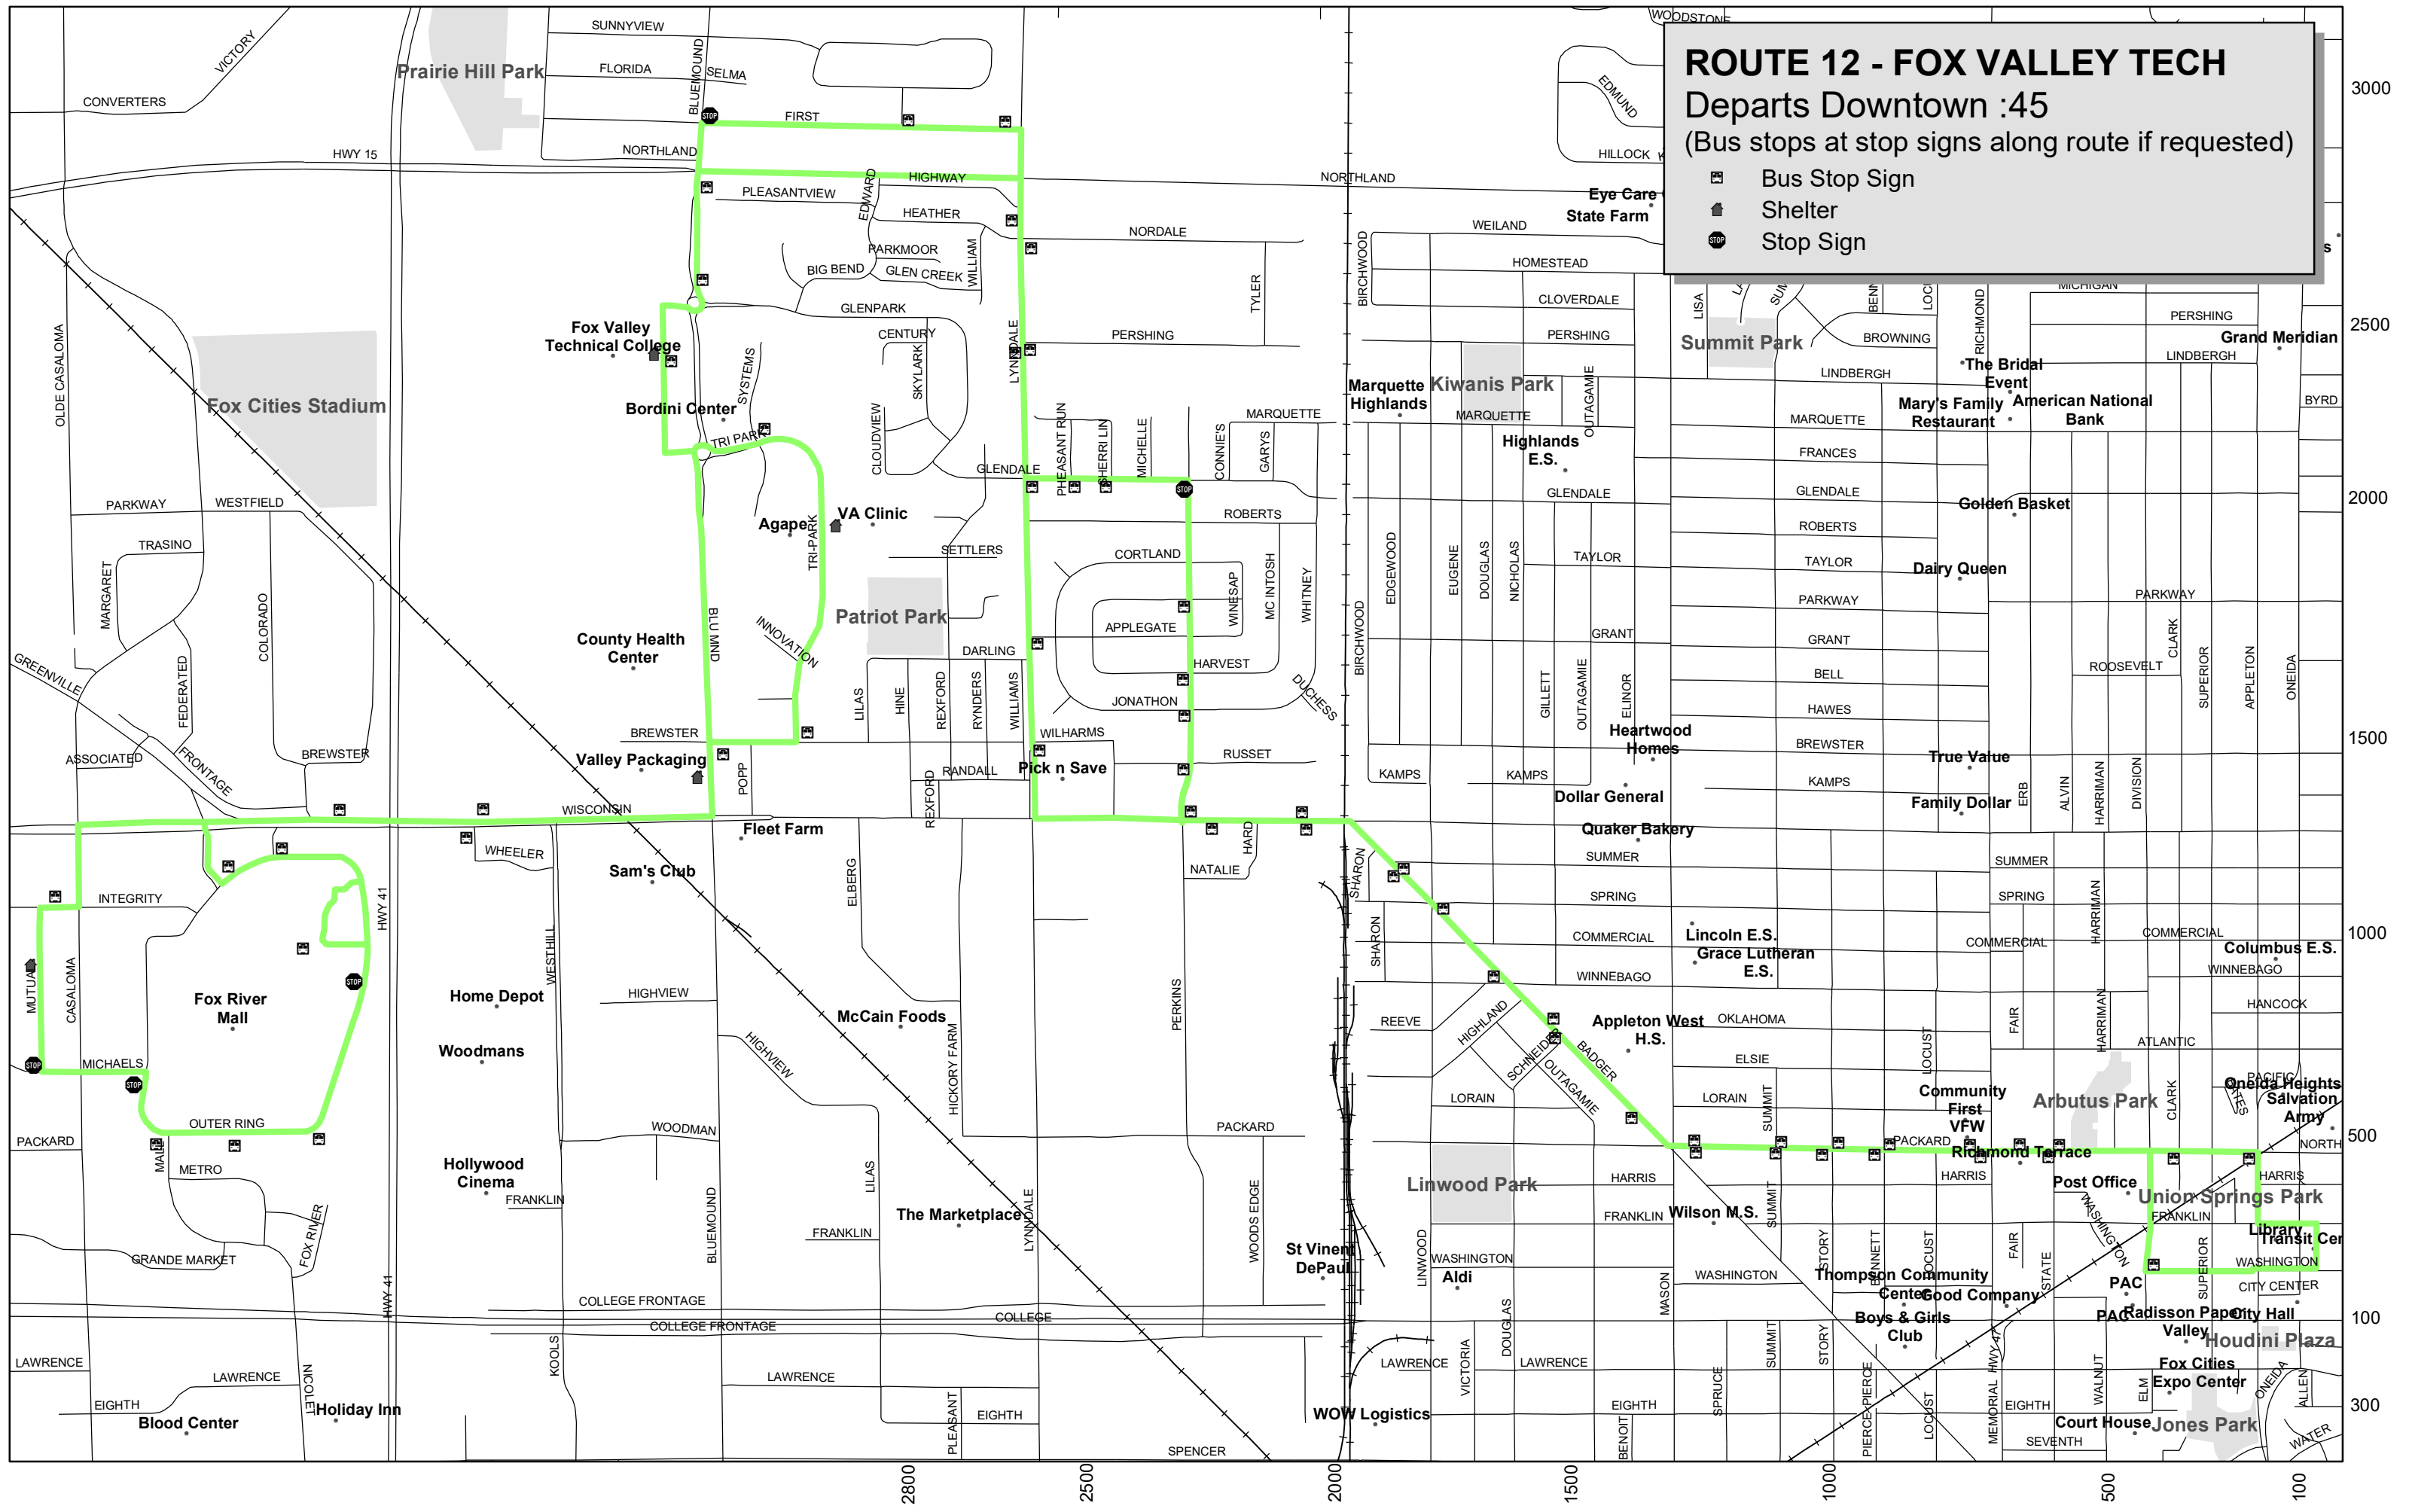

### ROUTE 12 - FOX VALLEY TECH

Departs Downtown :45  
(Bus stops at stop signs along route if requested)

-  Bus Stop Sign
-  Shelter
-  Stop Sign

3000  
2500  
2000  
1500  
1000  
500  
100  
300

2800 2500 2000 1500 1000 500 100