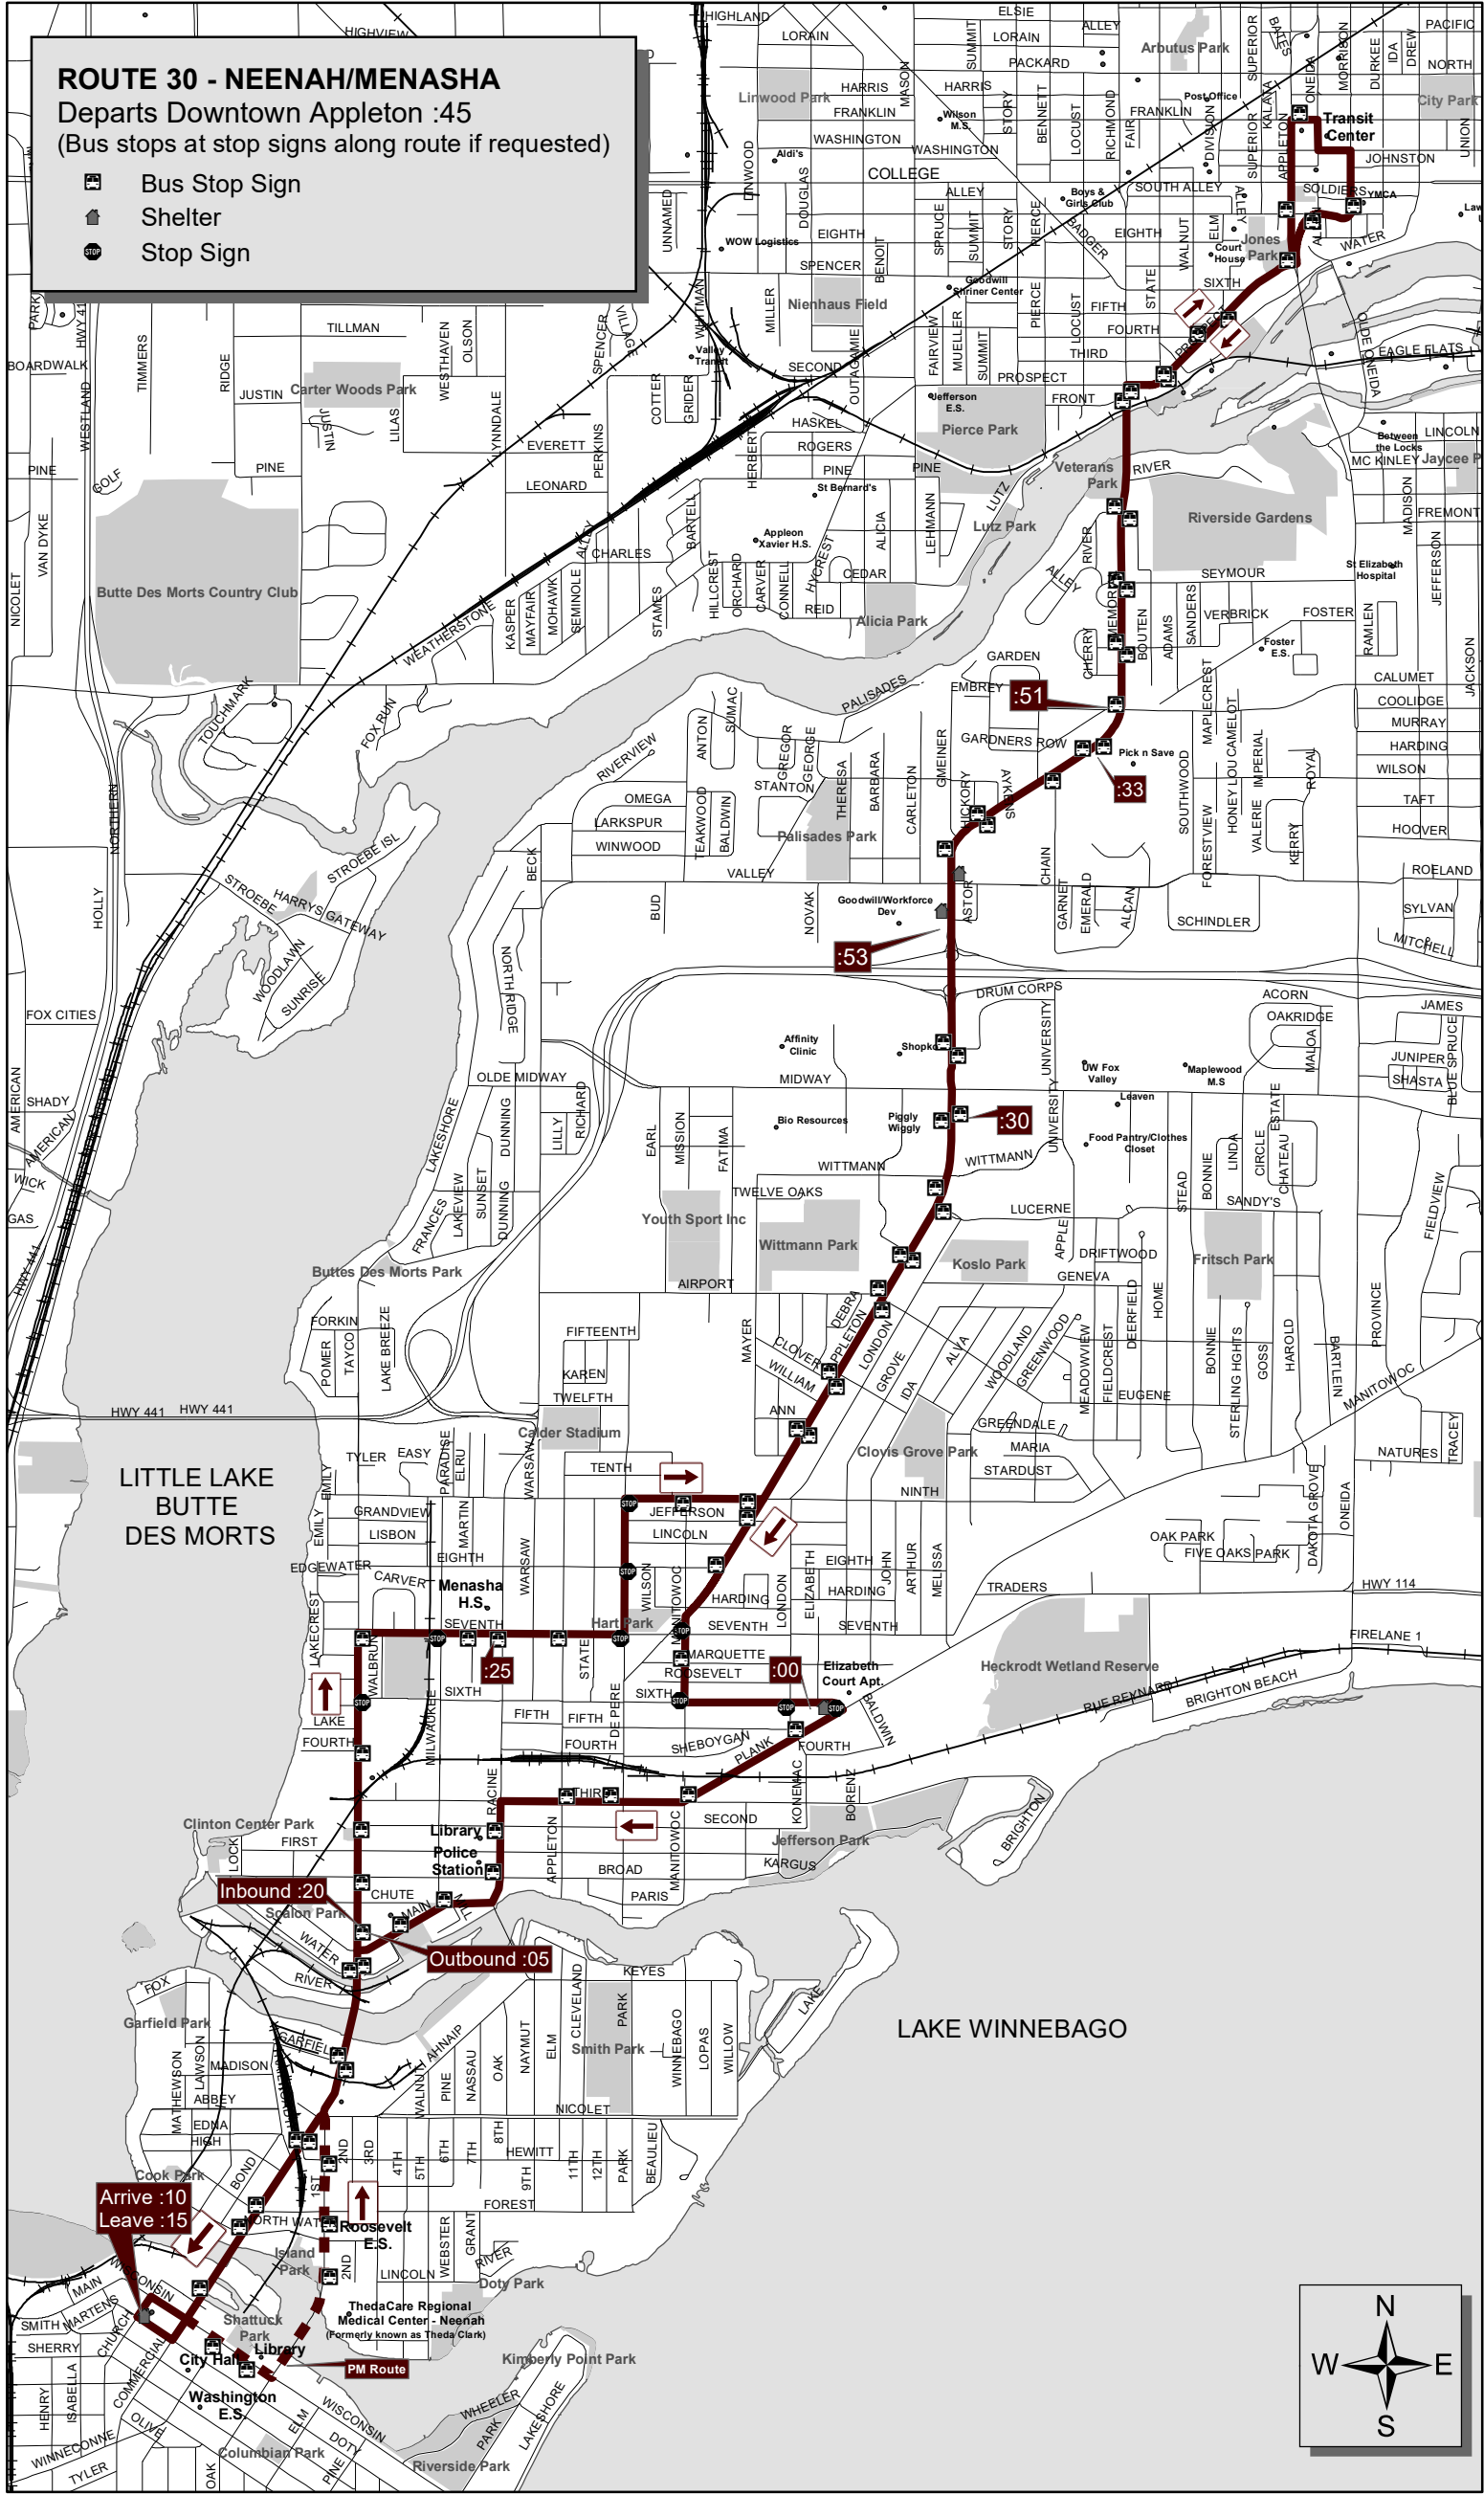

ROUTE 30 - NEENAH/MENASHA

Departs Downtown Appleton :45

(Bus stops at stop signs along route if requested)

-  Bus Stop Sign
-  Shelter
-  Stop Sign

LITTLE LAKE BUTTE DES MORTS

LAKE WINNEBAGO

Arrive :10
Leave :15

Inbound :20

Outbound :05

.25

.53

.30

.51

.33

.00