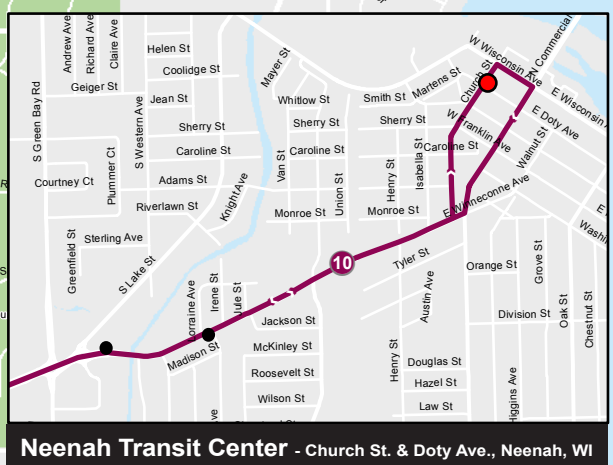

10 NEENAH

Full Timetable on Reverse Side

Valley Transit (Neenah)

From the Neenah Transit Center, riders can connect with Valley Transit bus routes. If you have questions about Valley Transit's service, call (920) 832-5800 or visit www.MyValleyTransit.com.

GO Transit (Oshkosh)

From the Oshkosh Transit Center, riders can connect with GO Transit bus routes. For assistance, call (920) 232-5340 or visit www.rideGOtransit.com.

If you have any route 10 questions, just call (920) 232-5340.

Neenah Transit Center - Church St. & Doty Ave., Neenah, WI

Route 10 Intercity Fares

Cash

Adult (Ages 6-59)	\$3.00
Seniors (Age 60 and older)	\$1.50
Persons with Disabilities (w/ ADA Paratransit or Medicare Card)	\$1.50
FVTC students (w/ student ID & current semester sticker)	Free
Disabled Veterans (w/ DVA "Service Connected" ID)	Free
Kids (ages 5 and under)	Free

Notes:

- GO Transit punch passes, reduced punch passes and tokens may be used as fare. Two punches are required for intercity trips. When using tokens for intercity trips, adults need two tokens. Seniors and persons with disabilities need one token.
- If needed, a transfer is provided to GO Transit or Valley Transit buses when exiting the route 10 bus.
- When boarding the route 10 bus in Oshkosh or Neenah, a fare is required. See fare schedule above. To qualify for the reduced or free fare, riders must show the applicable form of ID.
- For service between stops in Oshkosh (south of Kope Ave), normal GO Transit fares apply.
- Tokens and punch passes are only available for sale in Oshkosh.