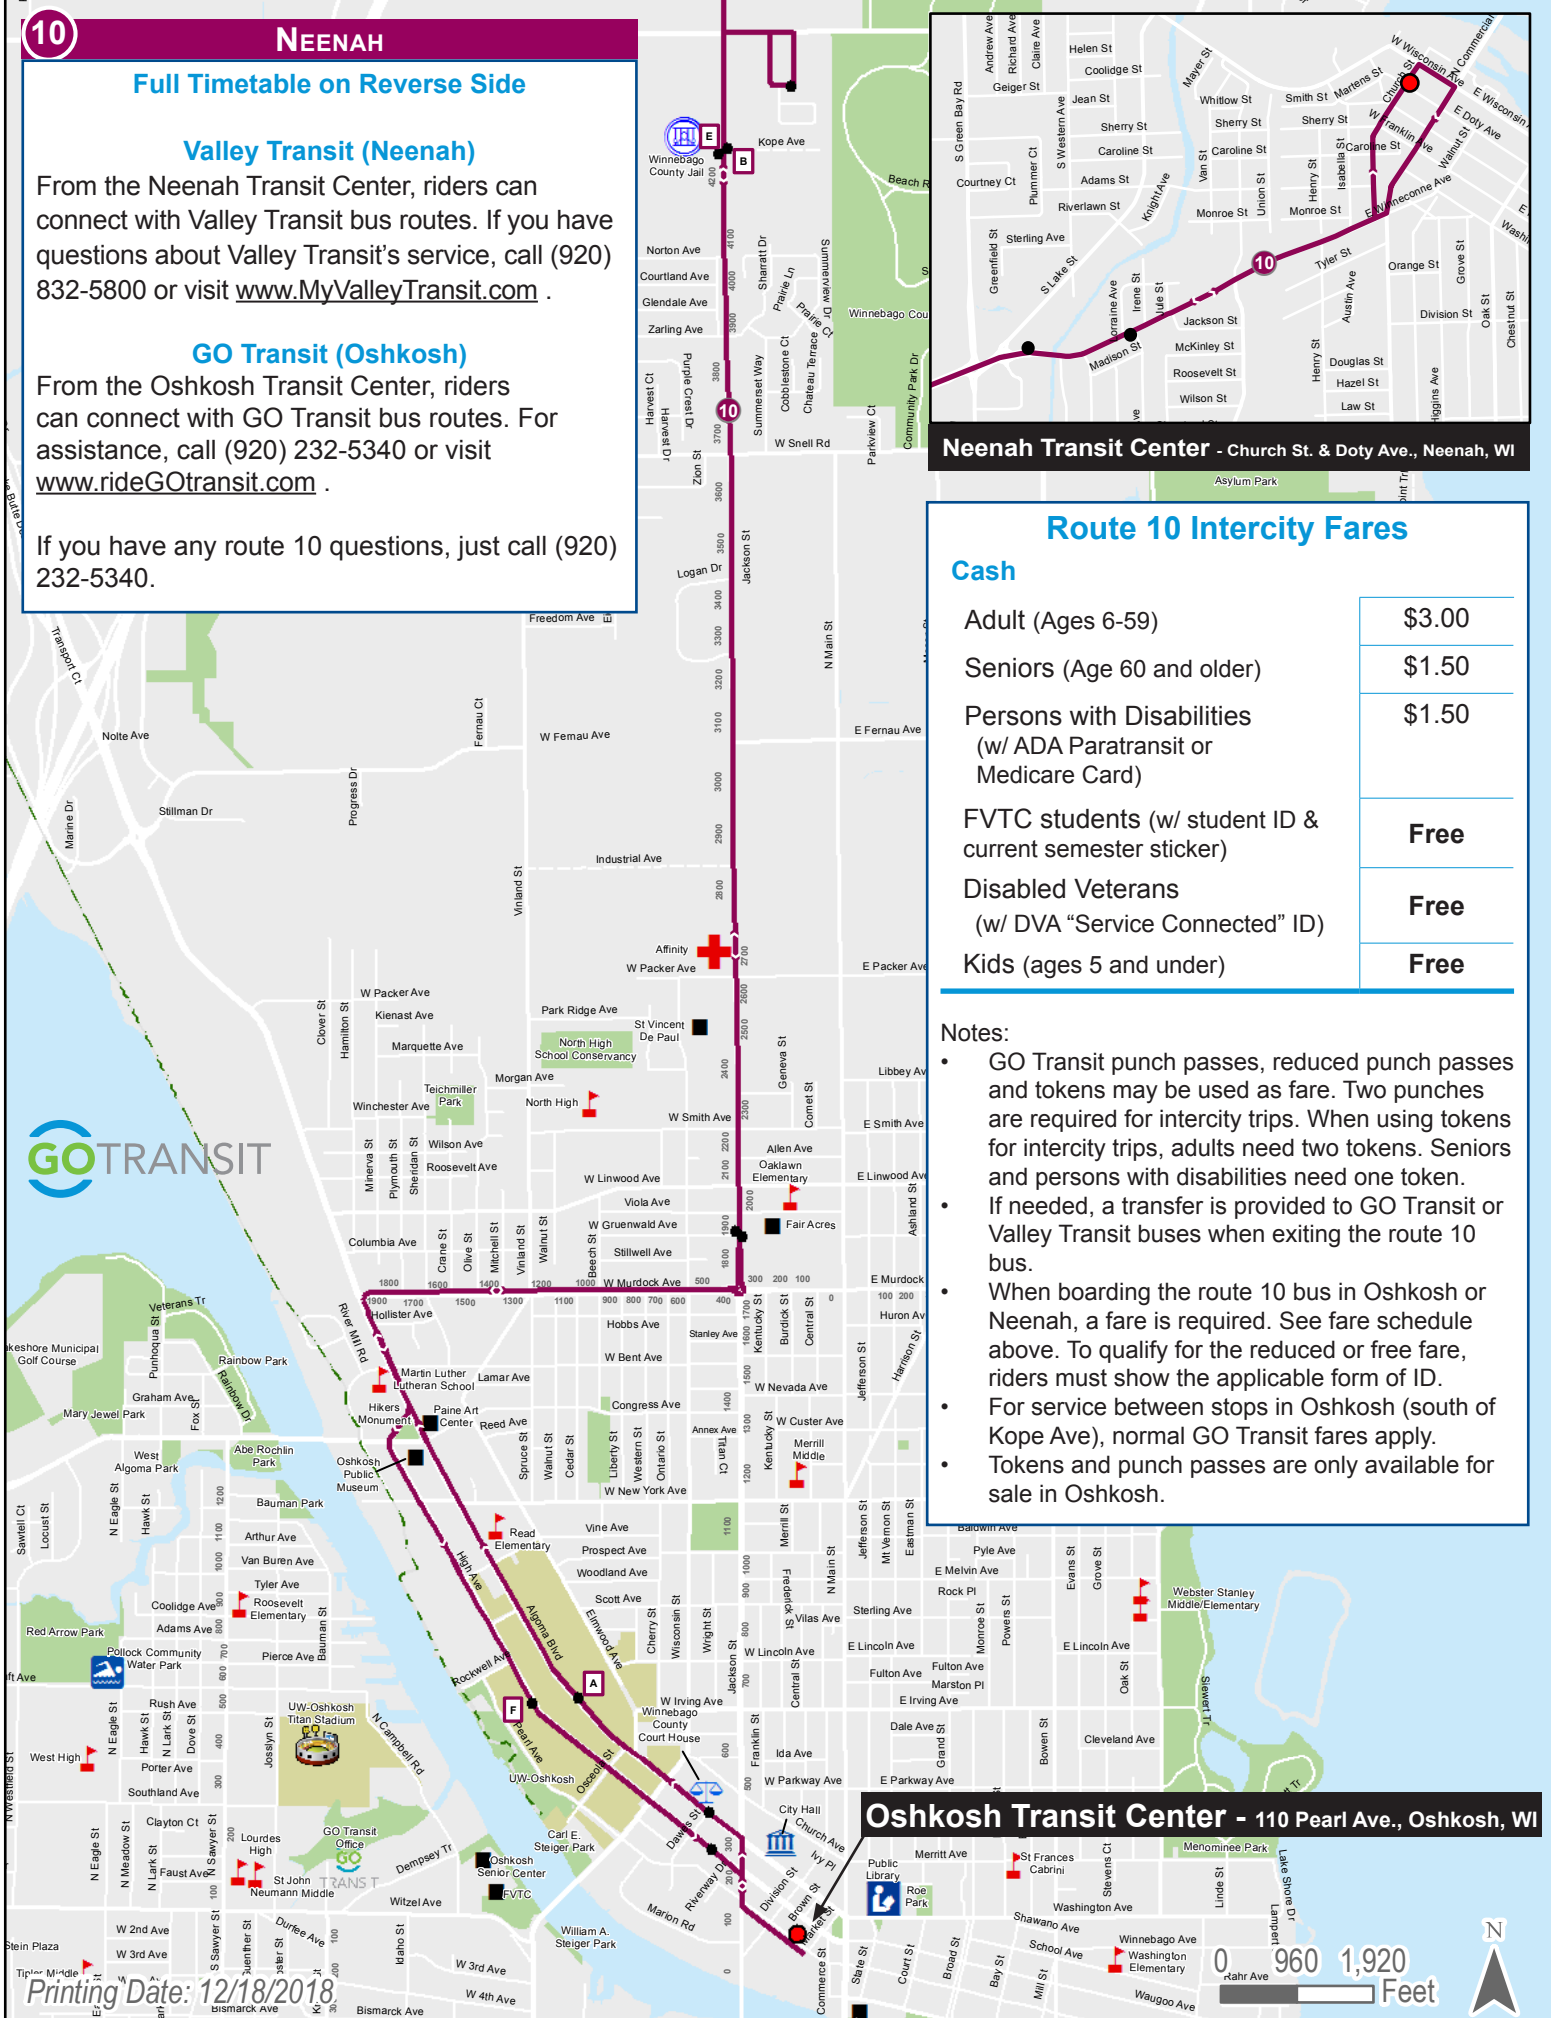

Notes:

- GO Transit punch passes, reduced punch passes and tokens may be used as fare. Two punches are required for intercity trips. When using tokens for intercity trips, adults need two tokens. Seniors and persons with disabilities need one token.
- If needed, a transfer is provided to GO Transit or Valley Transit buses when exiting the route 10 bus.
- When boarding the route 10 bus in Oshkosh or Neenah, a fare is required. See fare schedule above. To qualify for the reduced or free fare, riders must show the applicable form of ID.
- For service between stops in Oshkosh (south of Kope Ave), normal GO Transit fares apply.
- Tokens and punch passes are only available for sale in Oshkosh.

MONDAY - FRIDAY TIMETABLE

	A	B	C		D	E	F						
Leave Oshkosh Transit Center	Algoma @ Albee Hall (UWO)	Jackson @ Fairacres	Jackson & Kope Ave	Winneconne & Reddin	Arrive Neenah Transit Center	Leave Neenah Transit Center	Winneconne & Lake	Winnebago Co. Jail	Jackson & Gruenwald	High Ave @ Kolf Sports Center (UWO)	449 High Ave	Arriving Oshkosh Transit Center	
6:30	6:32	6:34	6:42	6:47	6:58	7:01	7:15	7:19	7:30	7:34	7:40	7:44	7:46
8:00	8:02	8:04	8:12	8:17	8:28	8:31	8:45	8:49	9:00	9:04	9:10	9:14	9:16
9:30	9:32	9:34	9:42	9:47	9:58	10:01	10:15	10:19	10:30	10:34	10:40	10:44	10:46
12:00	12:02	12:04	12:12	12:17	12:28	12:31	12:45	12:49	1:00	1:04	1:10	1:14	1:16
1:30	1:32	1:34	1:42	1:47	1:58	2:01	2:15	2:19	2:30	2:34	2:40	2:44	2:46
3:00	3:02	3:04	3:12	3:17	3:28	3:31	3:45	3:49	4:00	4:04	4:10	4:14	4:16
4:40	4:42	4:44	4:52	4:57	5:08	5:11	5:15	5:19	5:30	5:34	5:40	5:44	5:46
6:00	6:02	6:04	6:12	6:17	6:28	6:31							