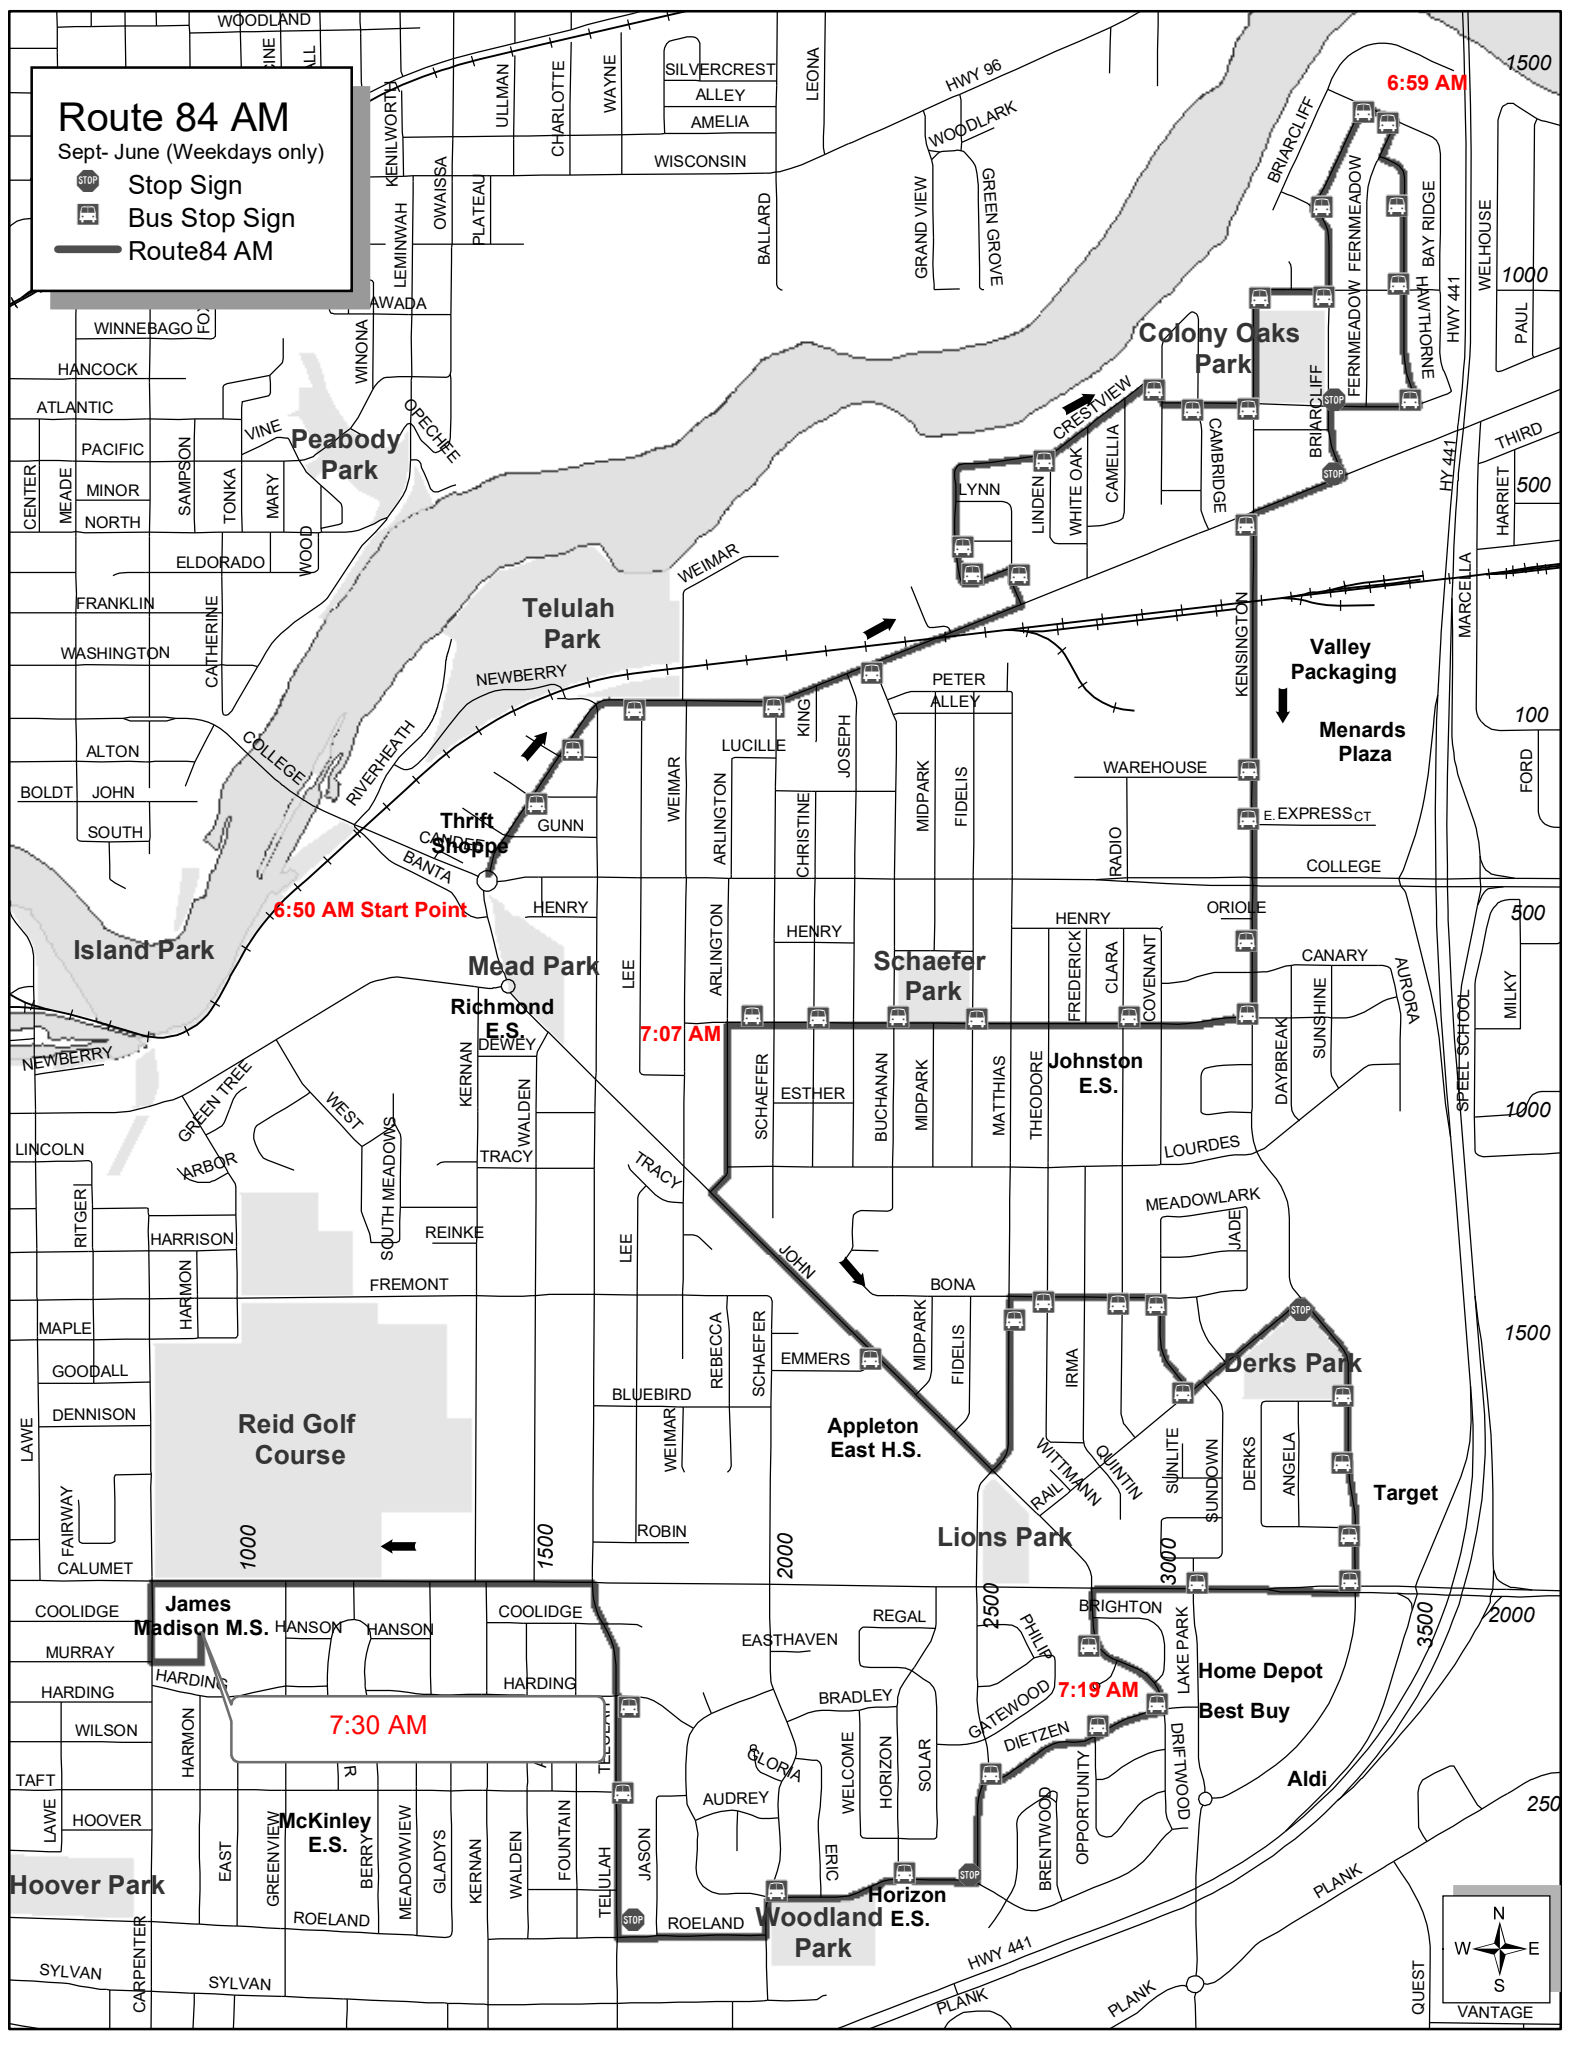

# Route 84 AM

Sept- June (Weekdays only)

 Stop Sign

 Bus Stop Sign

 Route 84 AM

6:50 AM Start Point

6:59 AM

7:07 AM

7:30 AM

7:19 AM