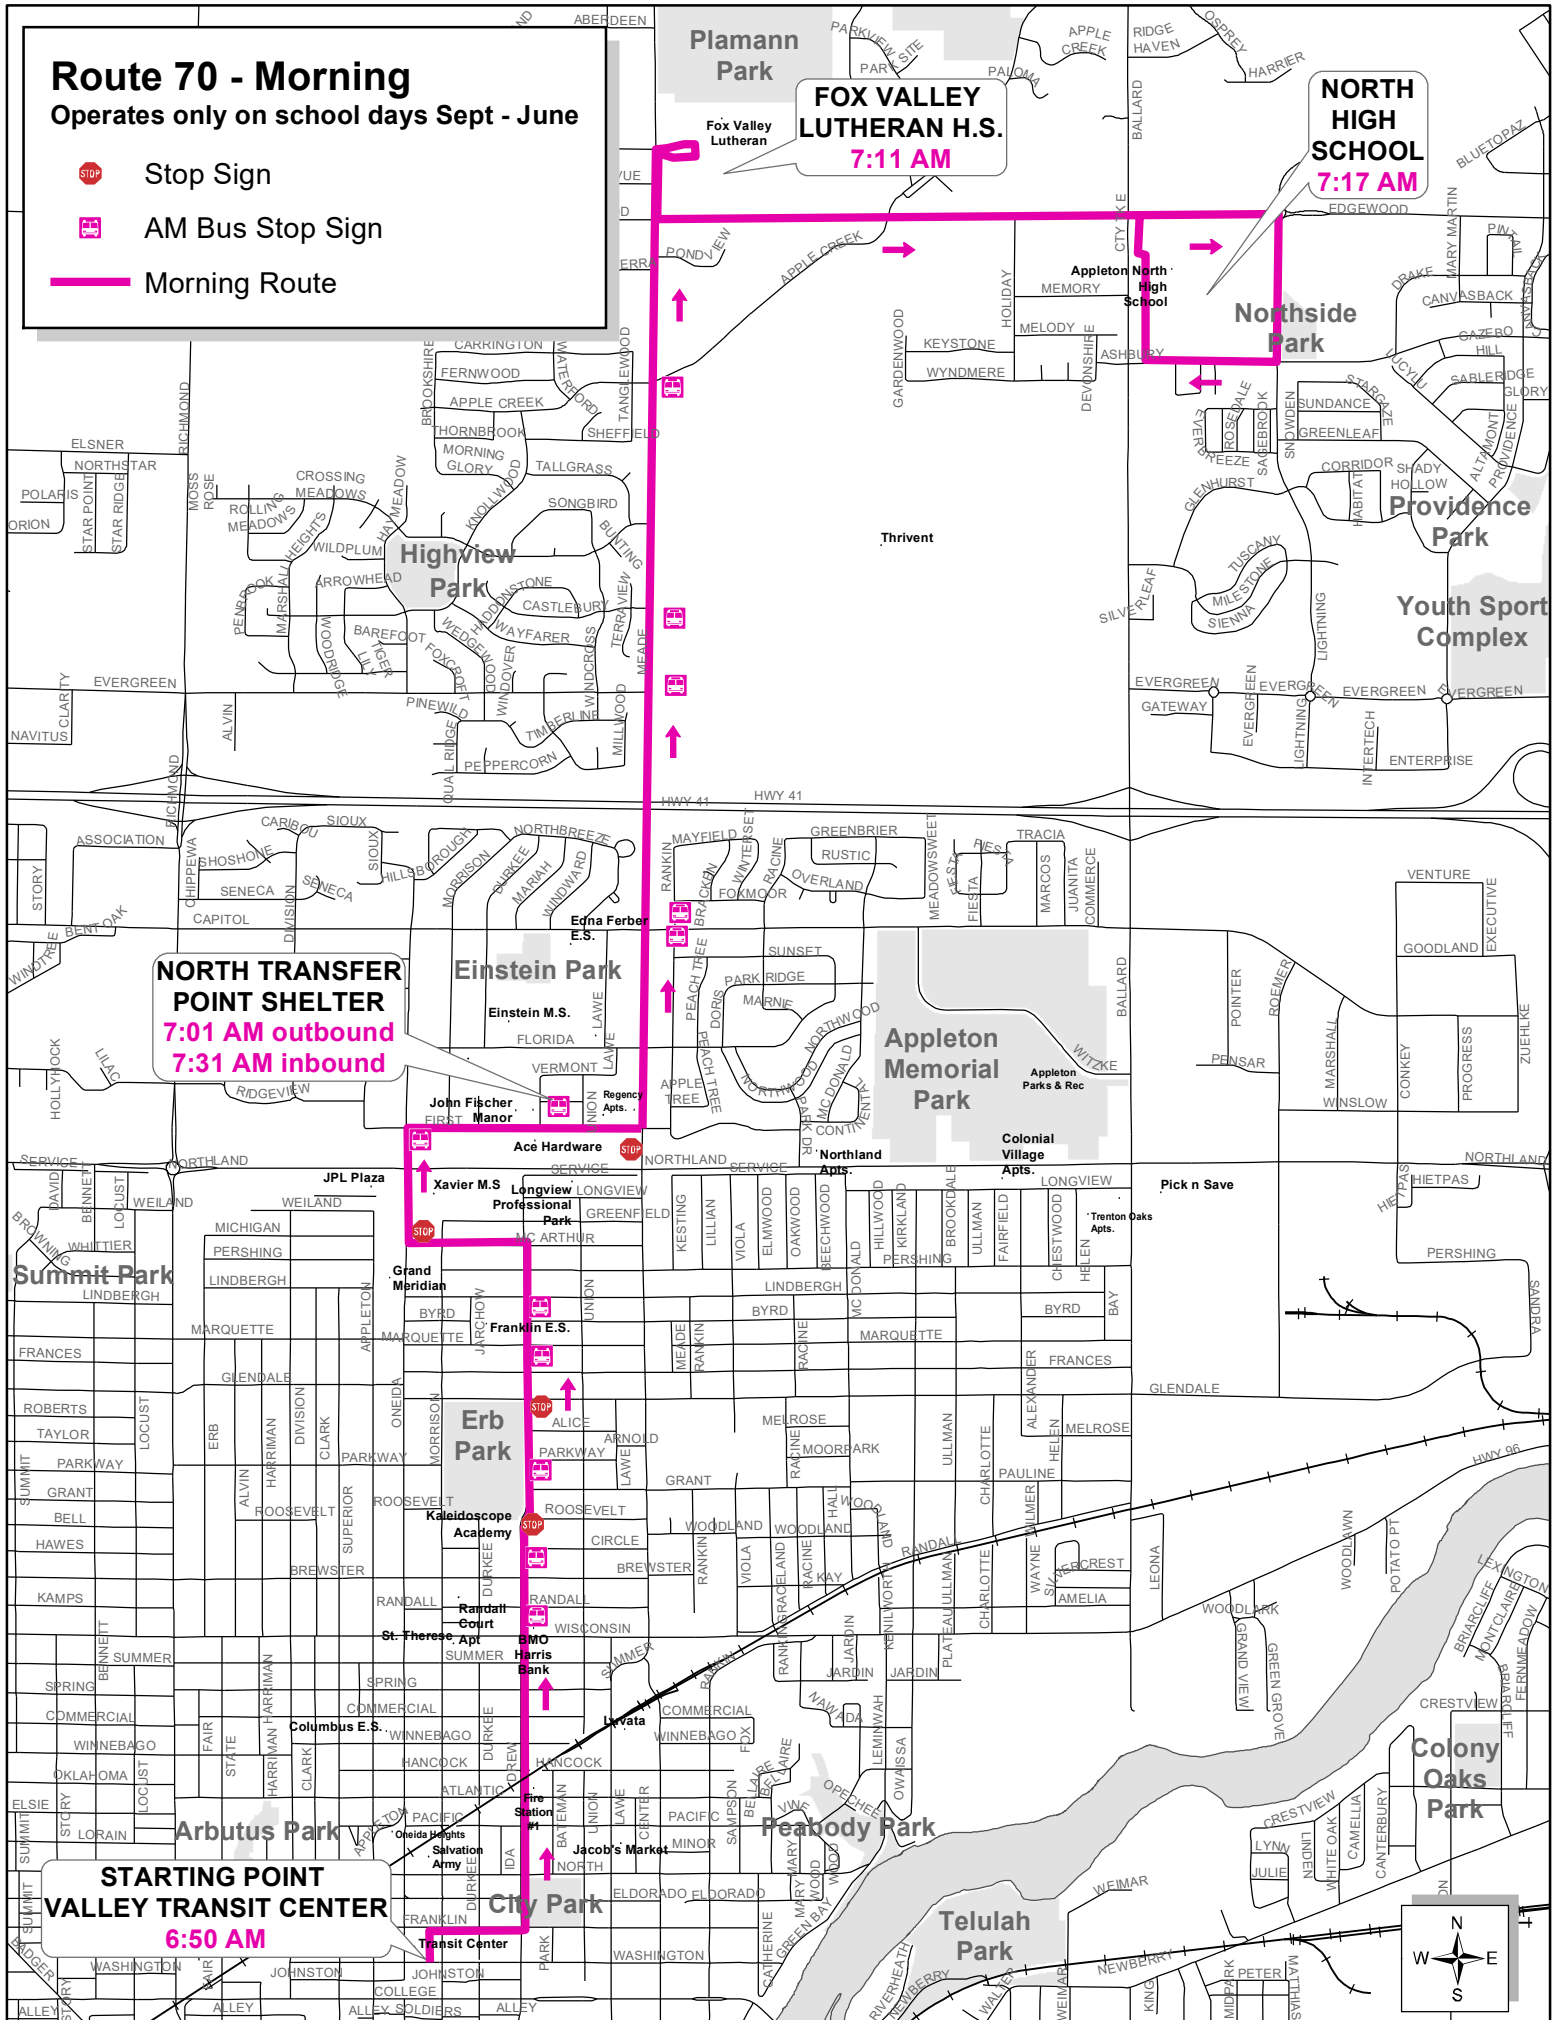

Route 70 - Morning

Operates only on school days Sept - June

Stop Sign

AM Bus Stop Sign

Morning Route

FOX VALLEY LUTHERAN H.S.
7:11 AM

NORTH HIGH SCHOOL
7:17 AM

NORTH TRANSFER POINT SHELTER
7:01 AM outbound
7:31 AM inbound

STARTING POINT
VALLEY TRANSIT CENTER
6:50 AM