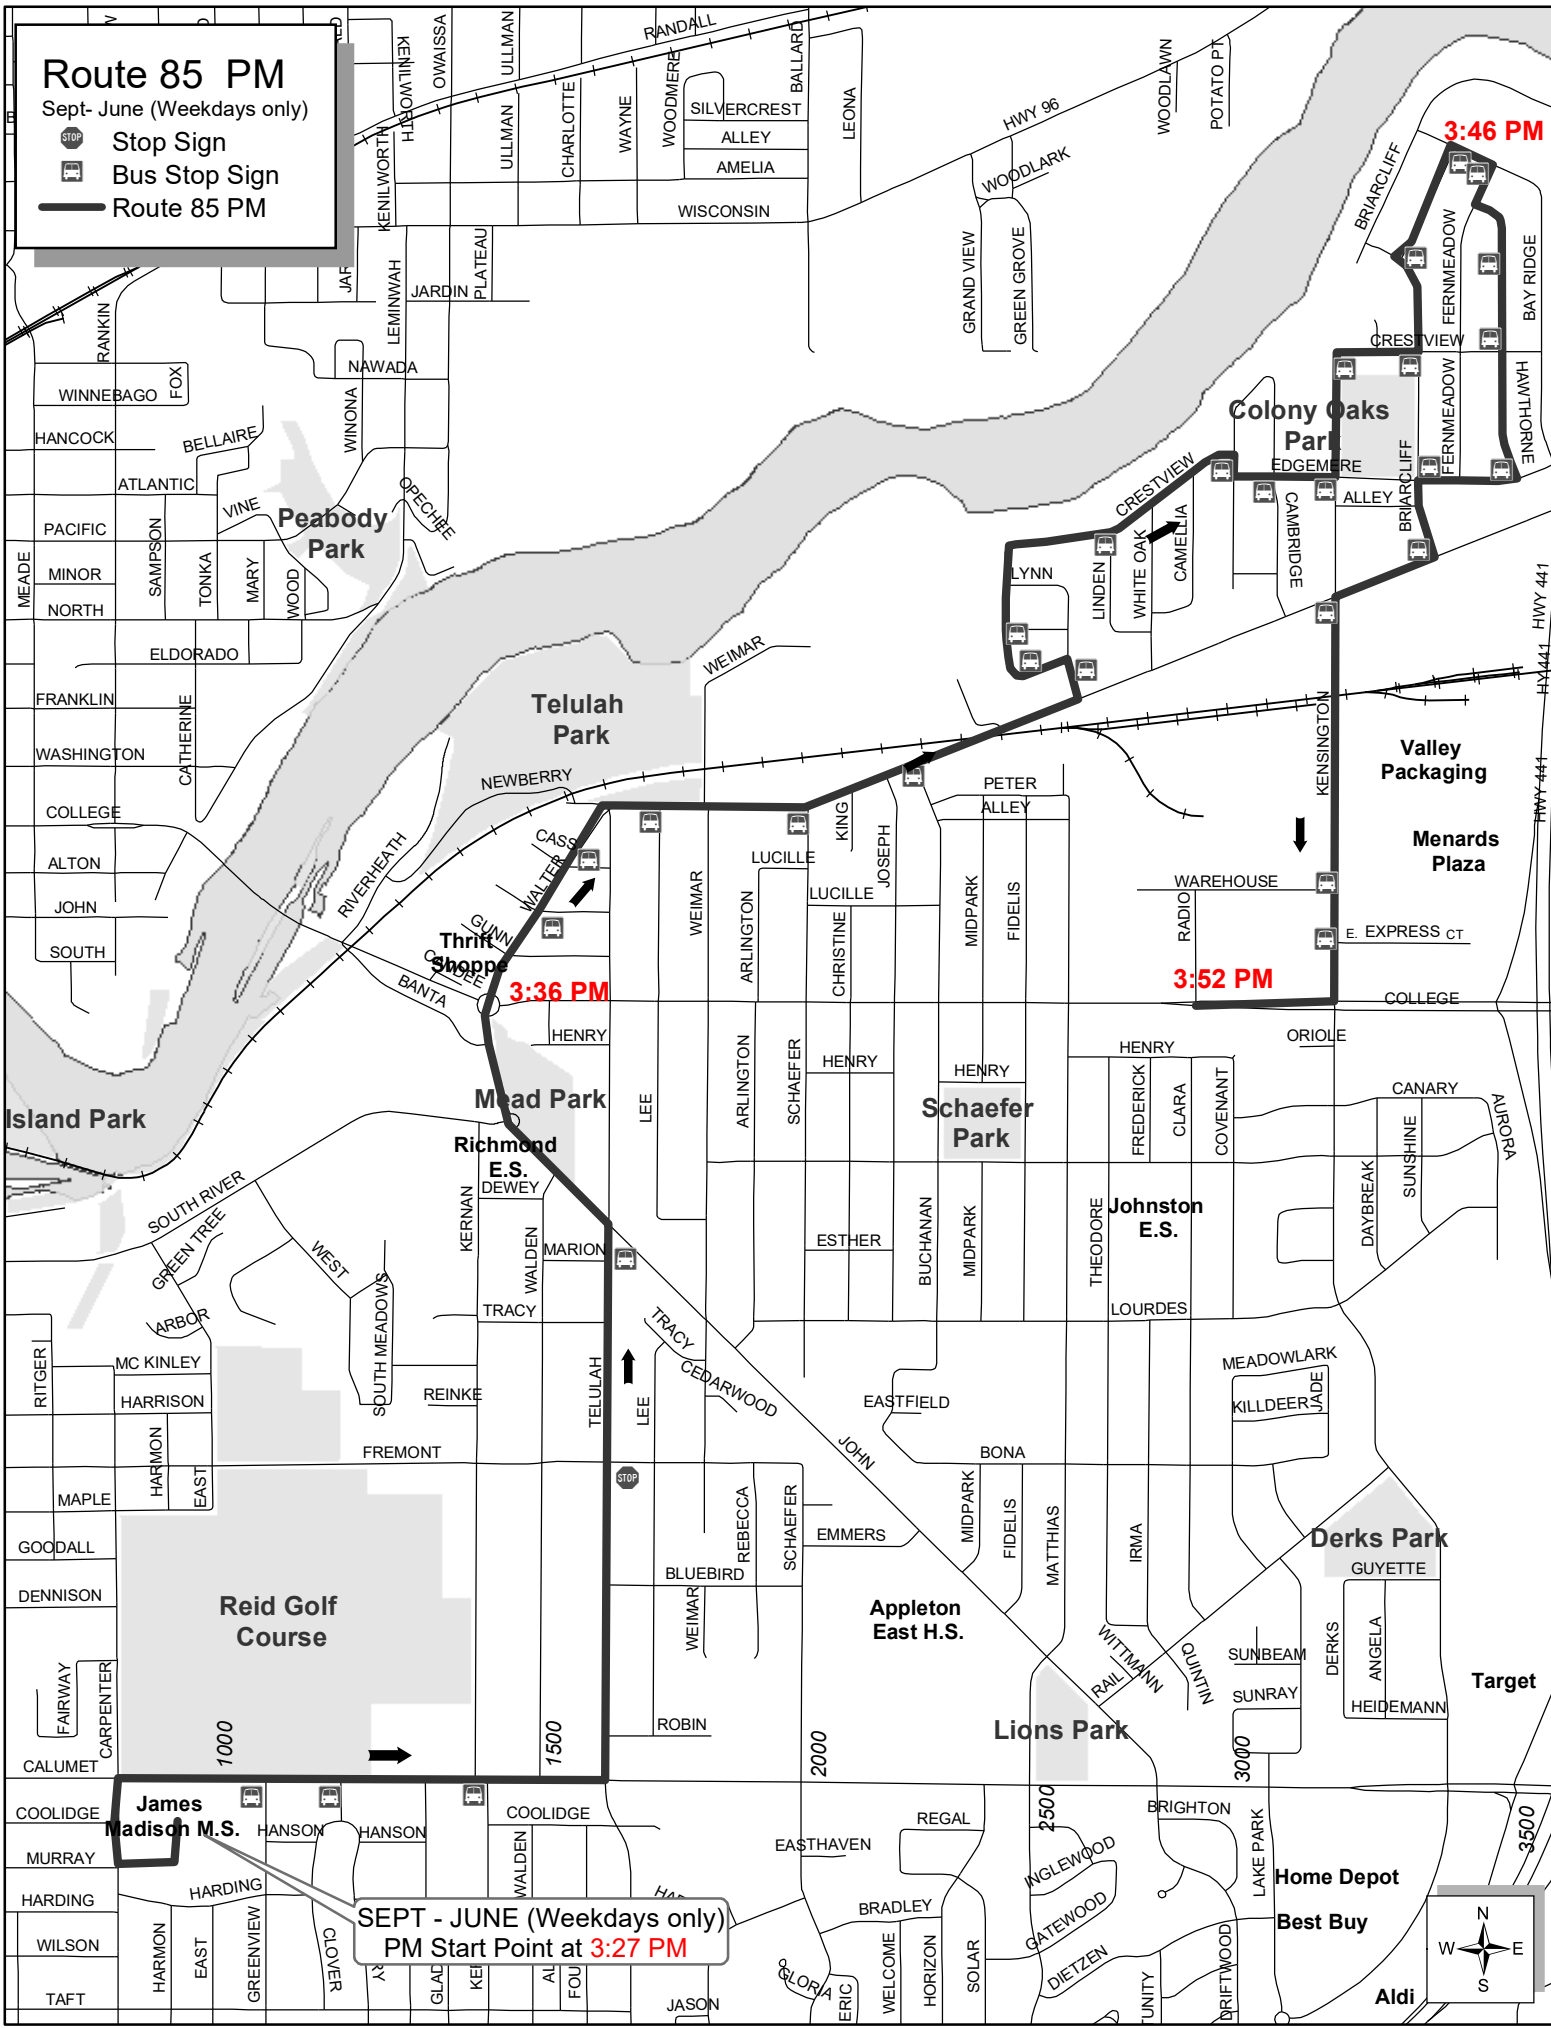

Route 85 PM

Sept- June (Weekdays only)

-  Stop Sign
-  Bus Stop Sign
-  Route 85 PM

3:46 PM

3:36 PM

3:52 PM

SEPT - JUNE (Weekdays only)
PM Start Point at 3:27 PM