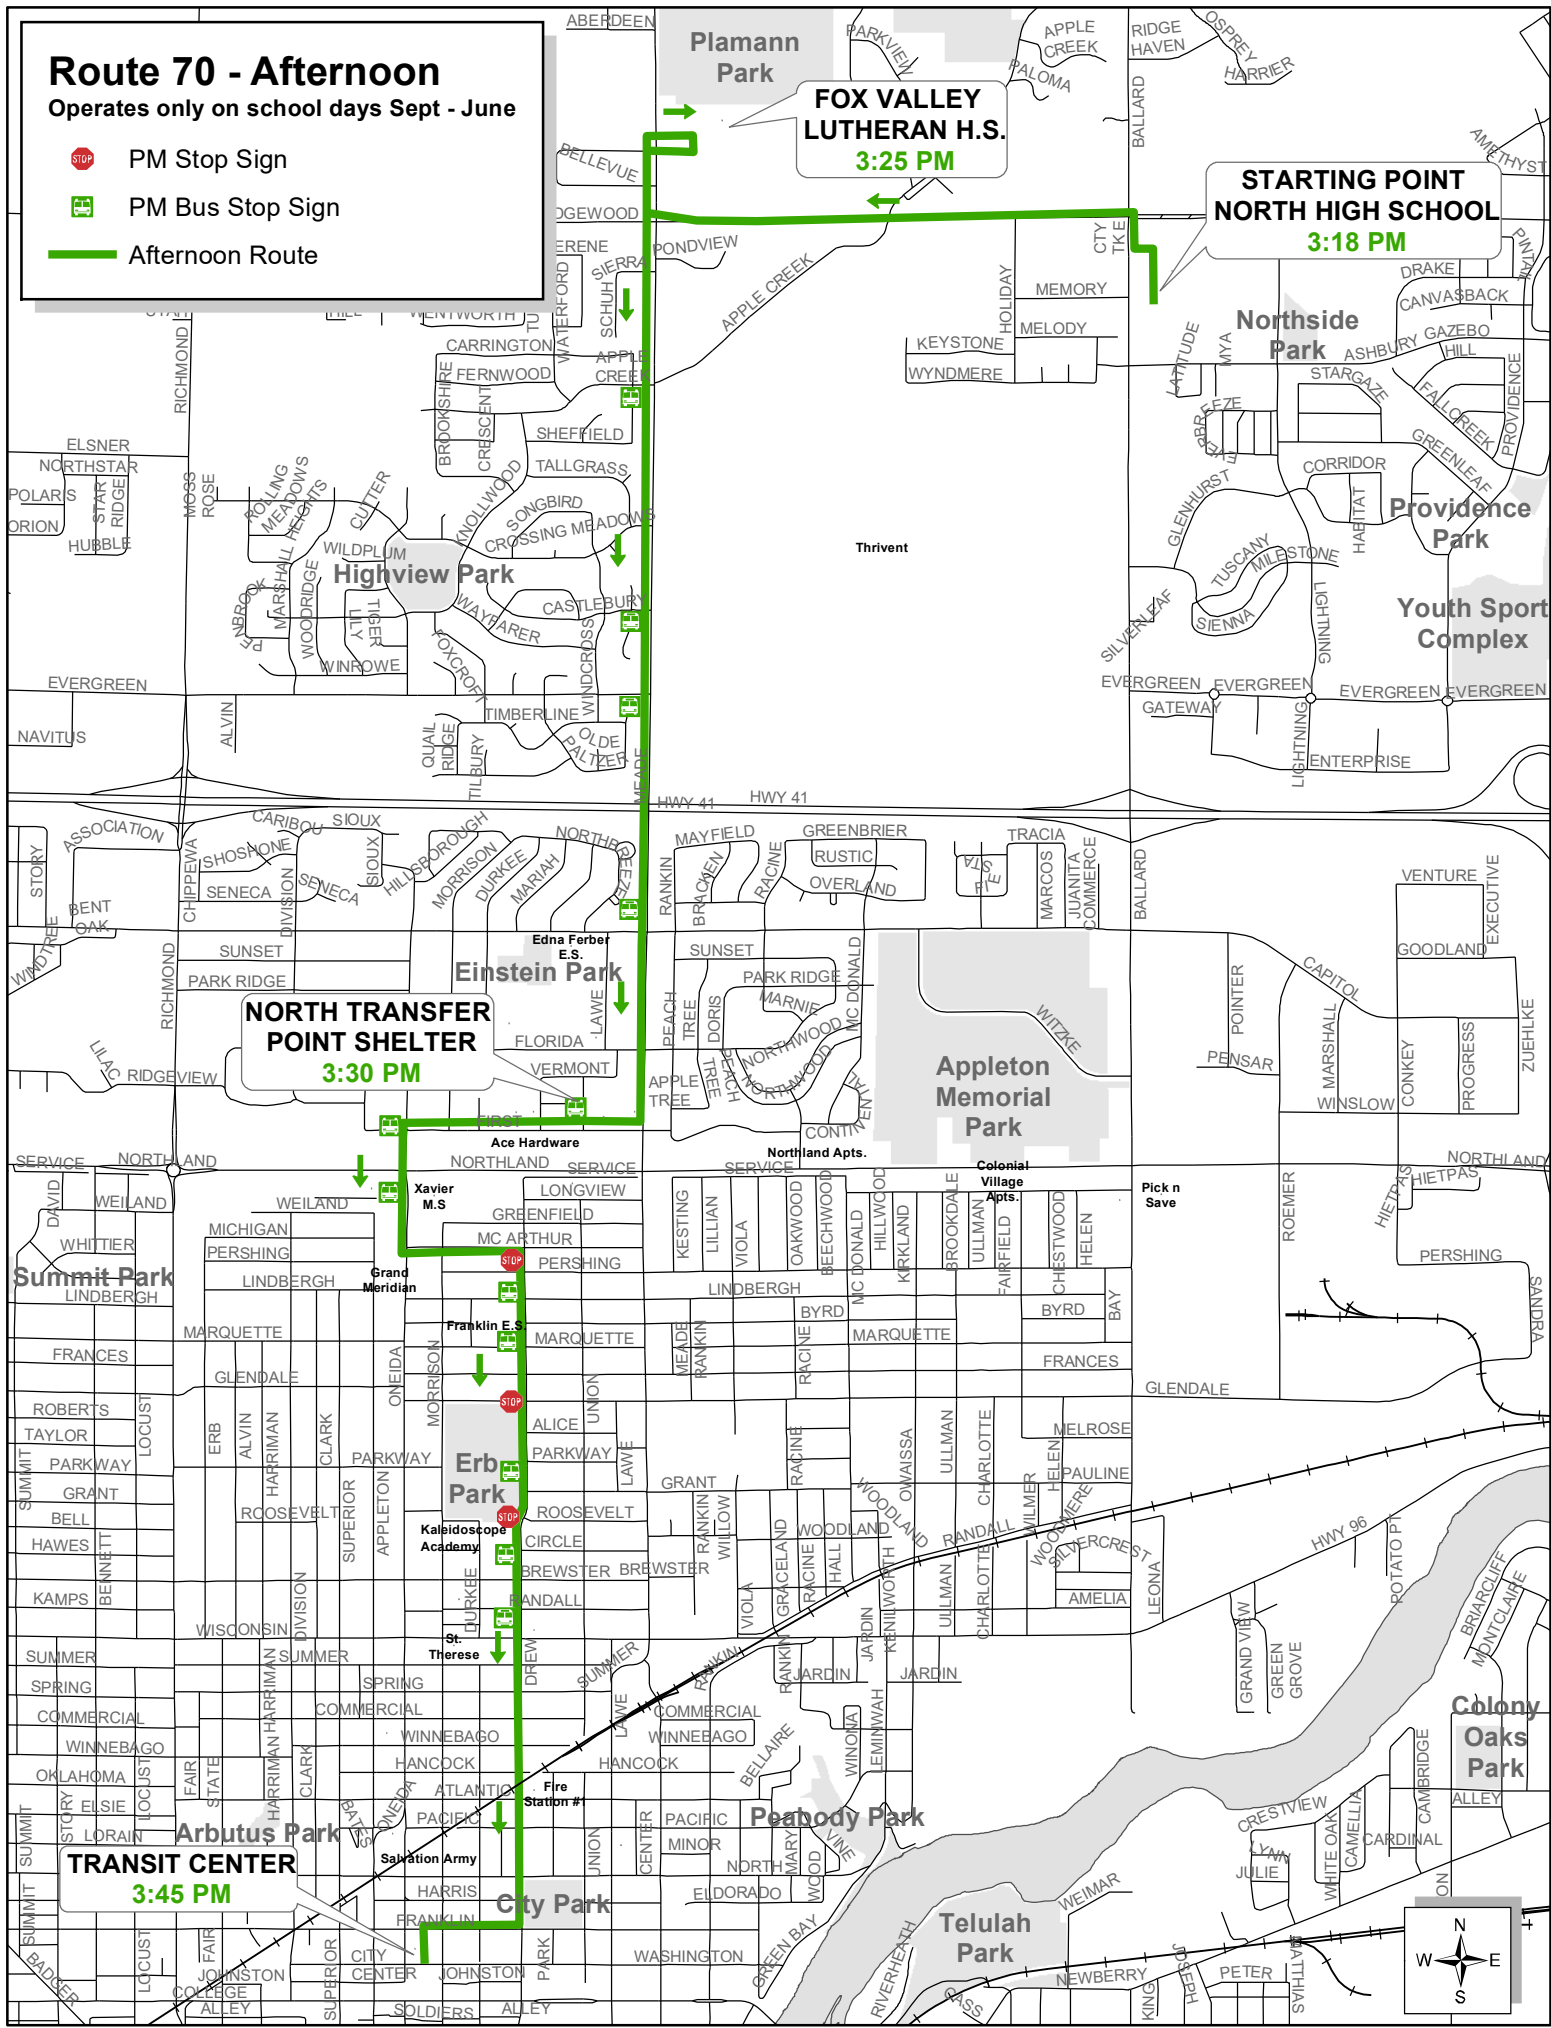

# Route 70 - Afternoon

Operates only on school days Sept - June

-  PM Stop Sign
-  PM Bus Stop Sign
-  Afternoon Route

**FOX VALLEY LUTHERAN H.S.**  
3:25 PM

**STARTING POINT NORTH HIGH SCHOOL**  
3:18 PM

**NORTH TRANSFER POINT SHELTER**  
3:30 PM

**TRANSIT CENTER**  
3:45 PM