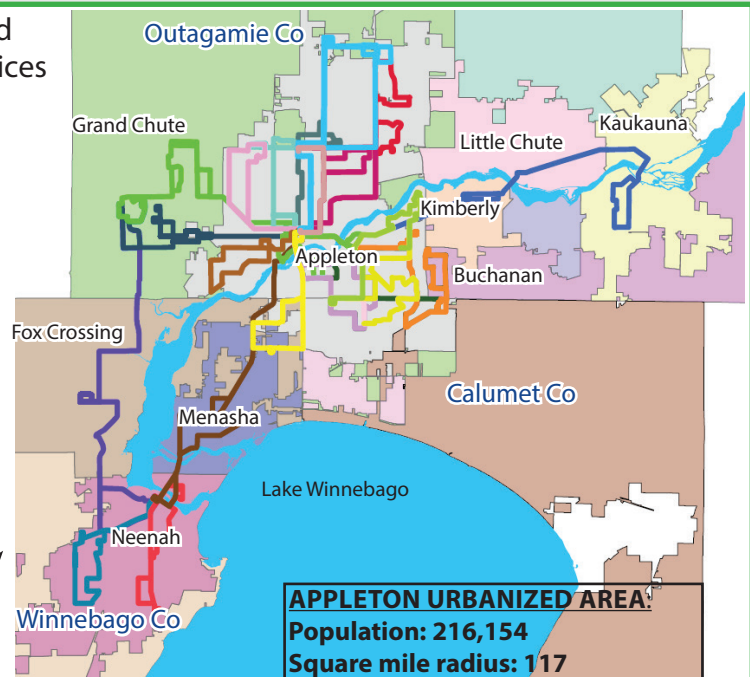

SERVICES

Fixed-Route Bus

- 18 fixed routes serving the Fox Cities
- 3 tripper routes serving the Appleton Area School District
- 1 summer trolley route serving Downtown Appleton
- Direct connections to intercity bus services in downtown Appleton and Neenah

Other Demand Response

- Senior Transportation Service
- Calumet County Rural Transportation
- Northern Winnebago County Dial-A-Ride
- Outagamie County Employment
- Outagamie County Rural

EFFECTIVE REGIONAL COORDINATION

Valley Transit partners with 9 municipalities, 3 counties and many other entities to provide diverse transportation services across the Fox Cities area. Our partners include:

City of Appleton	Village of Little Chute
City of Kaukauna	Calumet County
City of Menasha	Outagamie County
City of Neenah	Winnebago County
Town of Buchanan	Appleton Area School District
Town of Grand Chute	Appleton Downtown Inc.
Village of Fox Crossing	Fox Valley Technical College
Village of Kimberly	United Way