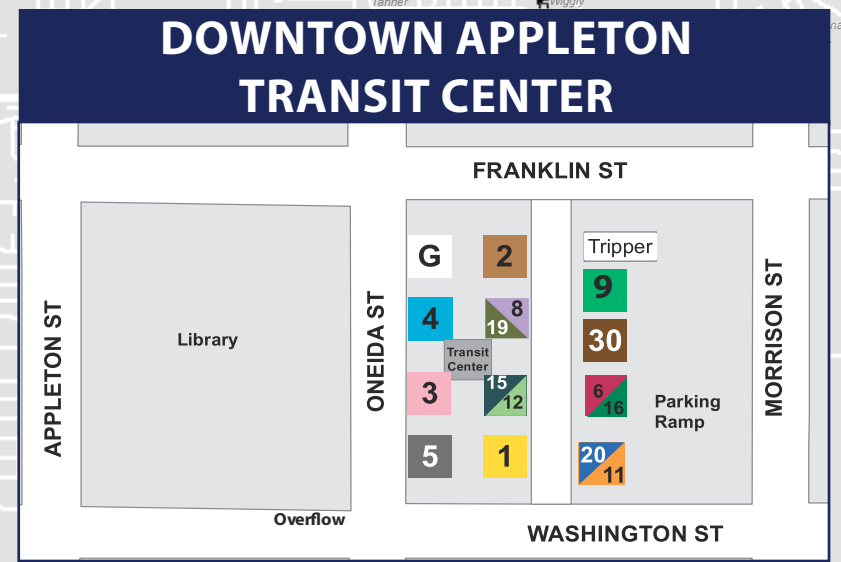

Passes & Tickets

DayPass $4.00
(Good for unlimited rides on the day issued & must be shown to driver each time you board the bus)

10-Ride Ticket	$17.00
10-Ride Ticket (Senior/Disabled)*	$10.00
30-Day Pass	$60.00
30-Day Pass (Senior/Disabled)*	$40.00
30-Day Youth Freedom Pass	$22.00

Call or visit www.valleytransit.com for ticket outlet locations.

NOTES: (1) DayPasses can be purchased at the Downtown Appleton Transit Center ticket machine, VT Office or from your driver. (2) DayPasses, 10-Ride Tickets & 30-Day Passes cannot be used on GO Transit's Route #10 to Oshkosh, or the Connector.

Transfers

If you need to use more than one bus to reach your destination (one-way), ask your driver for a **Transfer**. Transfers are free, but should be requested when the fare is paid on the first bus. Please tell the driver which route you will be transferring to so the driver can notify your next route driver to help you make your connection.

Lost & Found
Valley Transit is not responsible for lost items. If you believe that you have left an item on the bus, please call us at 920-832-5800 and we will attempt to locate the item.

See "Carry-on Policy" brochure for additional information. Unclaimed items will be held for no more than 30 days.

DOWNLOAD THE BUS TRACKING APP!

OR SCAN THE QR CODE

Route 1 Midway Peak

Lv. Downtown Appleton	:15	:45
St. Elizabeth Hospital	:18	:48
Goodwill/Workforce Dev. Center	:25	:55
Appleton & Drum Corps	:28	:58
UW Fox Valley & United Way	:30	:00
Oneida & Calumet	:35	:05
Ar. Downtown Appleton	:40	:10

Peak Service applies to trips at 6:45, 7:45 a.m. & 2:45, 3:45, 4:45 p.m., Mon. through Fri. only
First Trip M-F 6:15 a.m. Last Trip M-F 9:15 p.m.

Route 2 Prospect Peak

Lv. Downtown Appleton	:45	:15
Outagamie County Courthouse	:48	:18
Pine & Bartell	:56	:26
Valley Transit Admin Office	:00	:30
Spencer & Mason	:02	:32
Outagamie County Courthouse	:07	:37
Ar. Downtown Appleton	:10	:40

Peak Service applies to trips at 6:15, 7:15, 8:15 a.m. & 3:15, 4:15 p.m., Mon. through Fri. only
First Trip M-F 6:15 a.m. Last Trip M-F 9:45 p.m.

Route 3 Mason Peak

Lv. Downtown Appleton	:15	:45
Badger & Mason	:20	:50
Northland Mall	:26	:56
Valley Transit Admin Office	:31	:01
Appleton West High School	:36	:06
Ar. Downtown Appleton	:40	:10

Peak Service applies to trips at 6:45, 7:45 a.m. & 2:45, 3:45, 4:45 p.m., Mon. through Fri. only
First Trip M-F 6:15 a.m. Last Trip M-F 9:15 p.m.

Route 4 Richmond Peak

Lv. Downtown Appleton	:45	:15
Richmond & Wisconsin	:49	:19
Oneida & Northland	:55	:25
Northland Mall	:57	:27
Richmond & Wisconsin	:05	:35
Ar. Downtown Appleton	:10	:40

Peak Service applies to trips at 6:15, 7:15, 8:15 a.m. & 3:15, 4:15 p.m., Mon. through Fri. only
First Trip M-F 6:15 a.m. Last Trip M-F 9:45 p.m.

Route 5 North Oneida Peak

Lv. Downtown Appleton	:15	:45
Randall Court Apartments	:18	:48
Einstein Middle School	:23	:53
North Transfer Point - First & Union	:31	:01
Roosevelt Middle School	:36	:06
Ar. Downtown Appleton	:40	:10

Peak Service applies to trips at 6:45, 7:45 a.m. & 2:45, 3:45, 4:45 p.m., Mon. through Fri. only
First Trip M-F 6:15 a.m. Last Trip M-F 9:15 p.m.

Route 8 Telulah Peak

Lv. Downtown Appleton	:45	:15
St. Elizabeth Hospital	:48	:18
Madison Middle School	:51	:21
Calumet & Schaefer	:59	:29
E. South River & Lawe	:06	:36
Ar. Downtown Appleton	:10	:40

Peak Service applies to trips at 6:15, 7:15, 8:15 a.m. & 3:15, 4:15 p.m., Mon. through Fri. only
First Trip M-F 6:15 a.m. Last Trip M-F 4:45 p.m.
See other side for evening service in this area

Route 9 The Link Peak

Lv. Downtown Appleton	:15	:45
Courthouse/Walnut & 7th	:19	:49
Fratellos	:20	:50
Trolley Square	:22	:52
Eagle Flats	:23	:53
Jefferson & Fremont	:26	:56
Banta Court & Riverheath	:31	:01
College & Drew	:35	:05
Ar. Downtown Appleton	:40	:10

This route runs every 30 minutes during the entire span of service.
First Trip M-F 6:15 a.m. Last Trip M-F 9:45 p.m.
*Hours change June - September when Trolley is operating same route