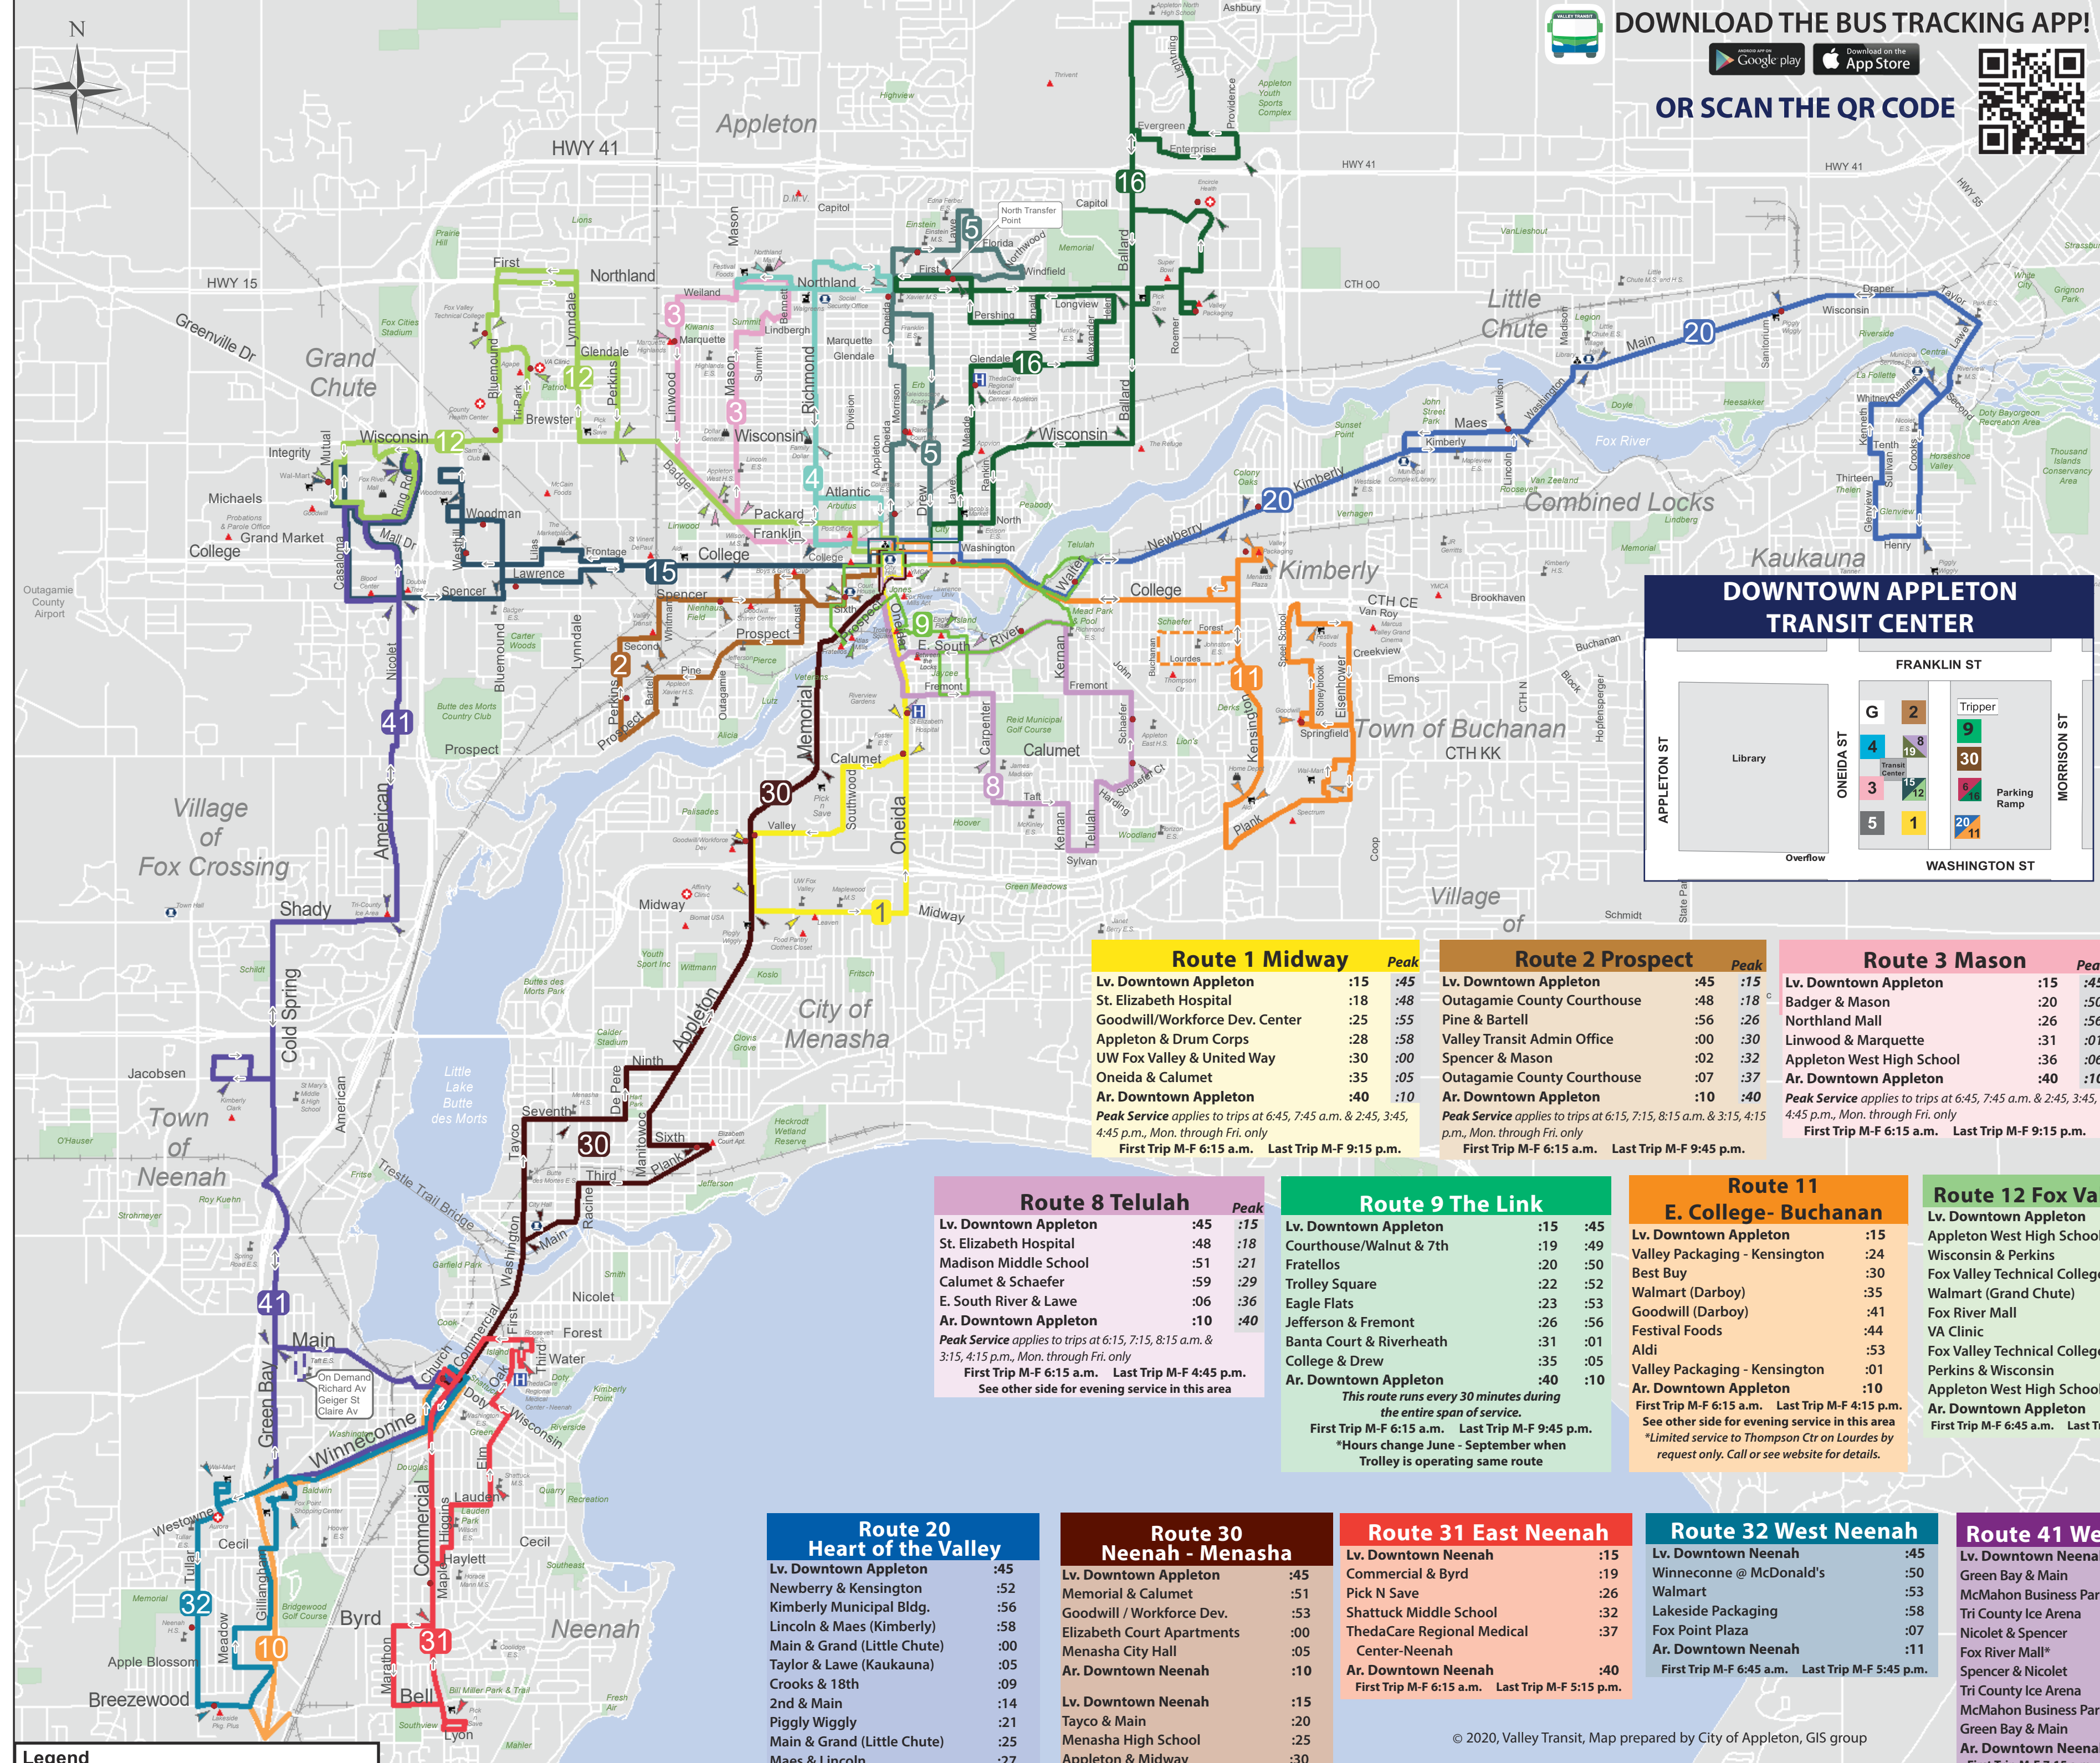

Passes & Tickets

DayPass $4.00
(Good for unlimited rides on the day issued & must be shown to driver each time you board the bus)

10-Ride Ticket	$17.00
10-Ride Ticket (Senior/Disabled)*	$10.00
30-Day Pass	$60.00
30-Day Pass (Senior/Disabled)*	$40.00
30-Day Youth Freedom Pass	$22.00

Call or visit www.valleytransit.com for ticket outlet locations.

NOTES: (1) DayPasses can be purchased at the Downtown Appleton Transit Center ticket machine, VT Office or from your driver. (2) DayPasses, 10-Ride Tickets & 30-Day Passes cannot be used on GO Transit's Route #10 to Oshkosh, or the Connector.

Transfers

If you need to use more than one bus to reach your destination (one-way), ask your driver for a **Transfer**. Transfers are free, but should be requested when the fare is paid on the first bus. Please tell the driver which route you will be transferring to so the driver can notify your next route driver to help you make your connection.

Lost & Found
Valley Transit is not responsible for lost items. If you believe that you have left an item on the bus, please call us at 920-832-5800 and we will attempt to locate the item.

See "Carry-on Policy" brochure for additional information. Unclaimed items will be held for no more than 30 days.

DOWNLOAD THE BUS TRACKING APP!

OR SCAN THE QR CODE

Route 1 Midway Peak

Lv. Downtown Appleton	:15	:45
St. Elizabeth Hospital	:18	:48
Goodwill/Workforce Dev. Center	:25	:55
Appleton & Drum Corps	:28	:58
UW Fox Valley & United Way	:30	:00
Oneida & Calumet	:35	:05
Ar. Downtown Appleton	:40	:10

Peak Service applies to trips at 6:45, 7:45 a.m. & 2:45, 3:45, 4:45 p.m., Mon. through Fri. only
First Trip M-F 6:15 a.m. Last Trip M-F 9:15 p.m.

Route 2 Prospect Peak

Lv. Downtown Appleton	:45	:15
Outagamie County Courthouse	:48	:18
Pine & Bartell	:56	:26
Valley Transit Admin Office	:00	:30
Spencer & Mason	:02	:32
Outagamie County Courthouse	:07	:37
Ar. Downtown Appleton	:10	:40

Peak Service applies to trips at 6:15, 7:15, 8:15 a.m. & 3:15, 4:15 p.m., Mon. through Fri. only
First Trip M-F 6:15 a.m. Last Trip M-F 9:45 p.m.

Route 3 Mason Peak

Lv. Downtown Appleton	:15	:45
Badger & Mason	:20	:50
Northland Mall	:26	:56
Valley Transit Admin Office	:31	:01
Appleton West High School	:36	:06
Ar. Downtown Appleton	:40	:10

Peak Service applies to trips at 6:45, 7:45 a.m. & 2:45, 3:45, 4:45 p.m., Mon. through Fri. only
First Trip M-F 6:15 a.m. Last Trip M-F 9:15 p.m.

Route 4 Richmond Peak

Lv. Downtown Appleton	:45	:15
Richmond & Wisconsin	:49	:19
Oneida & Northland	:55	:25
Northland Mall	:57	:27
Richmond & Wisconsin	:05	:35
Ar. Downtown Appleton	:10	:40

Peak Service applies to trips at 6:15, 7:15, 8:15 a.m. & 3:15, 4:15 p.m., Mon. through Fri. only
First Trip M-F 6:15 a.m. Last Trip M-F 9:45 p.m.

Route 5 North Oneida Peak

Lv. Downtown Appleton	:15	:45
Randall Court Apartments	:18	:48
Einstein Middle School	:23	:53
North Transfer Point - First & Union	:31	:01
Roosevelt Middle School	:36	:06
Ar. Downtown Appleton	:40	:10

Peak Service applies to trips at 6:45, 7:45 a.m. & 2:45, 3:45, 4:45 p.m., Mon. through Fri. only
First Trip M-F 6:15 a.m. Last Trip M-F 9:15 p.m.

Route 8 Telulah Peak

Lv. Downtown Appleton	:45	:15
St. Elizabeth Hospital	:48	:18
Madison Middle School	:51	:21
Calumet & Schaefer	:59	:29
E. South River & Lawe	:06	:36
Ar. Downtown Appleton	:10	:40

Peak Service applies to trips at 6:15, 7:15, 8:15 a.m. & 3:15, 4:15 p.m., Mon. through Fri. only
First Trip M-F 6:15 a.m. Last Trip M-F 4:45 p.m.
See other side for evening service in this area

Route 9 The Link Peak

Lv. Downtown Appleton	:15	:45
Courthouse/Walnut & 7th	:19	:49
Fratellos	:20	:50
Trolley Square	:22	:52
Eagle Flats	:23	:53
Jefferson & Fremont	:26	:56
Banta Court & Riverheath	:31	:01
College & Drew	:35	:05
Ar. Downtown Appleton	:40	:10

This route runs every 30 minutes during the entire span of service.
First Trip M-F 6:15 a.m. Last Trip M-F 9:45 p.m.
*Hours change June - September when Trolley is operating same route