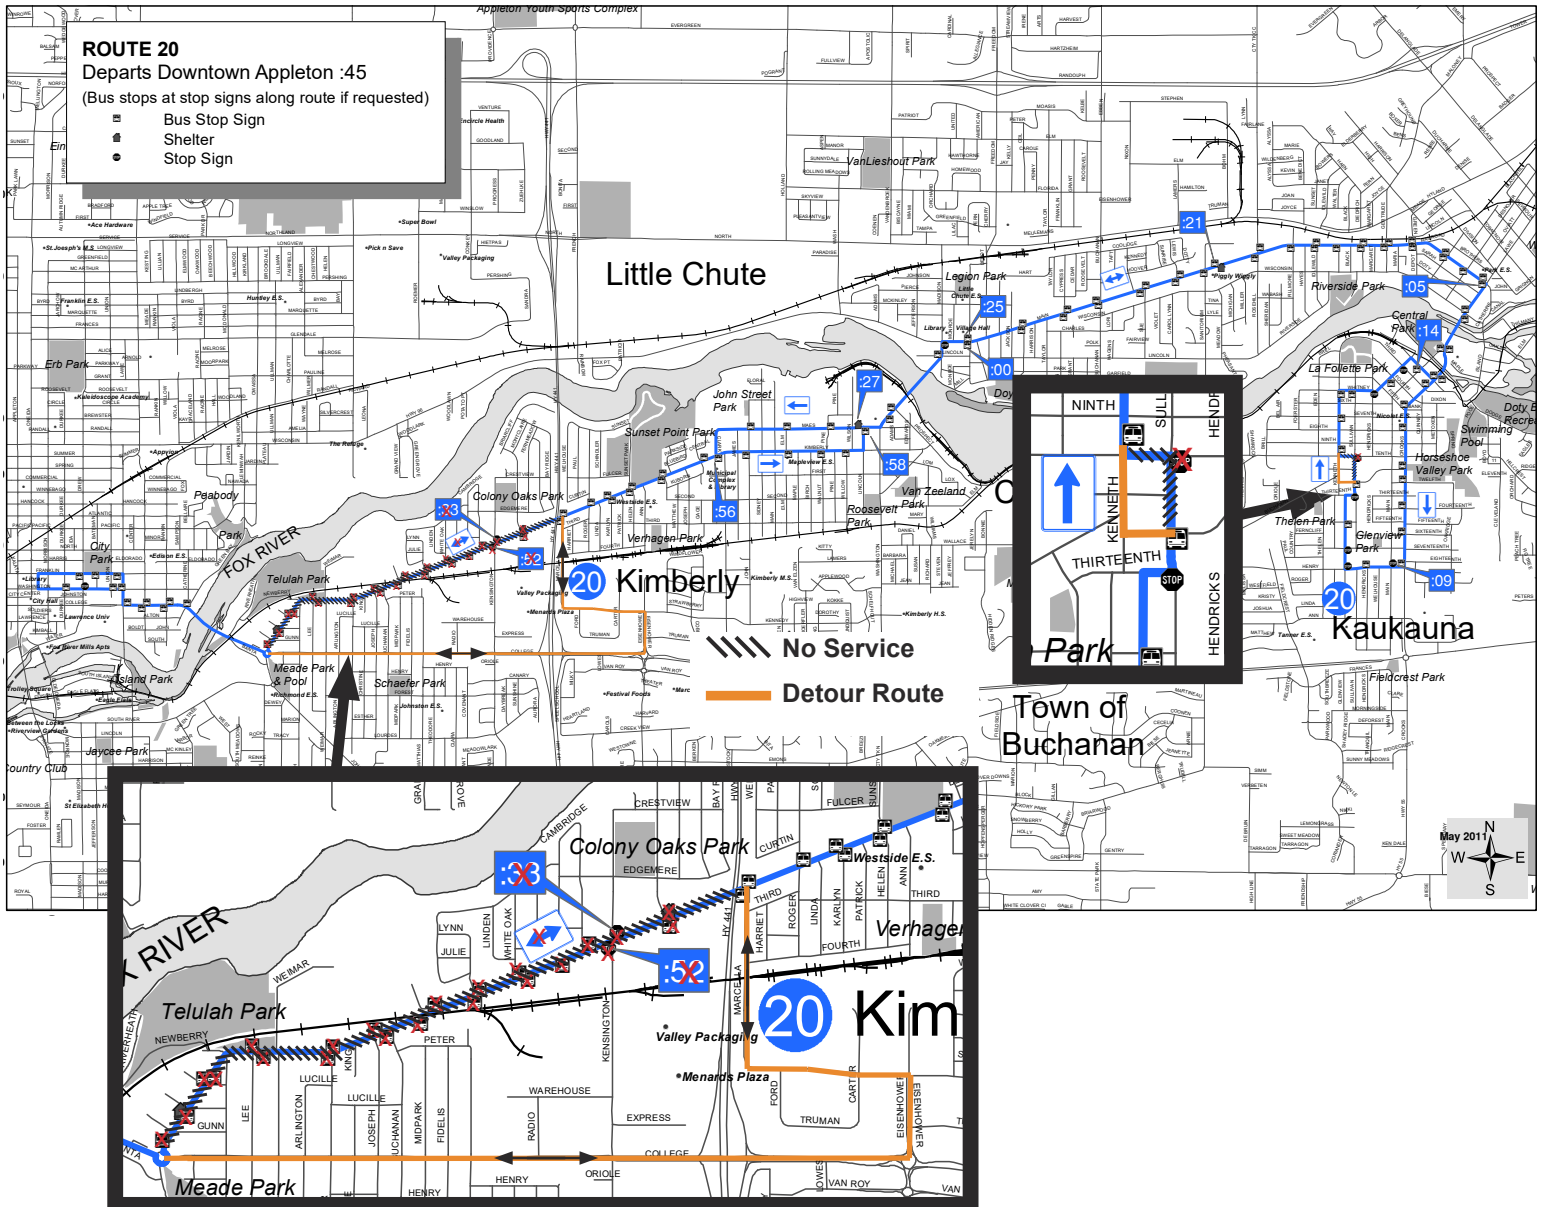

DETOUR

ROUTE #20 Heart of the Valley

Effective: 7/27/2020 - until further notice*

Please hail the bus driver to get picked up along the detour route.

The driver will stop where it is safe to do so.

*Detour dates due to road construction projects are subject to change.