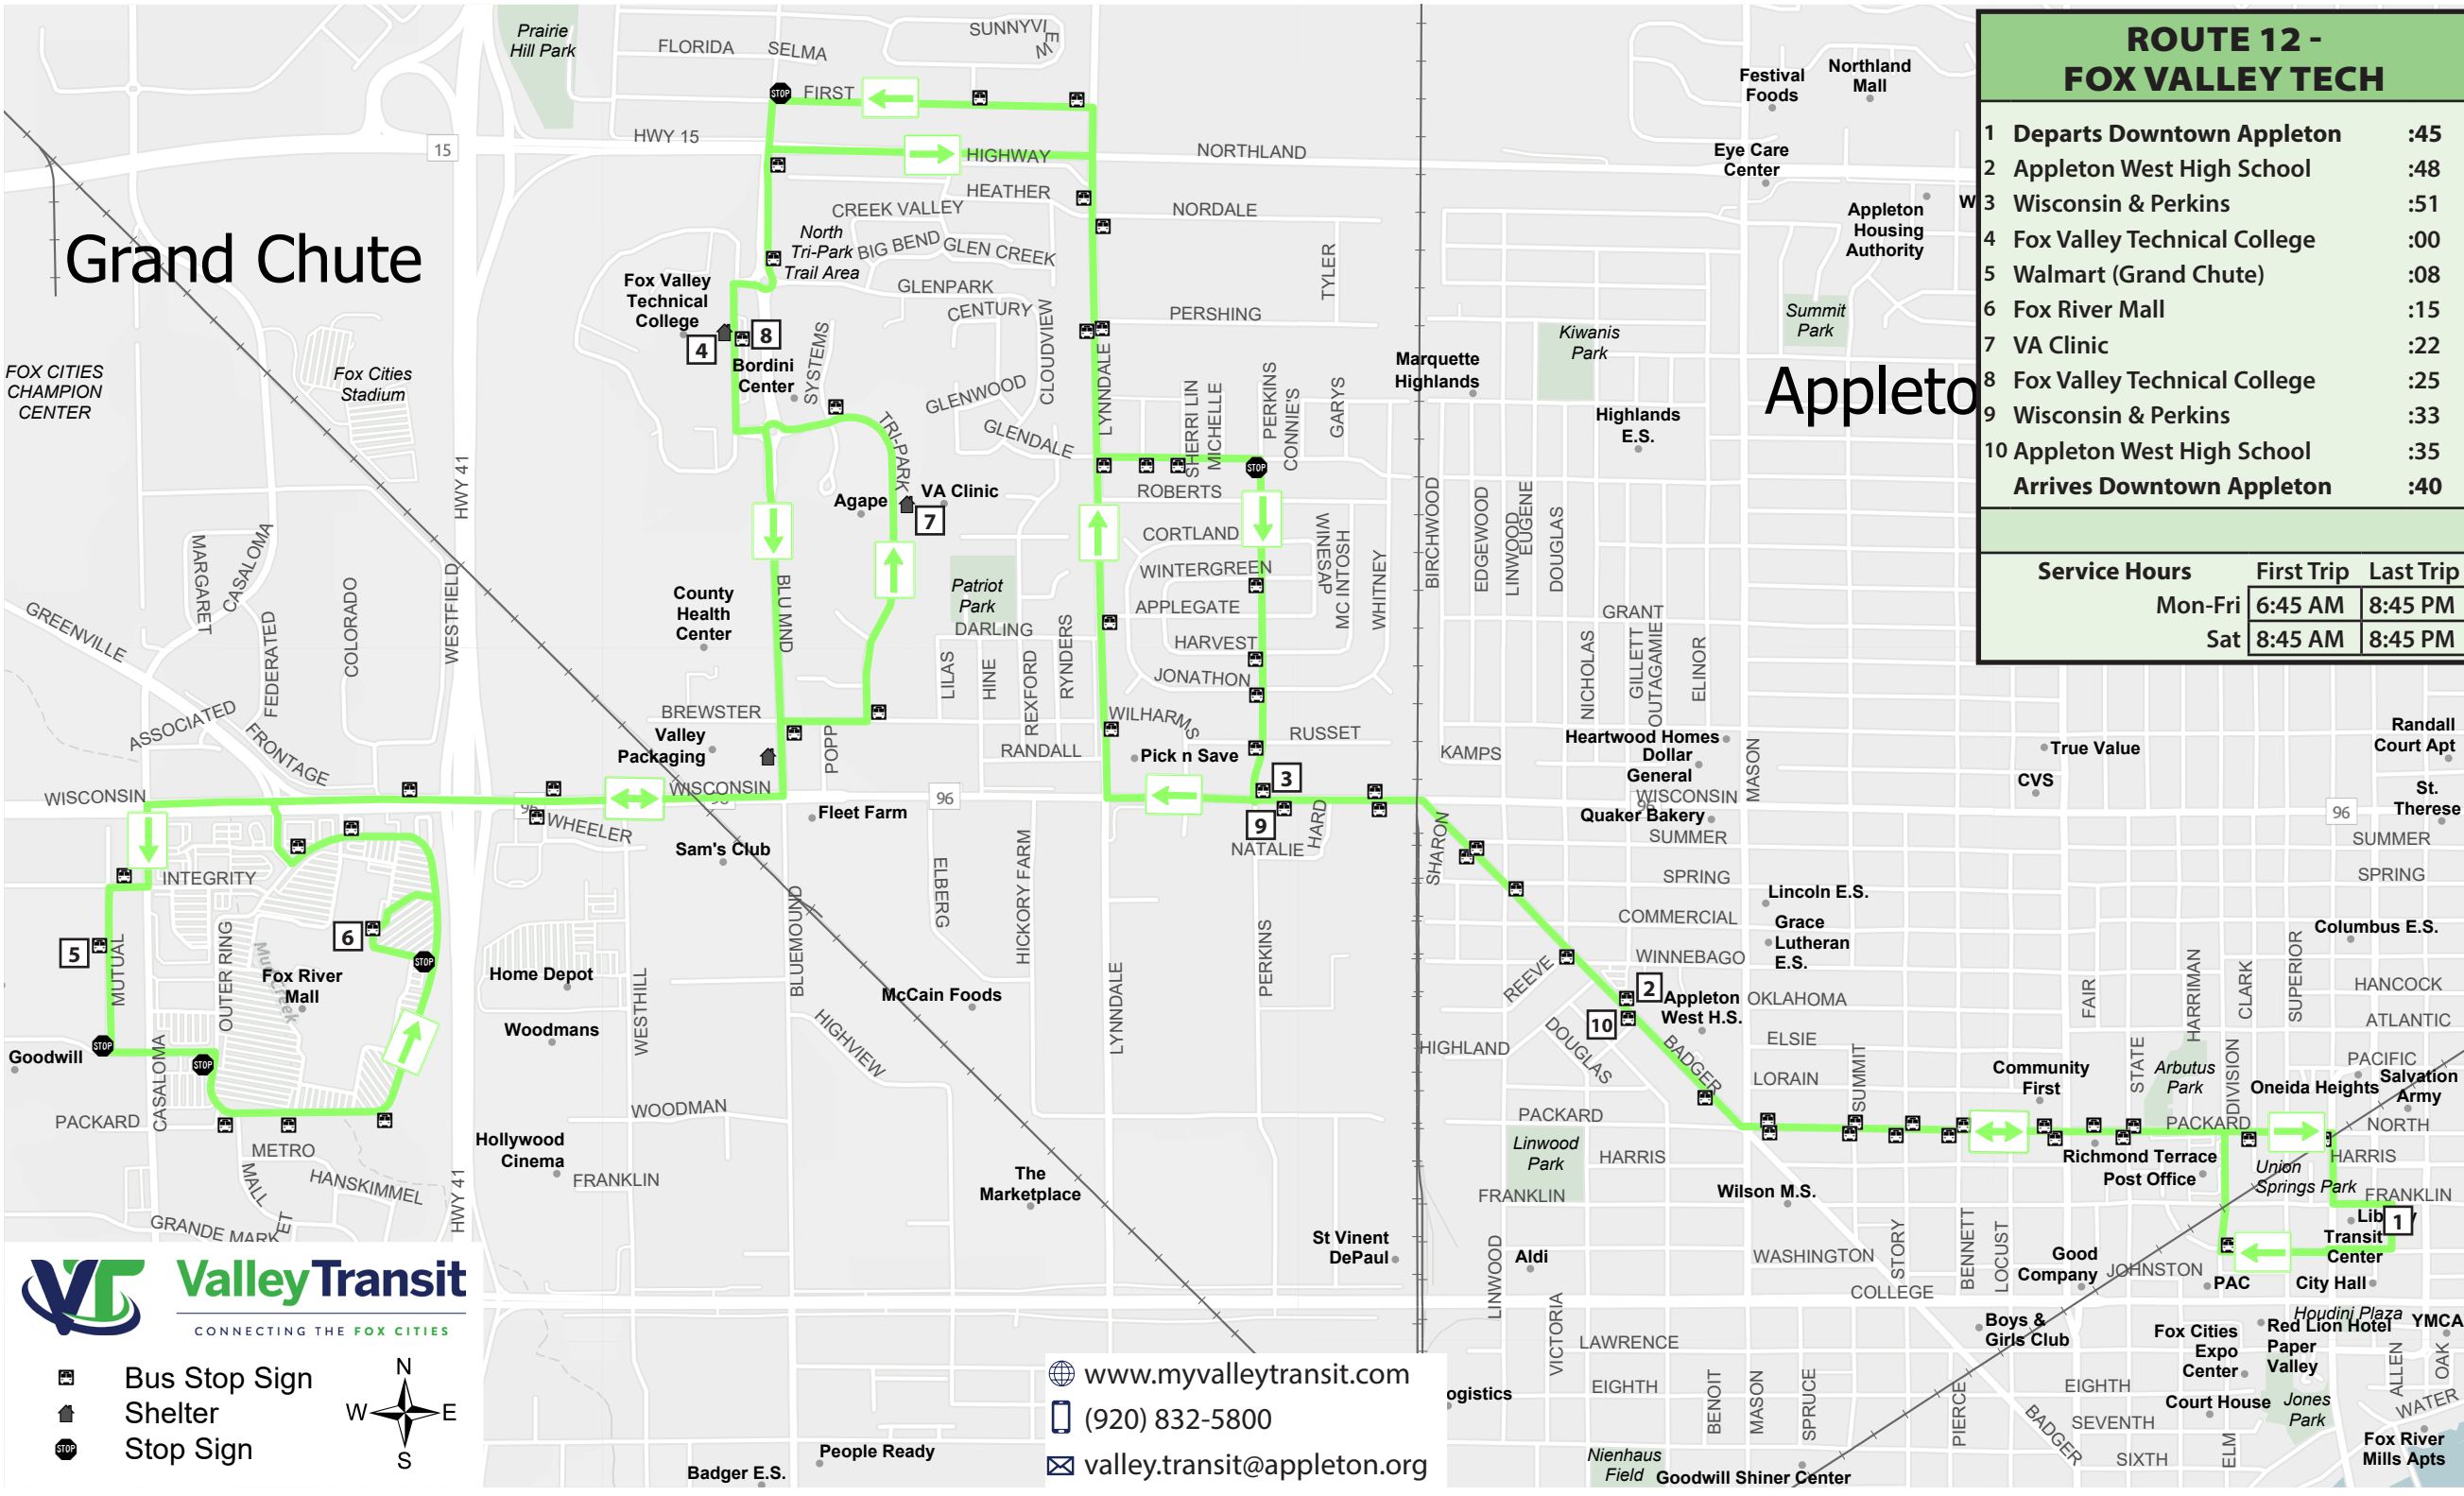

Grand Chute

Appleton

ROUTE 12 - FOX VALLEY TECH		
1	Departs Downtown Appleton	:45
2	Appleton West High School	:48
3	Wisconsin & Perkins	:51
4	Fox Valley Technical College	:00
5	Walmart (Grand Chute)	:08
6	Fox River Mall	:15
7	VA Clinic	:22
8	Fox Valley Technical College	:25
9	Wisconsin & Perkins	:33
10	Appleton West High School	:35
	Arrives Downtown Appleton	:40
Service Hours		
Mon-Fri	First Trip	Last Trip
	6:45 AM	8:45 PM
Sat	8:45 AM	8:45 PM

- Bus Stop Sign
- Shelter
- Stop Sign

www.myvalleytransit.com

(920) 832-5800

valley.transit@appleton.org