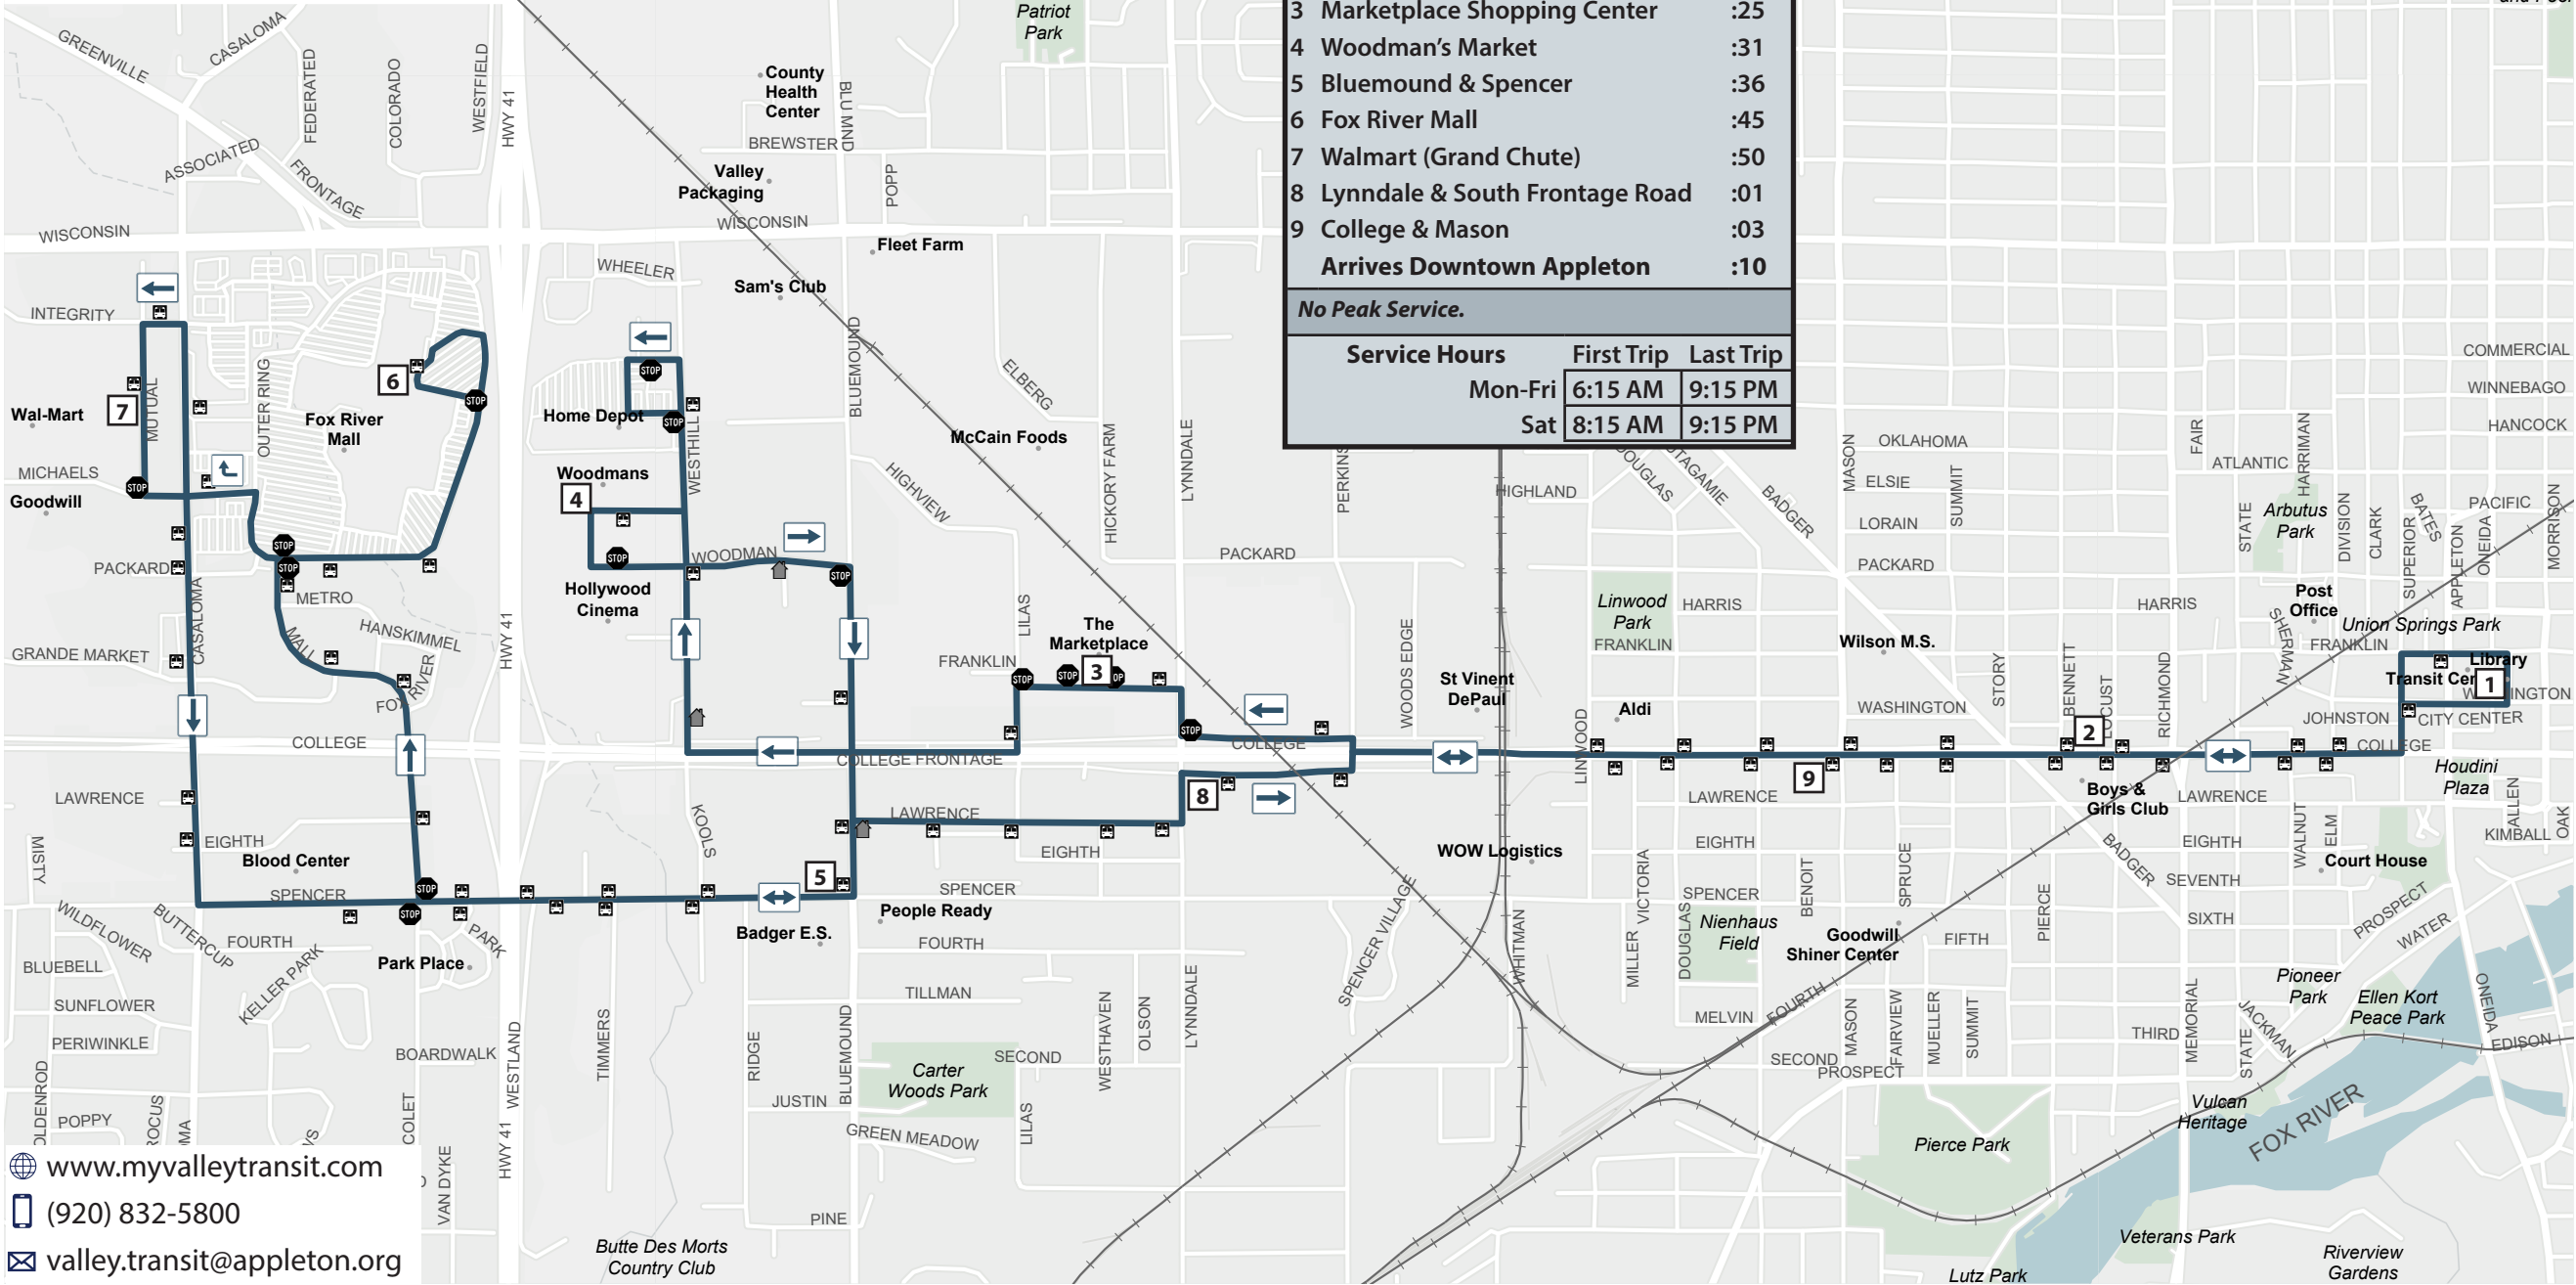

-  Bus Stop Sign
-  Shelter
-  Stop Sign

## ROUTE 15 - WEST COLLEGE

1	Departs Downtown Appleton	:15
2	College & Bennett	:18
3	Marketplace Shopping Center	:25
4	Woodman's Market	:31
5	Bluemound & Spencer	:36
6	Fox River Mall	:45
7	Walmart (Grand Chute)	:50
8	Lynndale & South Frontage Road	:01
9	College & Mason	:03
	Arrives Downtown Appleton	:10

**No Peak Service.**

Service Hours	First Trip	Last Trip
Mon-Fri	6:15 AM	9:15 PM
Sat	8:15 AM	9:15 PM

Butte Des Morts Country Club