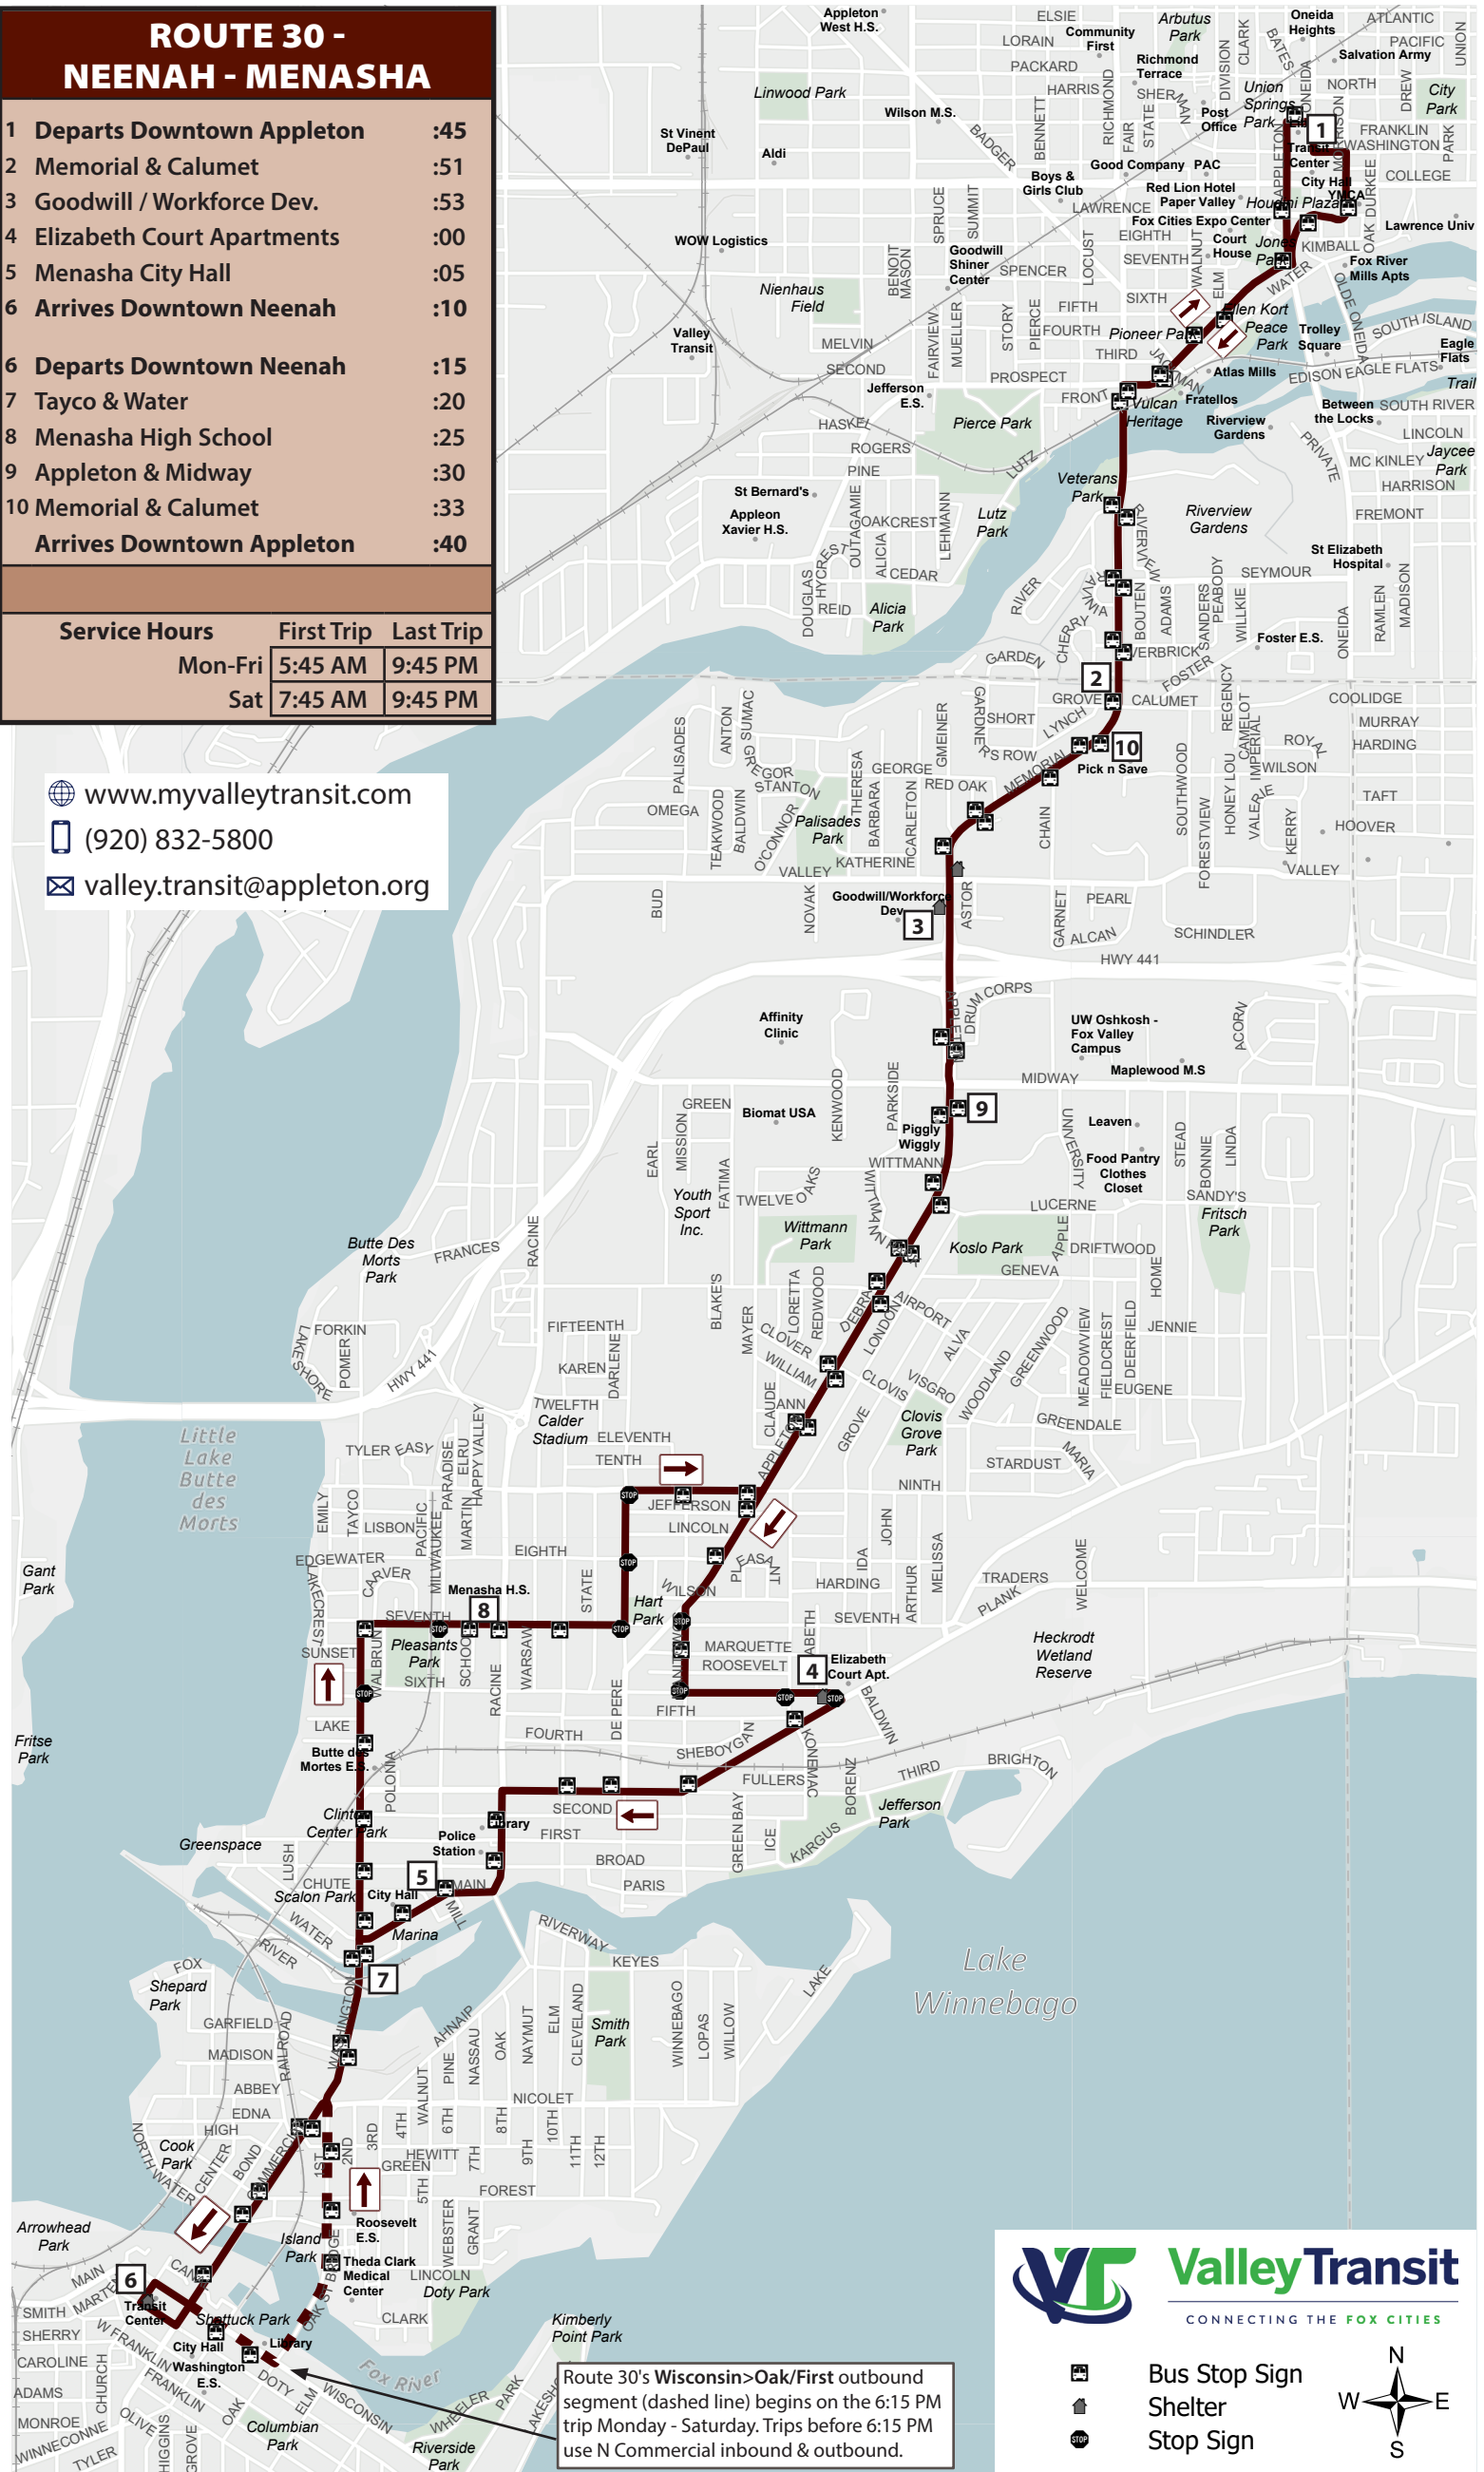

ROUTE 30 - NEENAH - MENASHA

- 1 Departs Downtown Appleton :45
- 2 Memorial & Calumet :51
- 3 Goodwill / Workforce Dev. :53
- 4 Elizabeth Court Apartments :00
- 5 Menasha City Hall :05
- 6 Arrives Downtown Neenah :10
- 6 Departs Downtown Neenah :15
- 7 Tayco & Water :20
- 8 Menasha High School :25
- 9 Appleton & Midway :30
- 10 Memorial & Calumet :33
- Arrives Downtown Appleton :40

Service Hours	First Trip	Last Trip
Mon-Fri	5:45 AM	9:45 PM
Sat	7:45 AM	9:45 PM

www.myvalleytransit.com

(920) 832-5800

valley.transit@appleton.org

Route 30's Wisconsin>Oak/First outbound segment (dashed line) begins on the 6:15 PM trip Monday - Saturday. Trips before 6:15 PM use N Commercial inbound & outbound.

- Bus Stop Sign
- Shelter
- Stop Sign