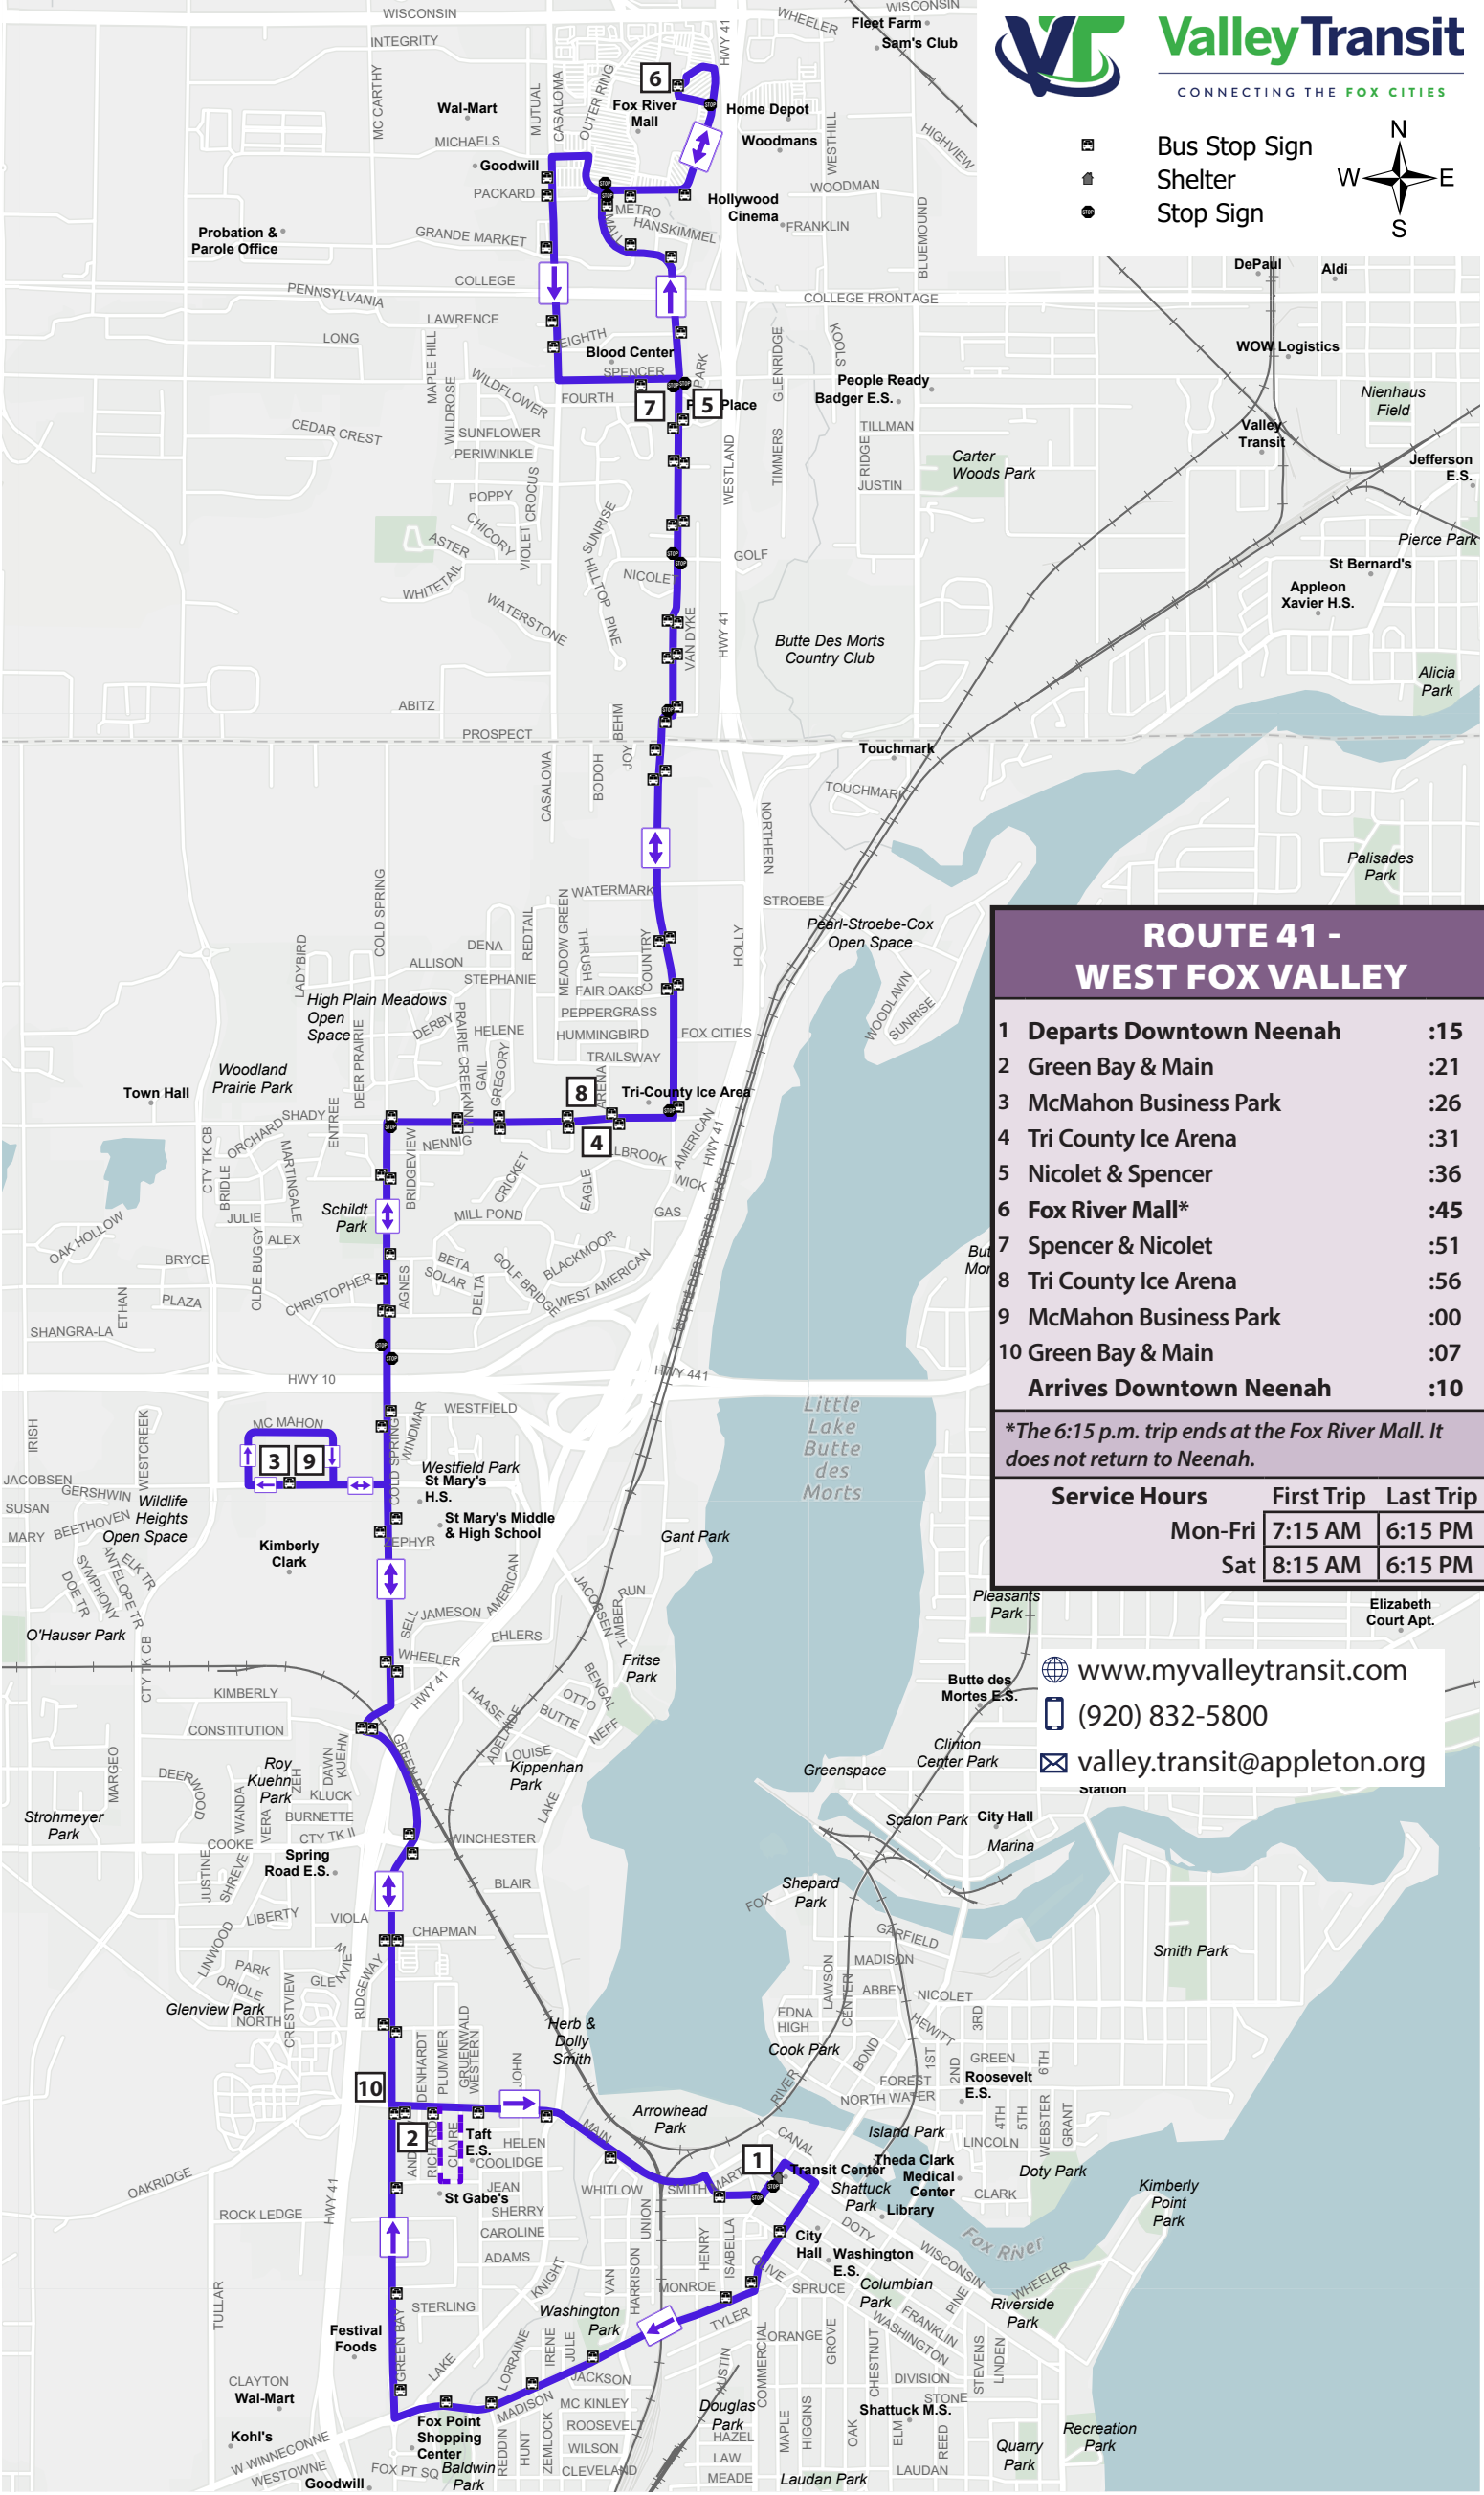

- Bus Stop Sign
- Shelter
- Stop Sign

ROUTE 41 - WEST FOX VALLEY

1	Departs Downtown Neenah	:15
2	Green Bay & Main	:21
3	McMahon Business Park	:26
4	Tri County Ice Arena	:31
5	Nicolet & Spencer	:36
6	Fox River Mall*	:45
7	Spencer & Nicolet	:51
8	Tri County Ice Arena	:56
9	McMahon Business Park	:00
10	Green Bay & Main	:07
	Arrives Downtown Neenah	:10

*The 6:15 p.m. trip ends at the Fox River Mall. It does not return to Neenah.

Service Hours	First Trip	Last Trip
Mon-Fri	7:15 AM	6:15 PM
Sat	8:15 AM	6:15 PM

www.myvalleytransit.com
 (920) 832-5800
valley.transit@appleton.org