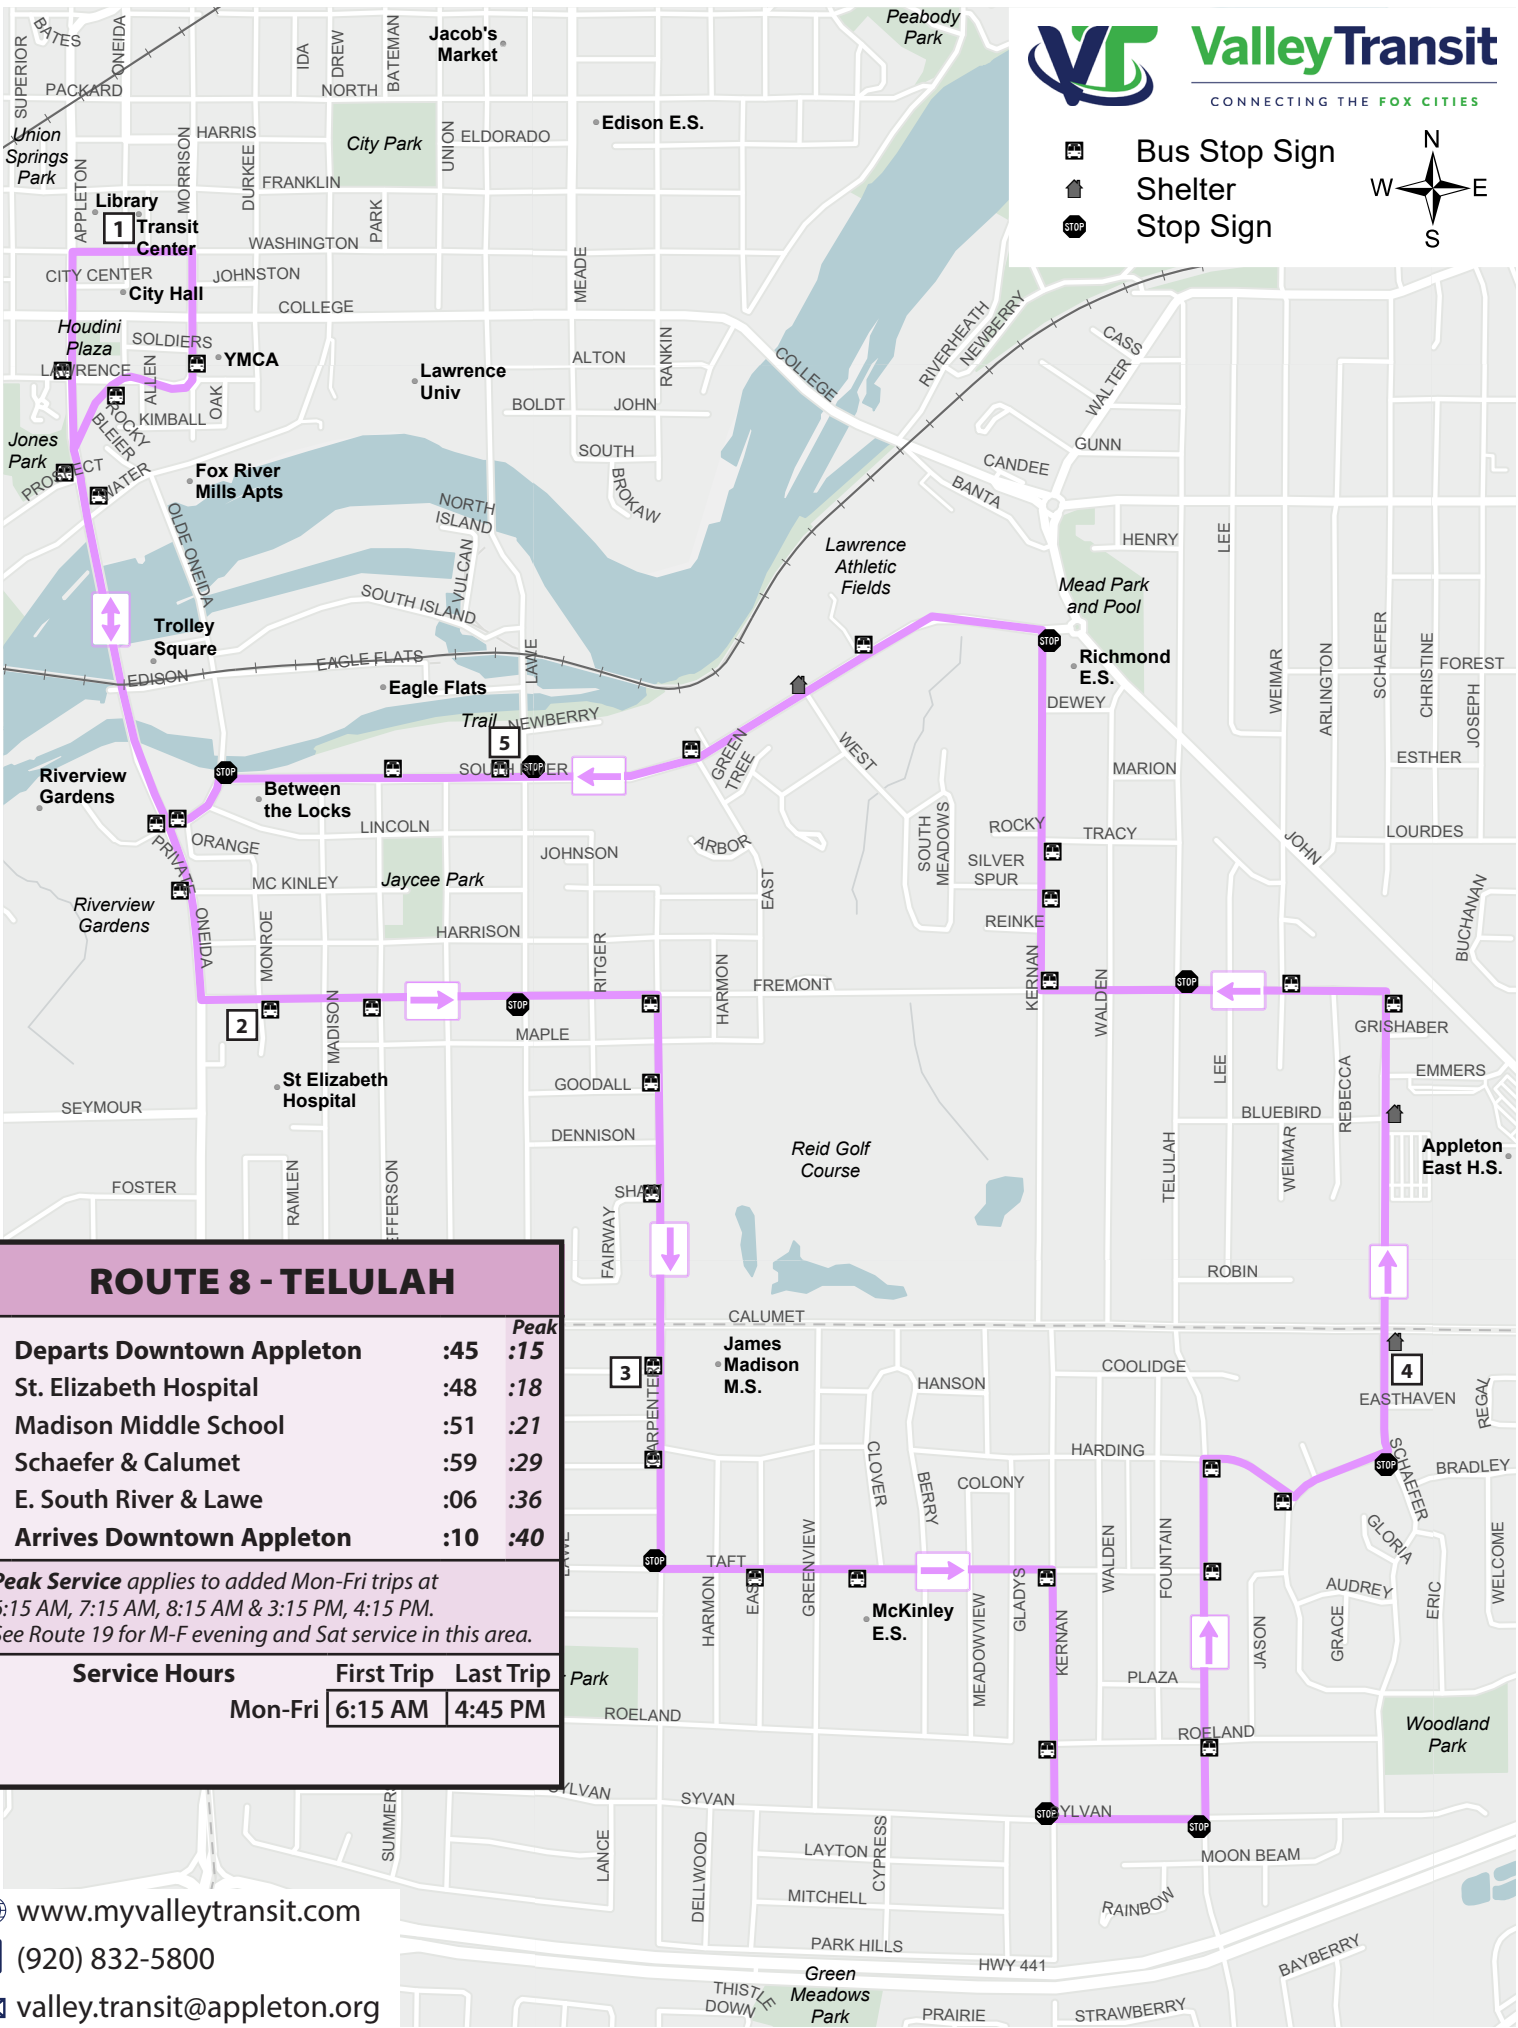

-  Bus Stop Sign
-  Shelter
-  Stop Sign

## ROUTE 8 - TELULAH

		Peak
1	Departs Downtown Appleton	:45 :15
2	St. Elizabeth Hospital	:48 :18
3	Madison Middle School	:51 :21
4	Schaefer & Calumet	:59 :29
5	E. South River & Lawe	:06 :36
	Arrives Downtown Appleton	:10 :40

**Peak Service** applies to added Mon-Fri trips at 6:15 AM, 7:15 AM, 8:15 AM & 3:15 PM, 4:15 PM.  
 See Route 19 for M-F evening and Sat service in this area.

Service Hours	First Trip	Last Trip
Mon-Fri	6:15 AM	4:45 PM