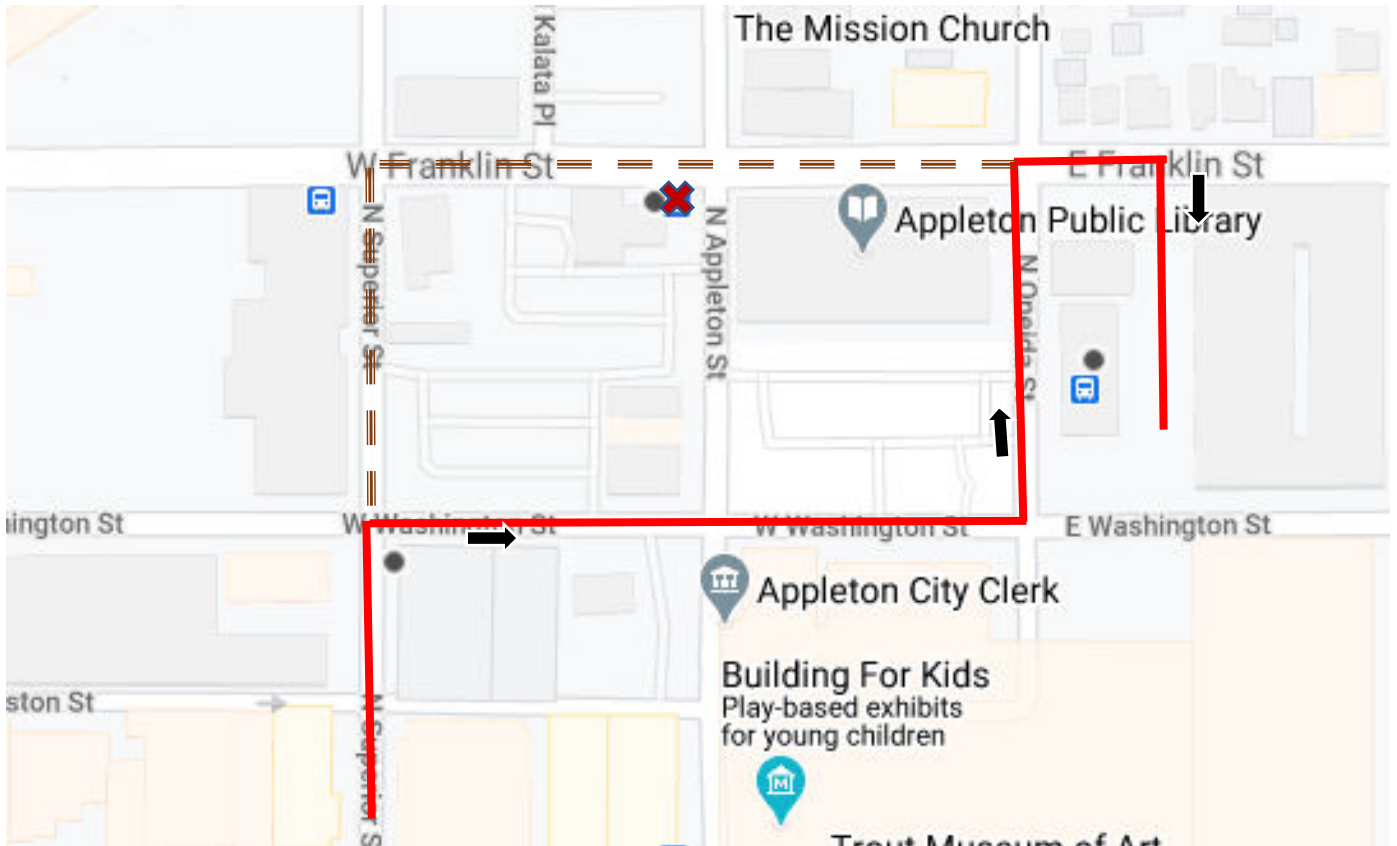

DETOUR - ROUTE 15 WEST COLLEGE

Effective: 3/22/2021

Please hail the bus driver to get picked up along the detour route. The driver will stop where it is safe to do so.

	Detour Route
	Route Closed
	Stop Closed