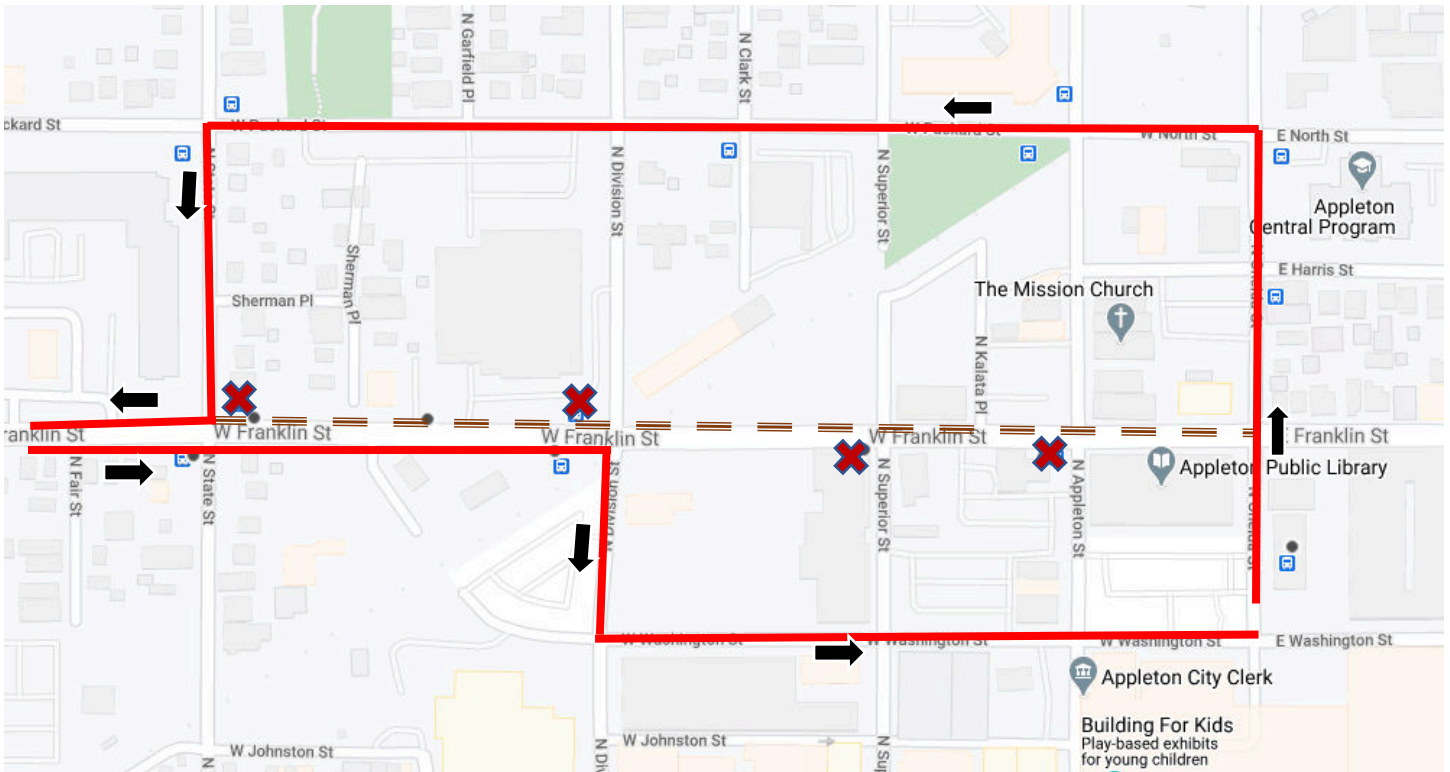

DETOUR - ROUTE 3 MASON

Effective: 3/22/2021

Please hail the bus driver to get picked up along the detour route. The driver will stop where it is safe to do so.

	Detour Route
	Route Closed
	Stop Closed

Contact Valley Transit:
920-832-5800
valley.transit@appleton.org

Connect with us: @valleytransit
