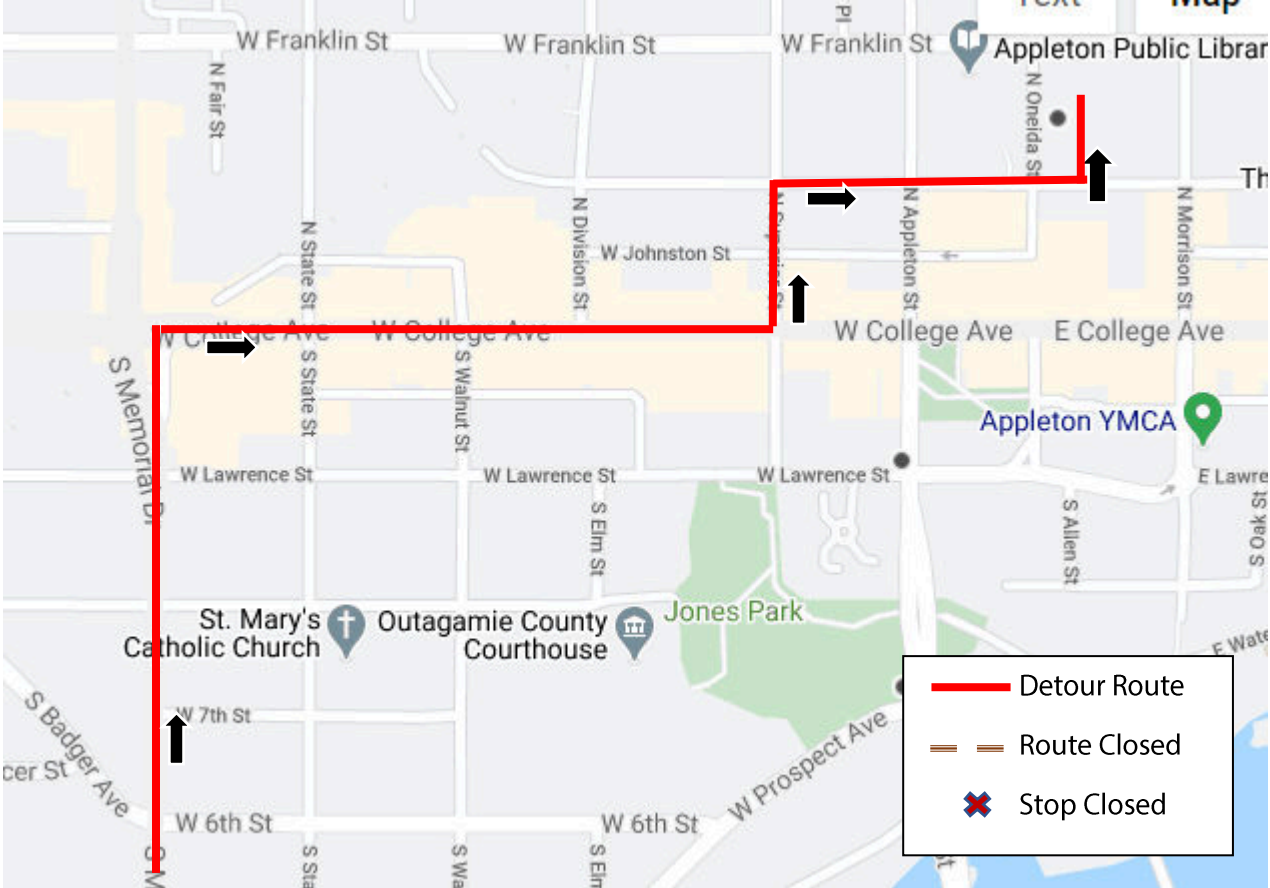

# DETOUR - ROUTE 30 NEENAH-MENASHA

**Effective: 3/22/2021**

Please hail the bus driver to get picked up along the detour route. The driver will stop where it is safe to do so.

Contact Valley Transit:  
920-832-5800  
valley.transit@appleton.org

Connect with us: @valleytransit  
Twitter LinkedIn Facebook Instagram YouTube