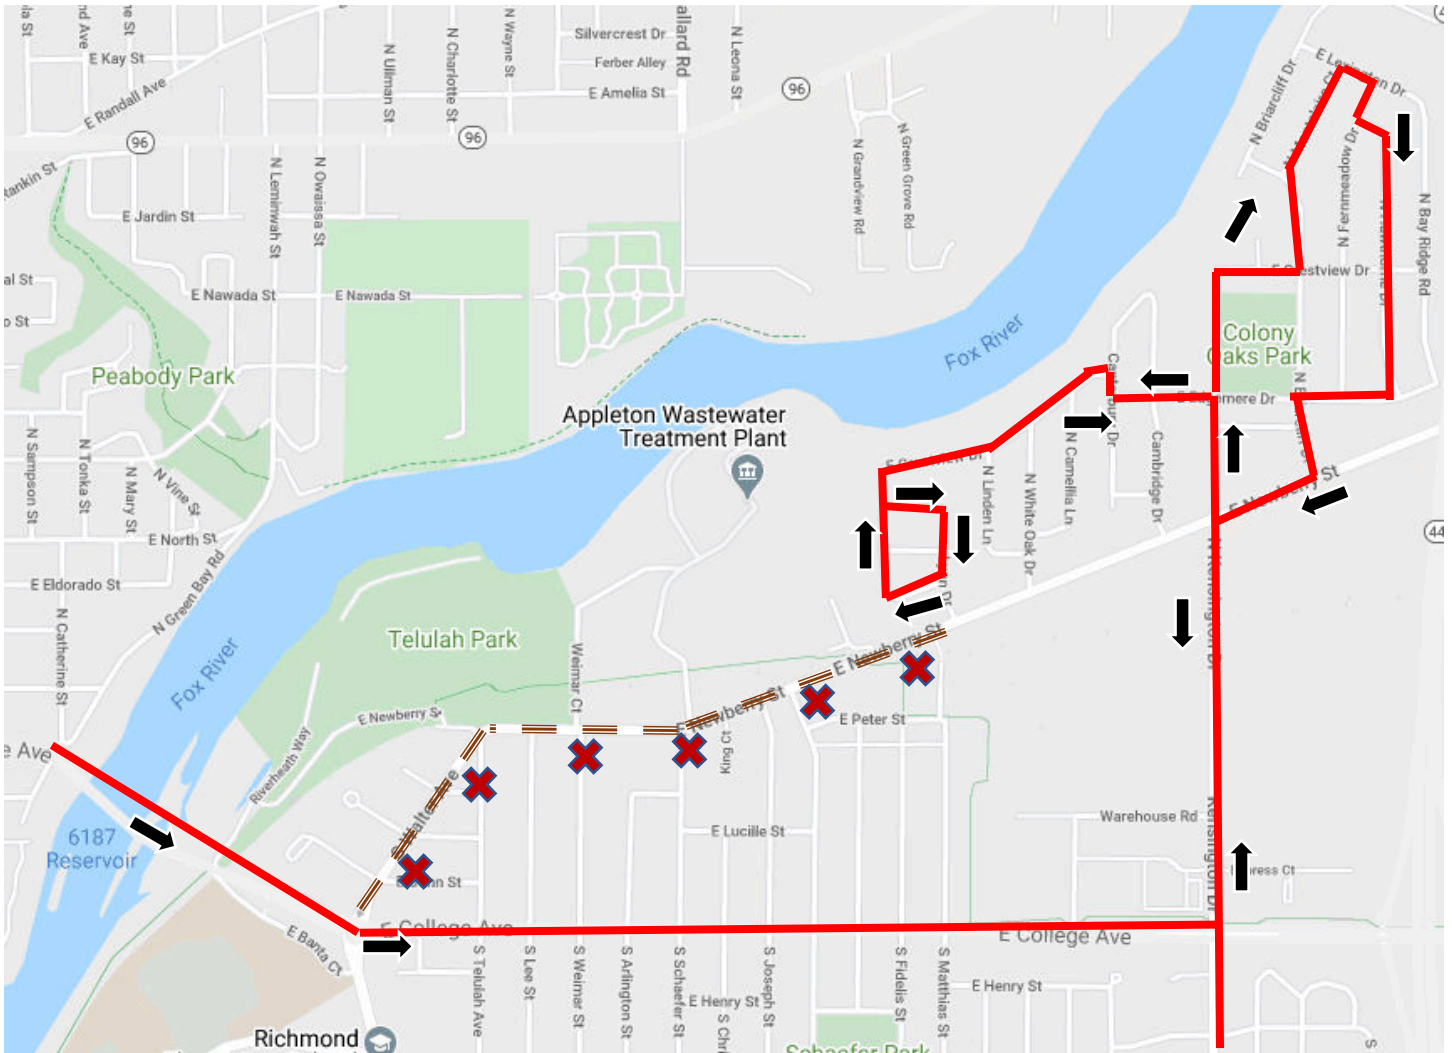

DETOUR - ROUTE 84 AM

Effective: 4/5/2021

Please hail the bus driver to get picked up along the detour route. The driver will stop where it is safe to do so.

	Detour Route
	Route Closed
	Stop Closed

Contact Valley Transit:
920-832-5800
valley.transit@appleton.org

Connect with us: @valleytransit
