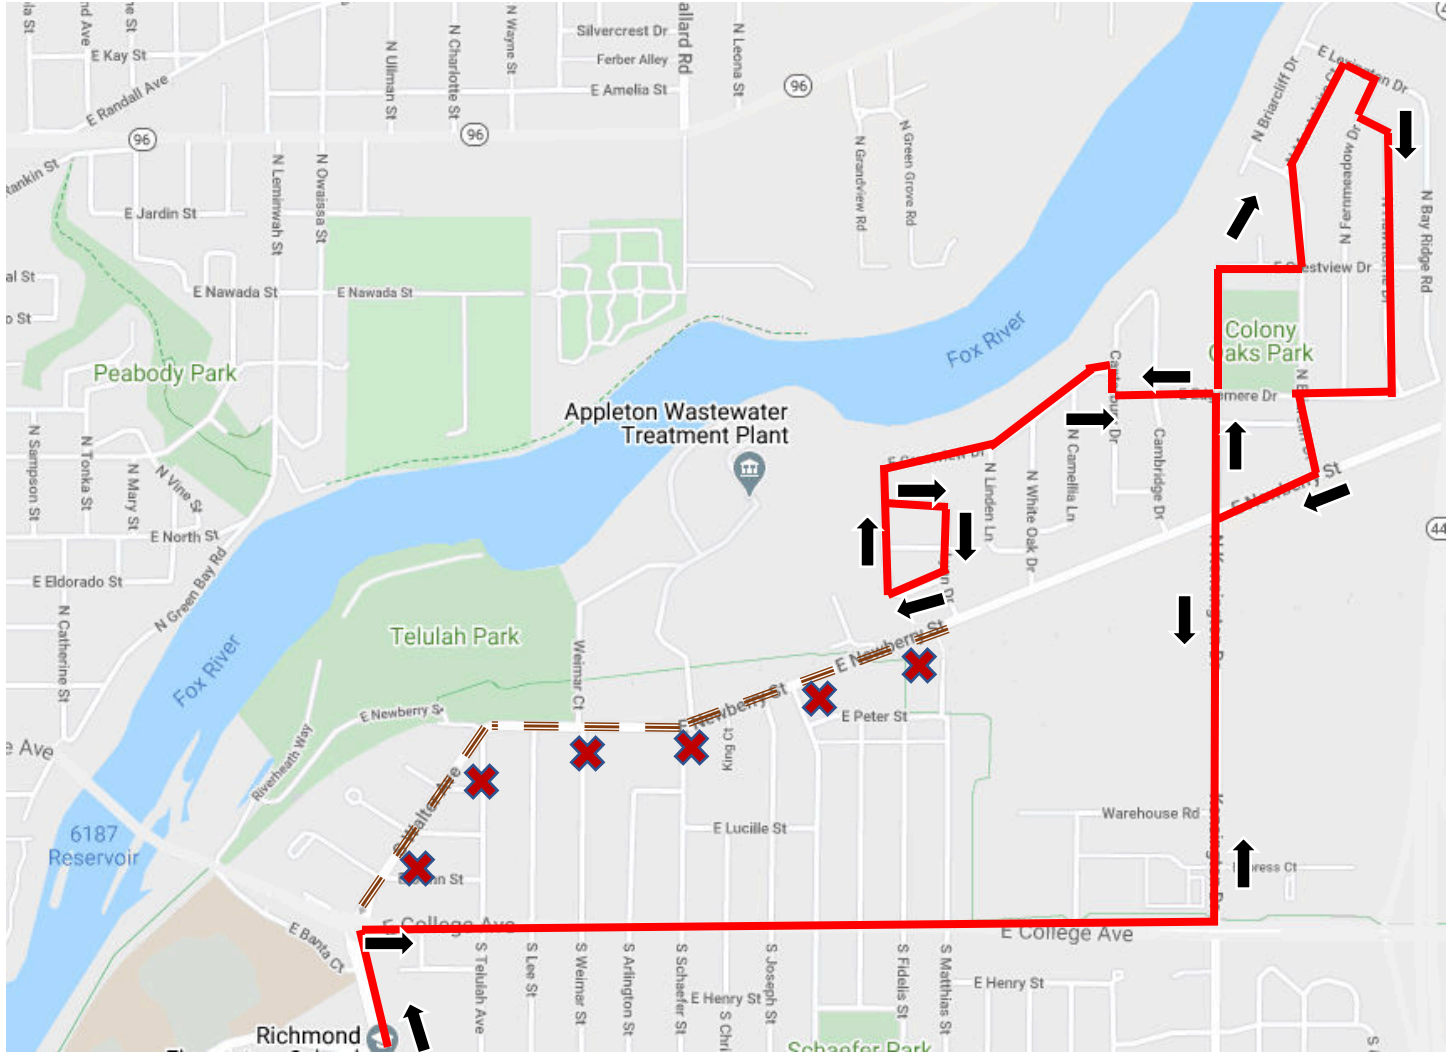

DETOUR - ROUTE 85 PM

Effective: 4/5/2021

Please hail the bus driver to get picked up along the detour route. The driver will stop where it is safe to do so.

	Detour Route
	Route Closed
	Stop Closed

Contact Valley Transit:
 920-832-5800
valley.transit@appleton.org

Connect with us: @valleytransit