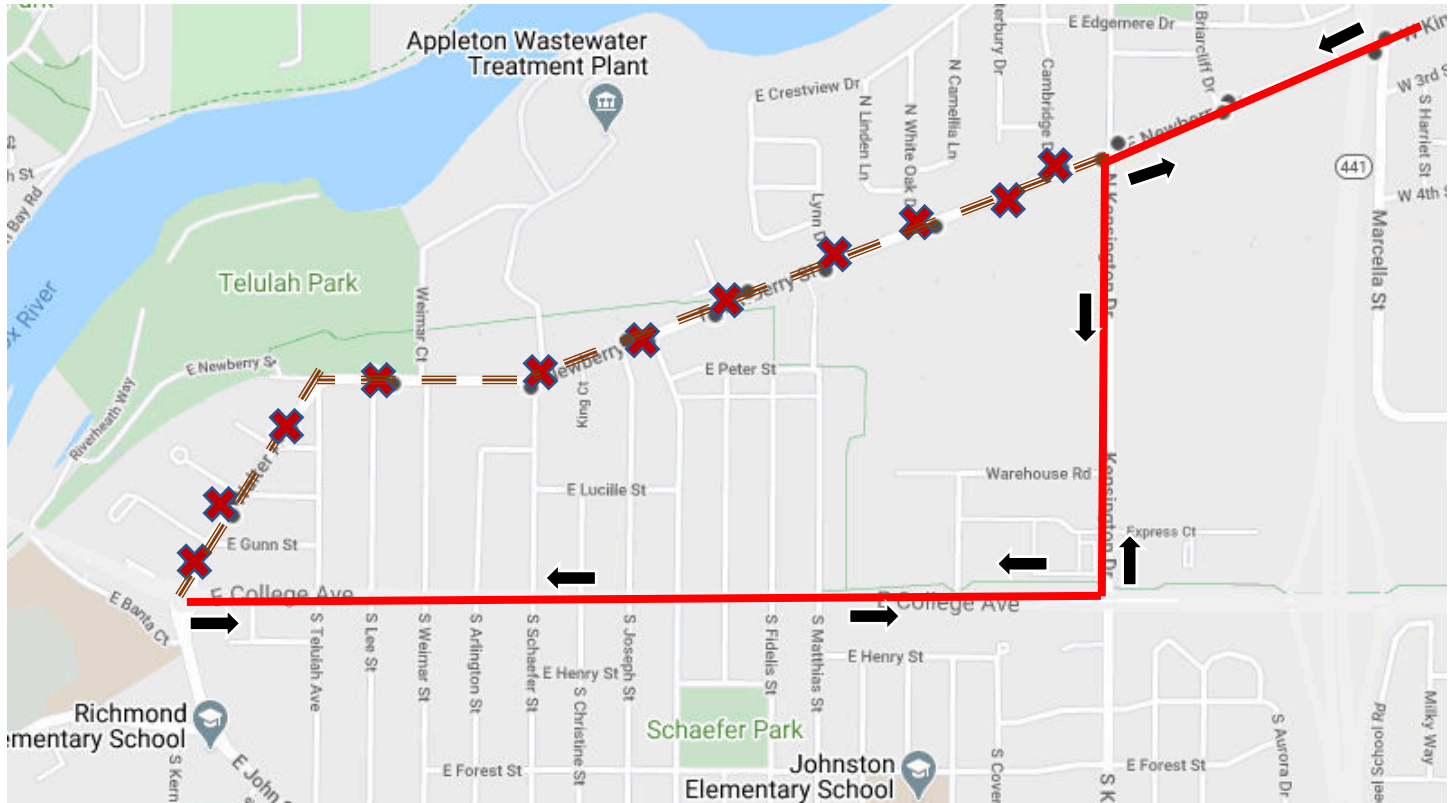

DETOUR - ROUTE 20 Heart of the Valley

Effective 4/5/2021

Please hail the bus driver to get picked up along the detour route. The driver will stop where it is safe to do so.

	Detour Route
	Route Closed
	Stop Closed

Contact Valley Transit:
920-832-5800
valley.transit@appleton.org