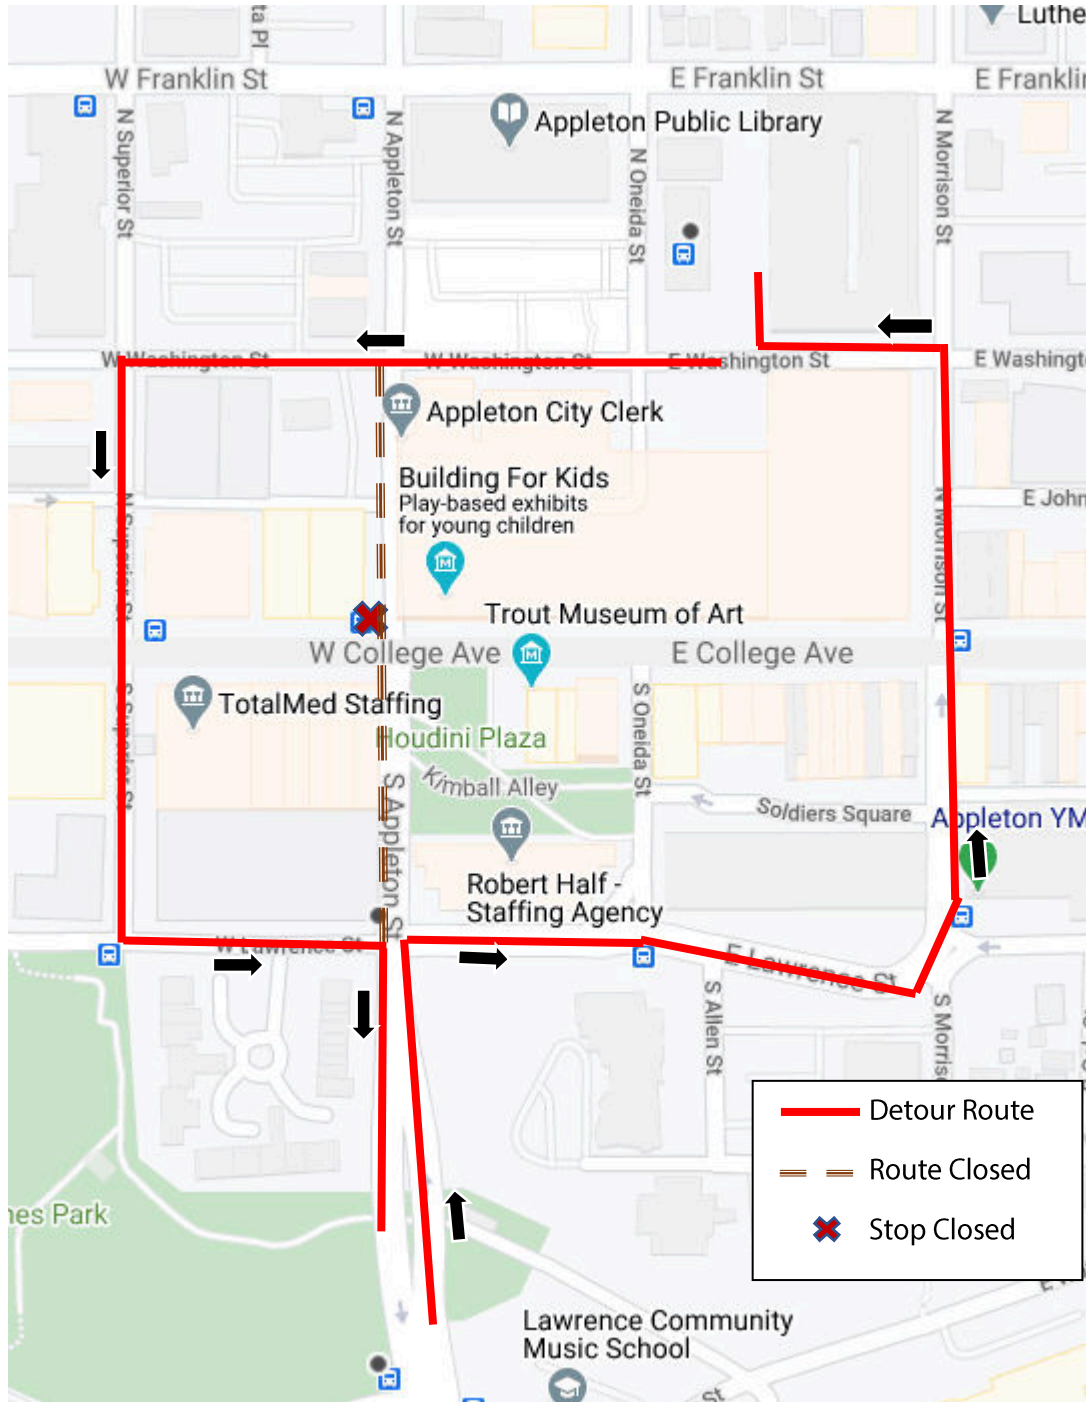

DETOUR - ROUTE 8 TELULAH

Effective: 3/22/2021

Please hail the bus driver to get picked up along the detour route. The driver will stop where it is safe to do so.

Contact Valley Transit:
920-832-5800
valley.transit@appleton.org

Connect with us: @valleytransit
Twitter LinkedIn Facebook Instagram YouTube