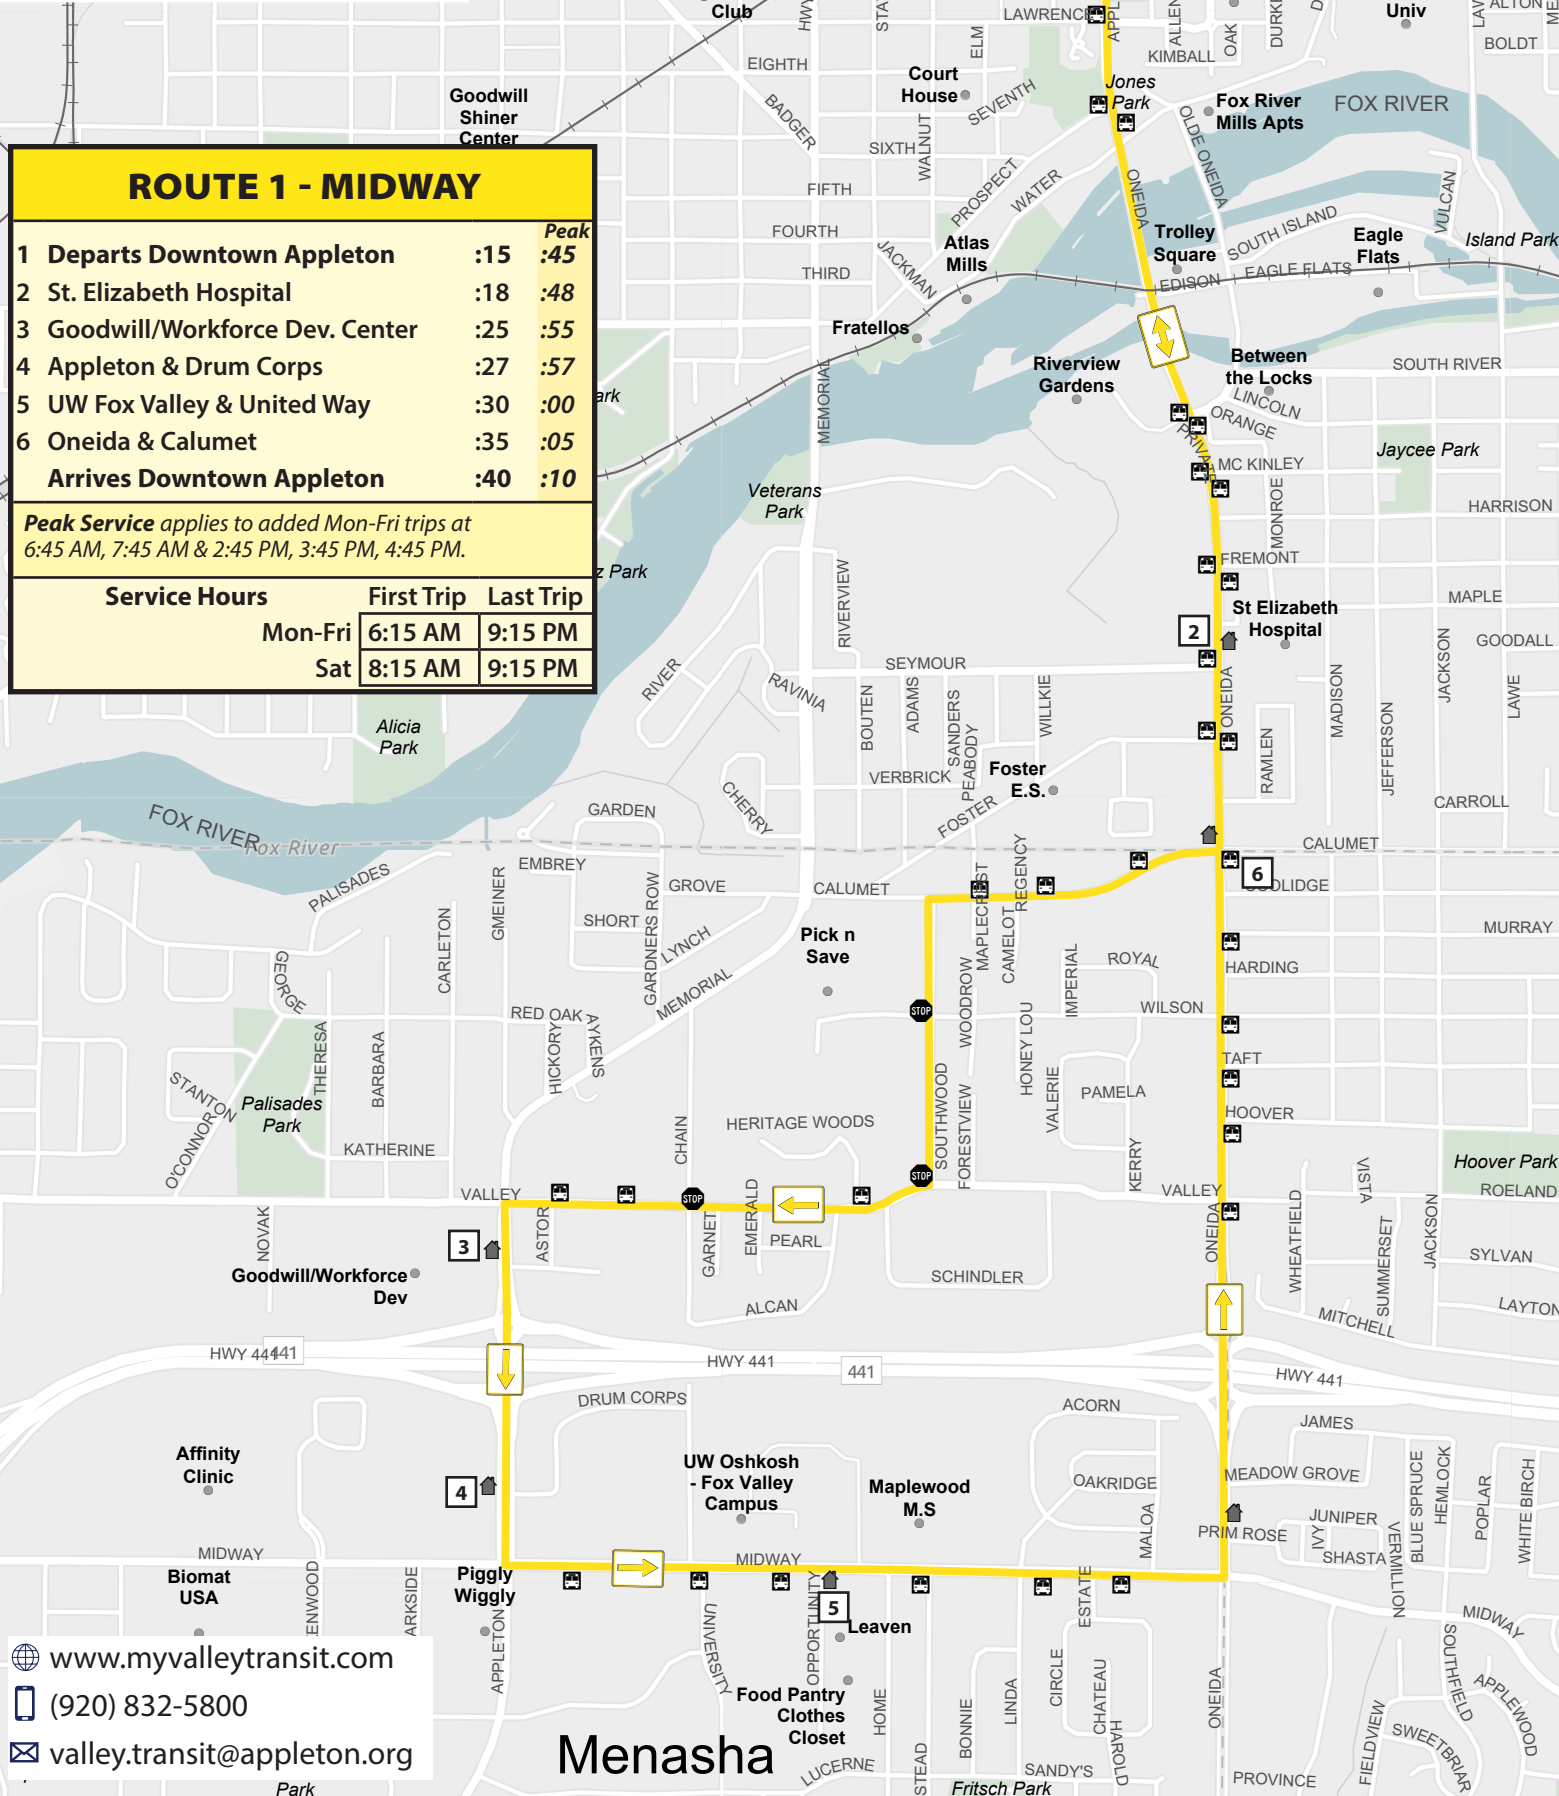

- Bus Stop Sign
- Shelter
- Stop Sign
- Route 1

ROUTE 1 - MIDWAY		
1	Departs Downtown Appleton	:15 :45
2	St. Elizabeth Hospital	:18 :48
3	Goodwill/Workforce Dev. Center	:25 :55
4	Appleton & Drum Corps	:27 :57
5	UW Fox Valley & United Way	:30 :00
6	Oneida & Calumet	:35 :05
	Arrives Downtown Appleton	:40 :10
Peak Service applies to added Mon-Fri trips at 6:45 AM, 7:45 AM & 2:45 PM, 3:45 PM, 4:45 PM.		
Service Hours		
	First Trip	Last Trip
Mon-Fri	6:15 AM	9:15 PM
Sat	8:15 AM	9:15 PM

www.myvalleytransit.com
 (920) 832-5800
valley.transit@appleton.org

Menasha