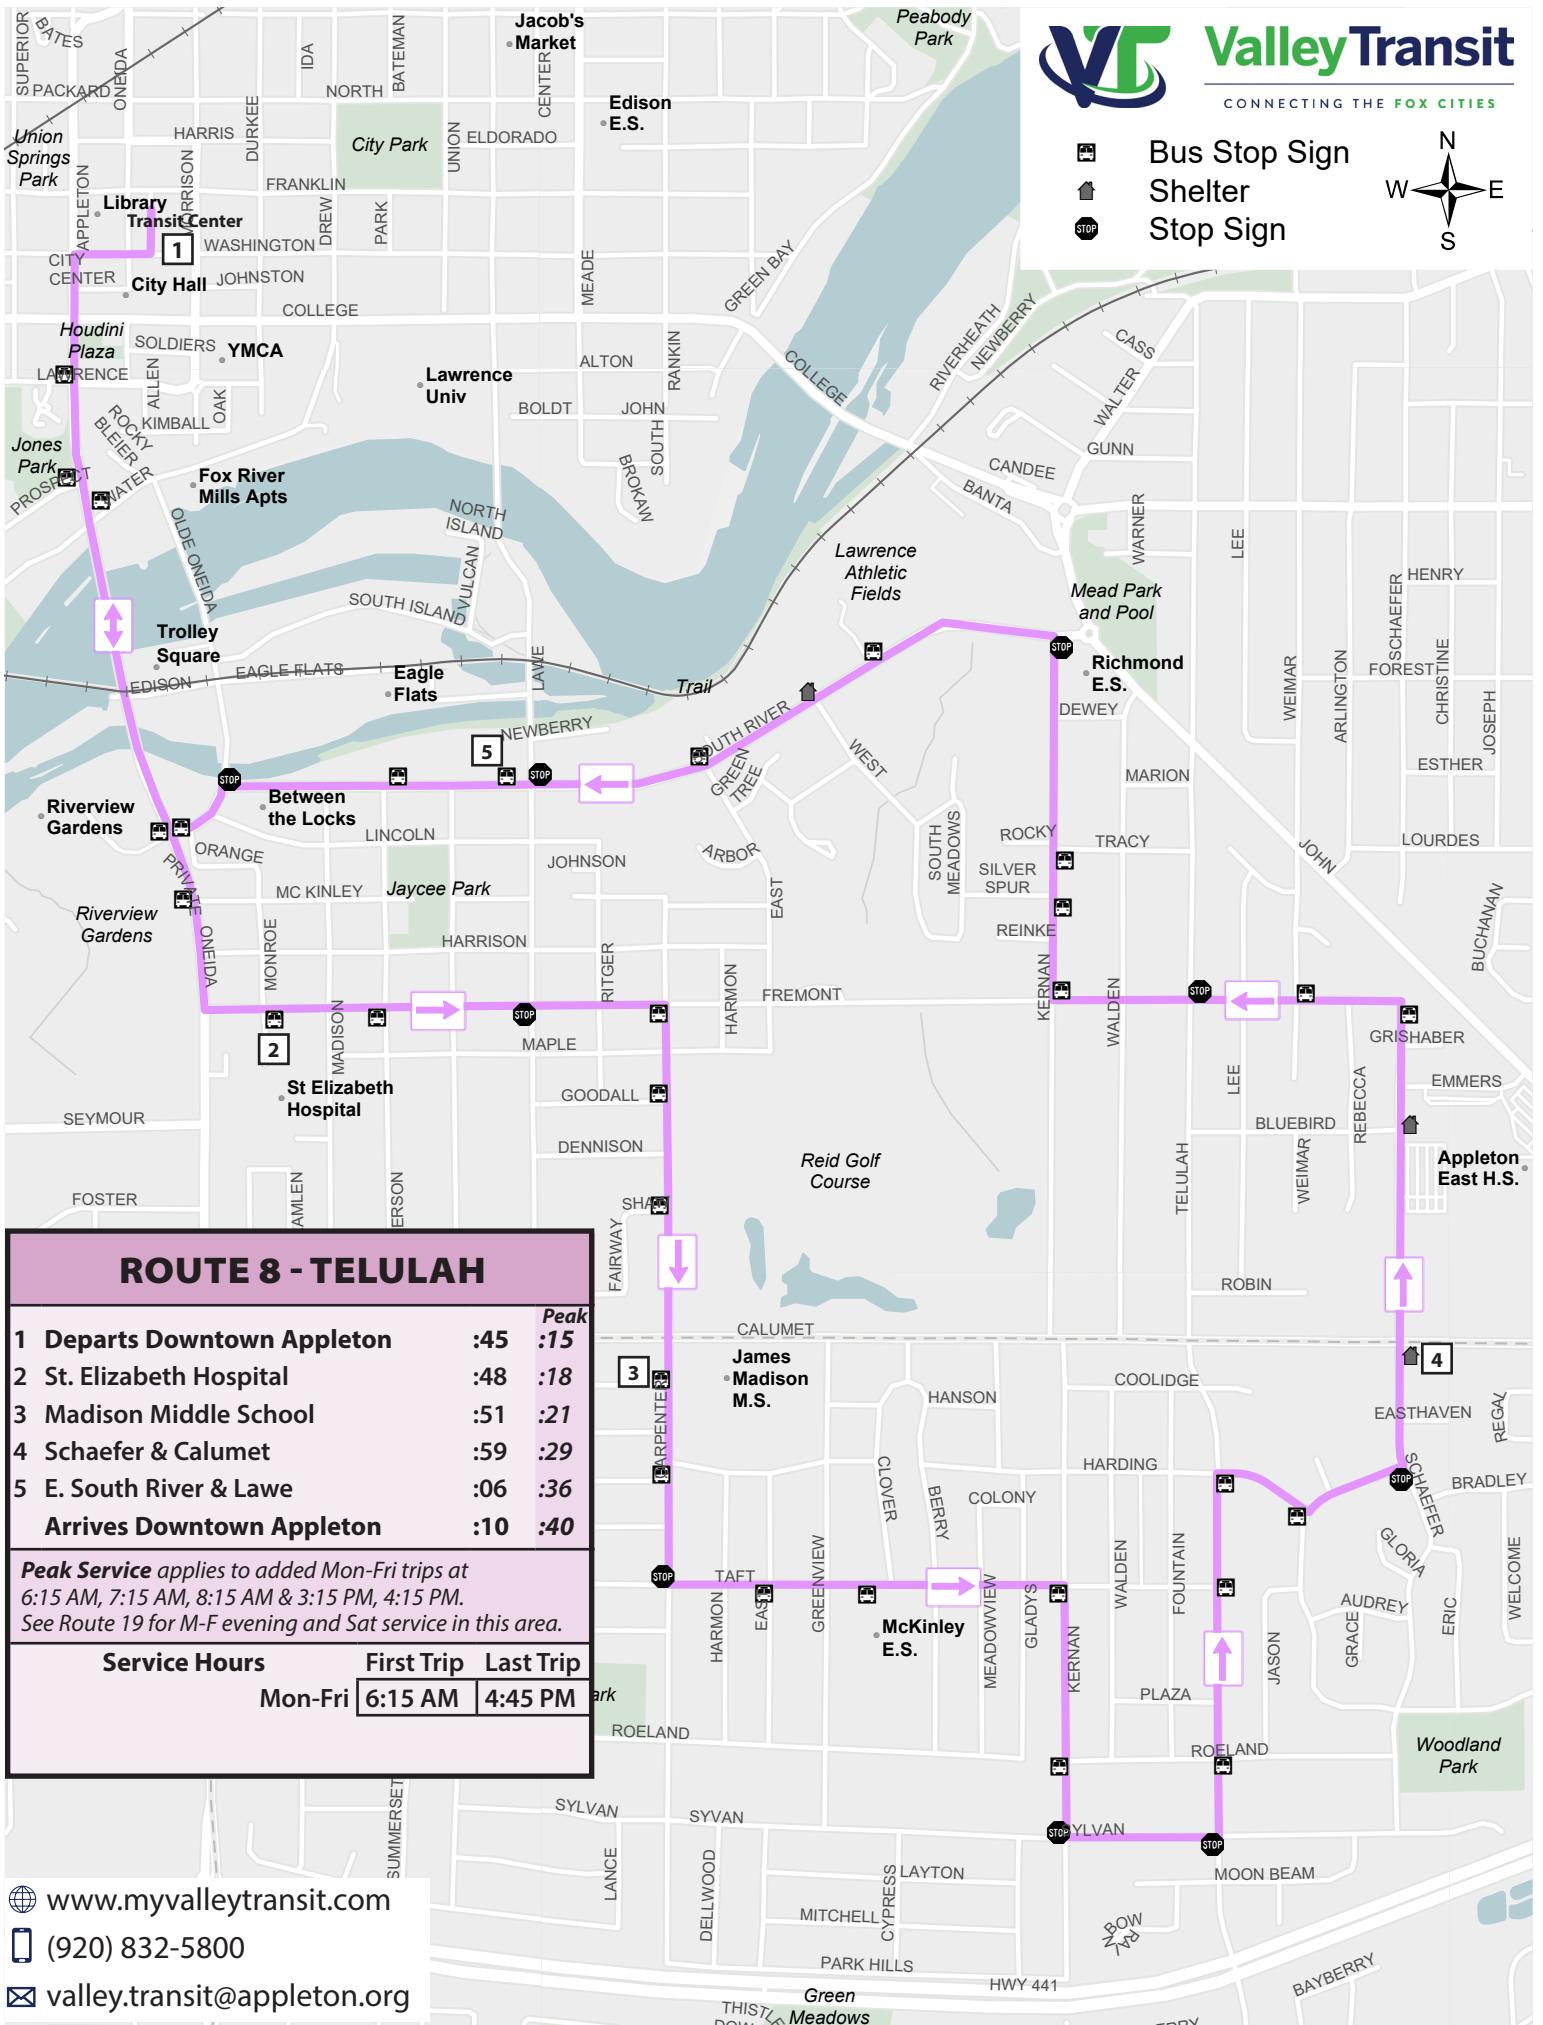

Valley Transit

CONNECTING THE FOX CITIES

- Bus Stop Sign
- Shelter
- Stop Sign

ROUTE 8 - TELULAH

	Peak	Peak
1 Departs Downtown Appleton	:45	:15
2 St. Elizabeth Hospital	:48	:18
3 Madison Middle School	:51	:21
4 Schaefer & Calumet	:59	:29
5 E. South River & Lawe	:06	:36
Arrives Downtown Appleton	:10	:40

Peak Service applies to added Mon-Fri trips at 6:15 AM, 7:15 AM, 8:15 AM & 3:15 PM, 4:15 PM.
See Route 19 for M-F evening and Sat service in this area.

Service Hours	First Trip	Last Trip
Mon-Fri	6:15 AM	4:45 PM