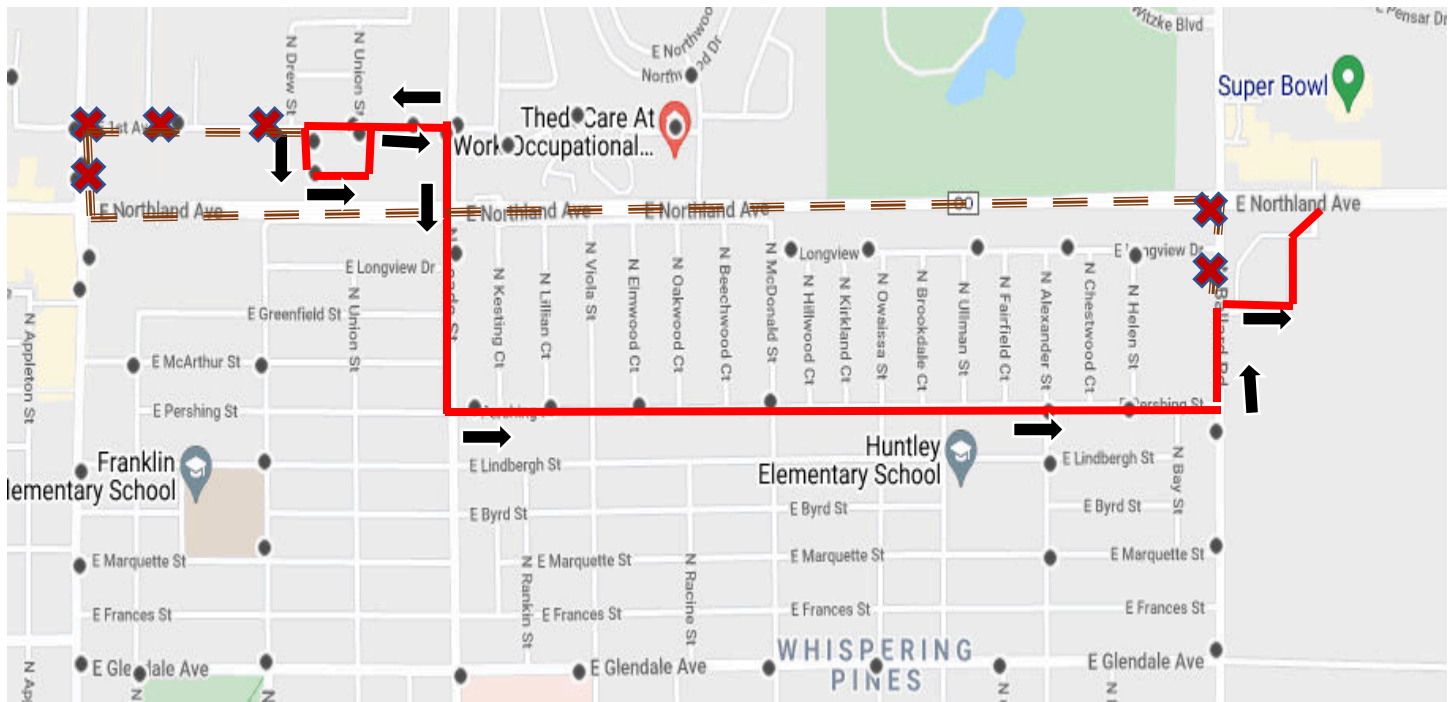

# DETOUR - ROUTE 16 NORTHEAST NORTHLAND DETOUR

**Effective: 7/19/2021**

Please hail the bus driver to get picked up along the detour route. The driver will stop where it is safe to do so.

	Detour Route
	Route Closed
	Stop Closed