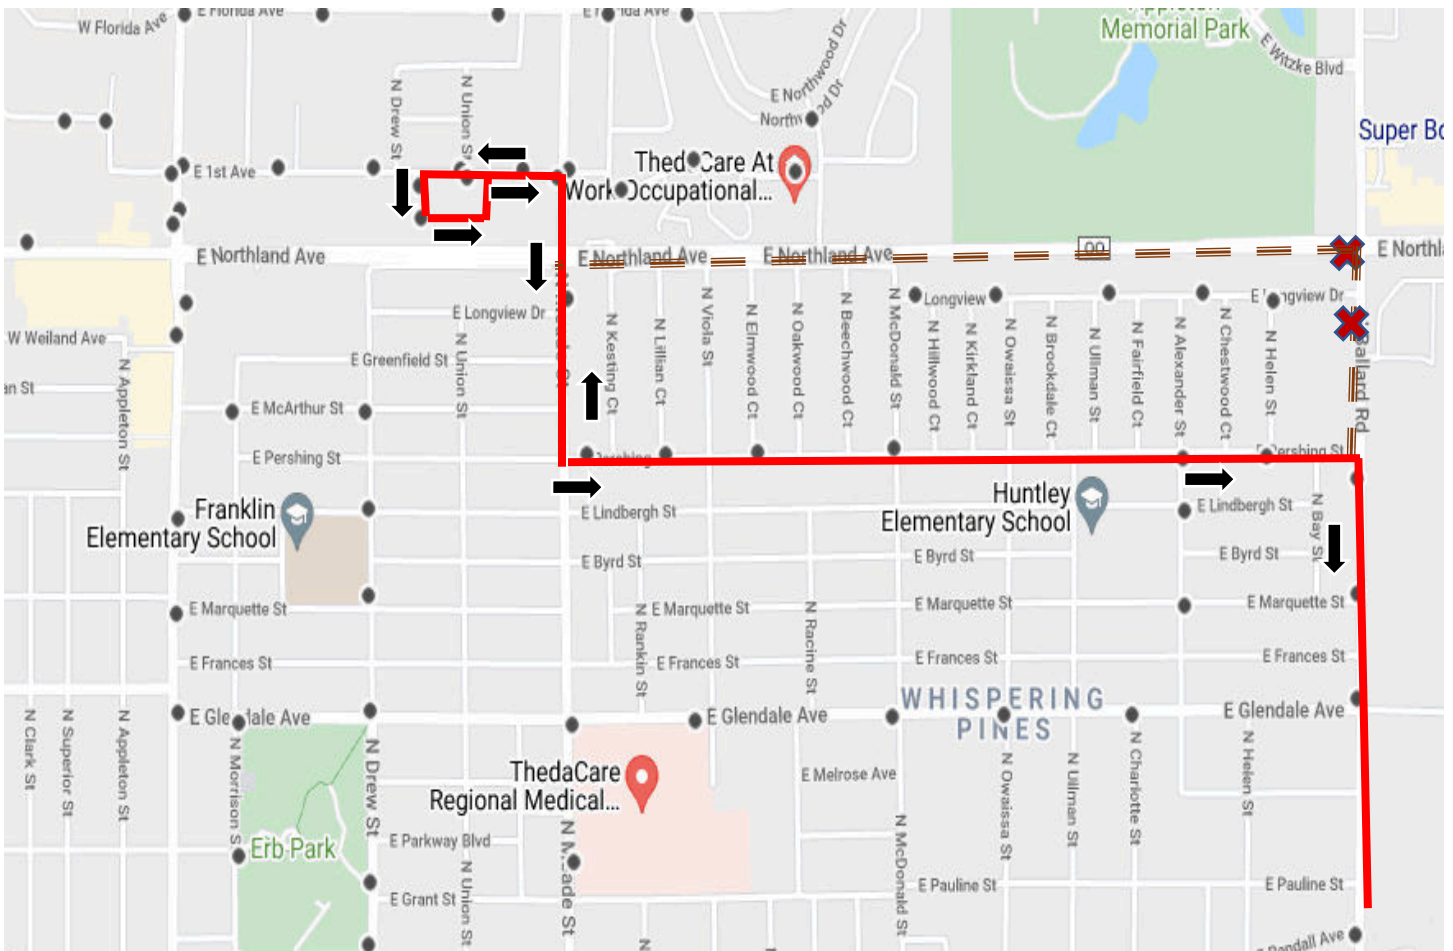

DETOUR - ROUTE 6 MEADE

NORTHLAND DETOUR

Effective: 7/19/2021

Please hail the bus driver to get picked up along the detour route. The driver will stop where it is safe to do so.

	Detour Route
	Route Closed
	Stop Closed