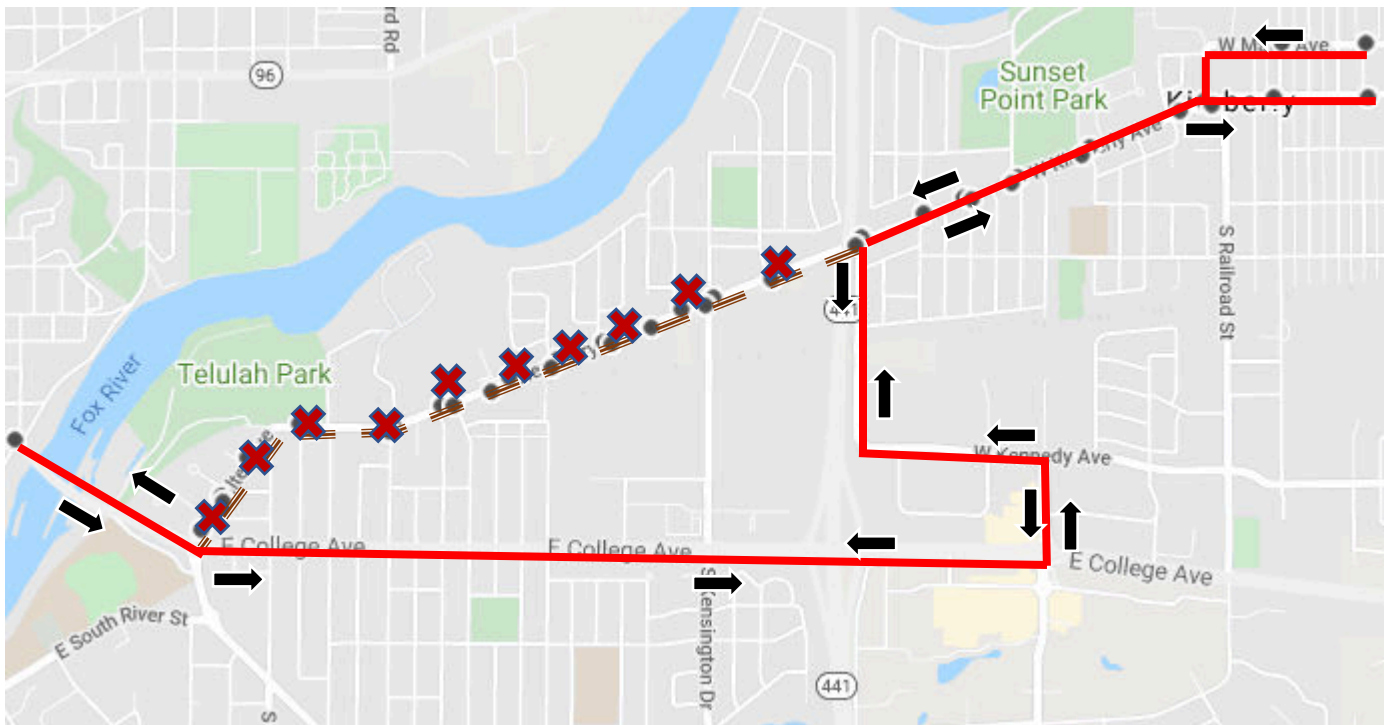

DETOUR - ROUTE 20 Heart of the Valley

EISENHOWER DETOUR

Effective: 7/12/2021

Please hail the bus driver to get picked up along the detour route. The driver will stop where it is safe to do so.

	Detour Route
	Route Closed
	Stop Closed

See second route 20 detour on page 2

Contact Valley Transit:
920-832-5800
valley.transit@appleton.org

Connect with us: @valleytransit

DETOUR - ROUTE 20 Heart of the Valley

Kenneth Ave DETOUR

Effective: 7/12/2021

Please hail the bus driver to get picked up along the detour route. The driver will stop where it is safe to do so.

	Detour Route
	Route Closed
	Stop Closed

Contact Valley Transit:
920-832-5800
valley.transit@appleton.org