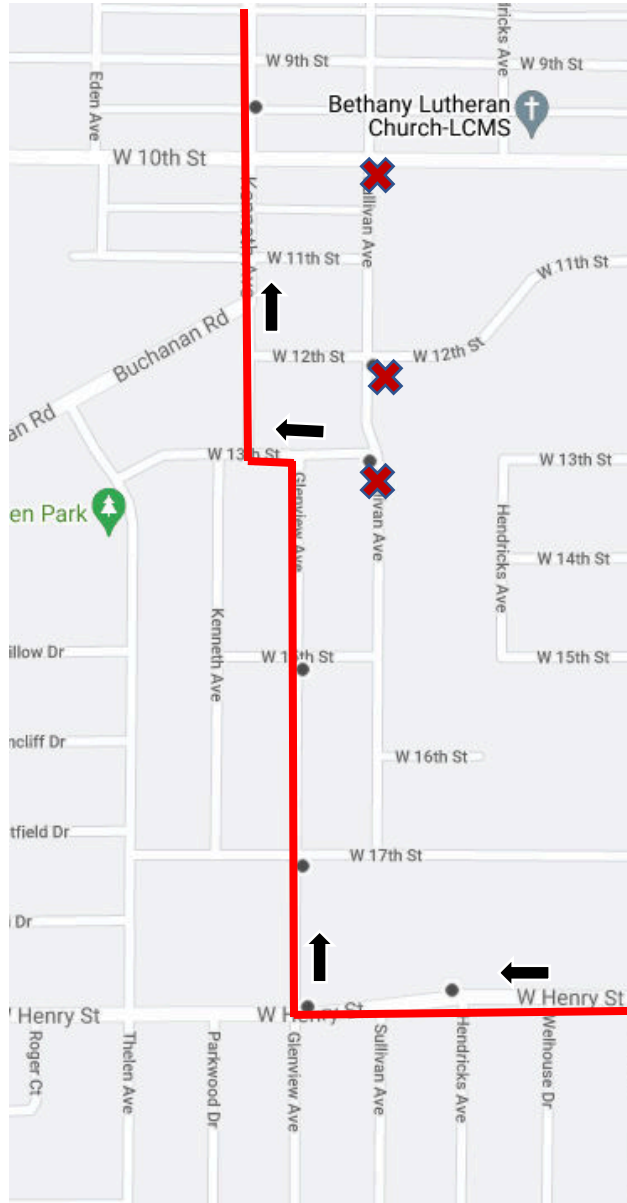

DETOUR - ROUTE 20 Heart of the Valley

EISENHOWER DETOUR

Effective: 7/12/2021

Please hail the bus driver to get picked up along the detour route. The driver will stop where it is safe to do so.

	Detour Route
	Route Closed
	Stop Closed

See second route 20 detour on page 2

Contact Valley Transit:
920-832-5800
valley.transit@appleton.org

Connect with us: @valleytransit

DETOUR - ROUTE 20 Heart of the Valley

Kenneth Ave DETOUR

Effective: 7/12/2021

Please hail the bus driver to get picked up along the detour route. The driver will stop where it is safe to do so.

	Detour Route
	Route Closed
	Stop Closed

Contact Valley Transit:
920-832-5800
valley.transit@appleton.org