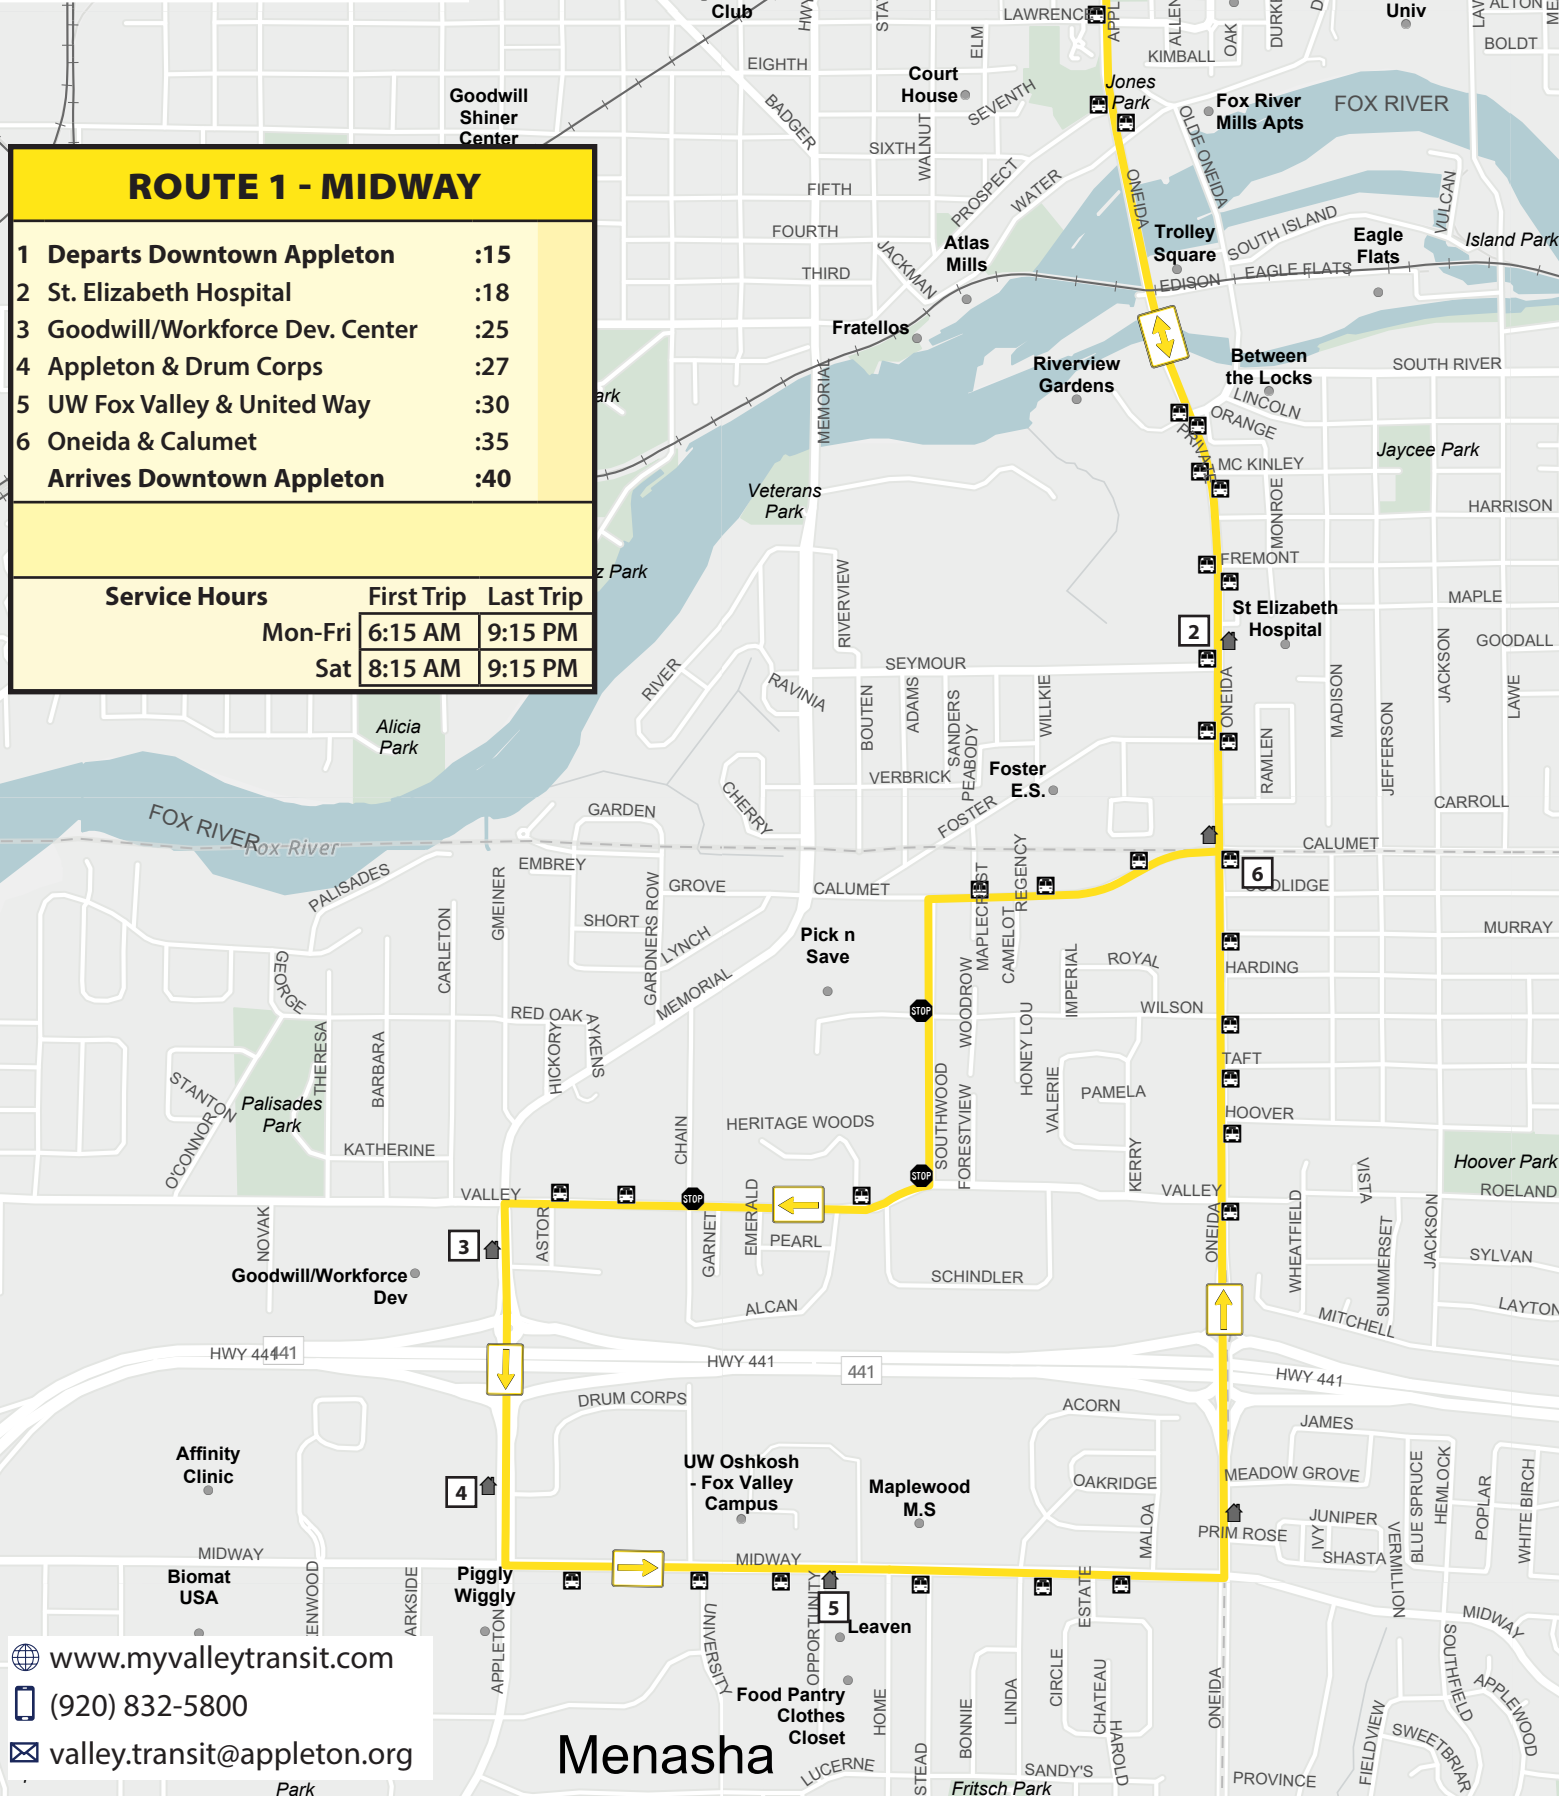

- Bus Stop Sign
- Shelter
- Stop Sign
- Route 1

ROUTE 1 - MIDWAY		
1	Departs Downtown Appleton	:15
2	St. Elizabeth Hospital	:18
3	Goodwill/Workforce Dev. Center	:25
4	Appleton & Drum Corps	:27
5	UW Fox Valley & United Way	:30
6	Oneida & Calumet	:35
Arrives Downtown Appleton		:40
Service Hours	First Trip	Last Trip
Mon-Fri	6:15 AM	9:15 PM
Sat	8:15 AM	9:15 PM

www.myvalleytransit.com
 (920) 832-5800
valley.transit@appleton.org

Menasha