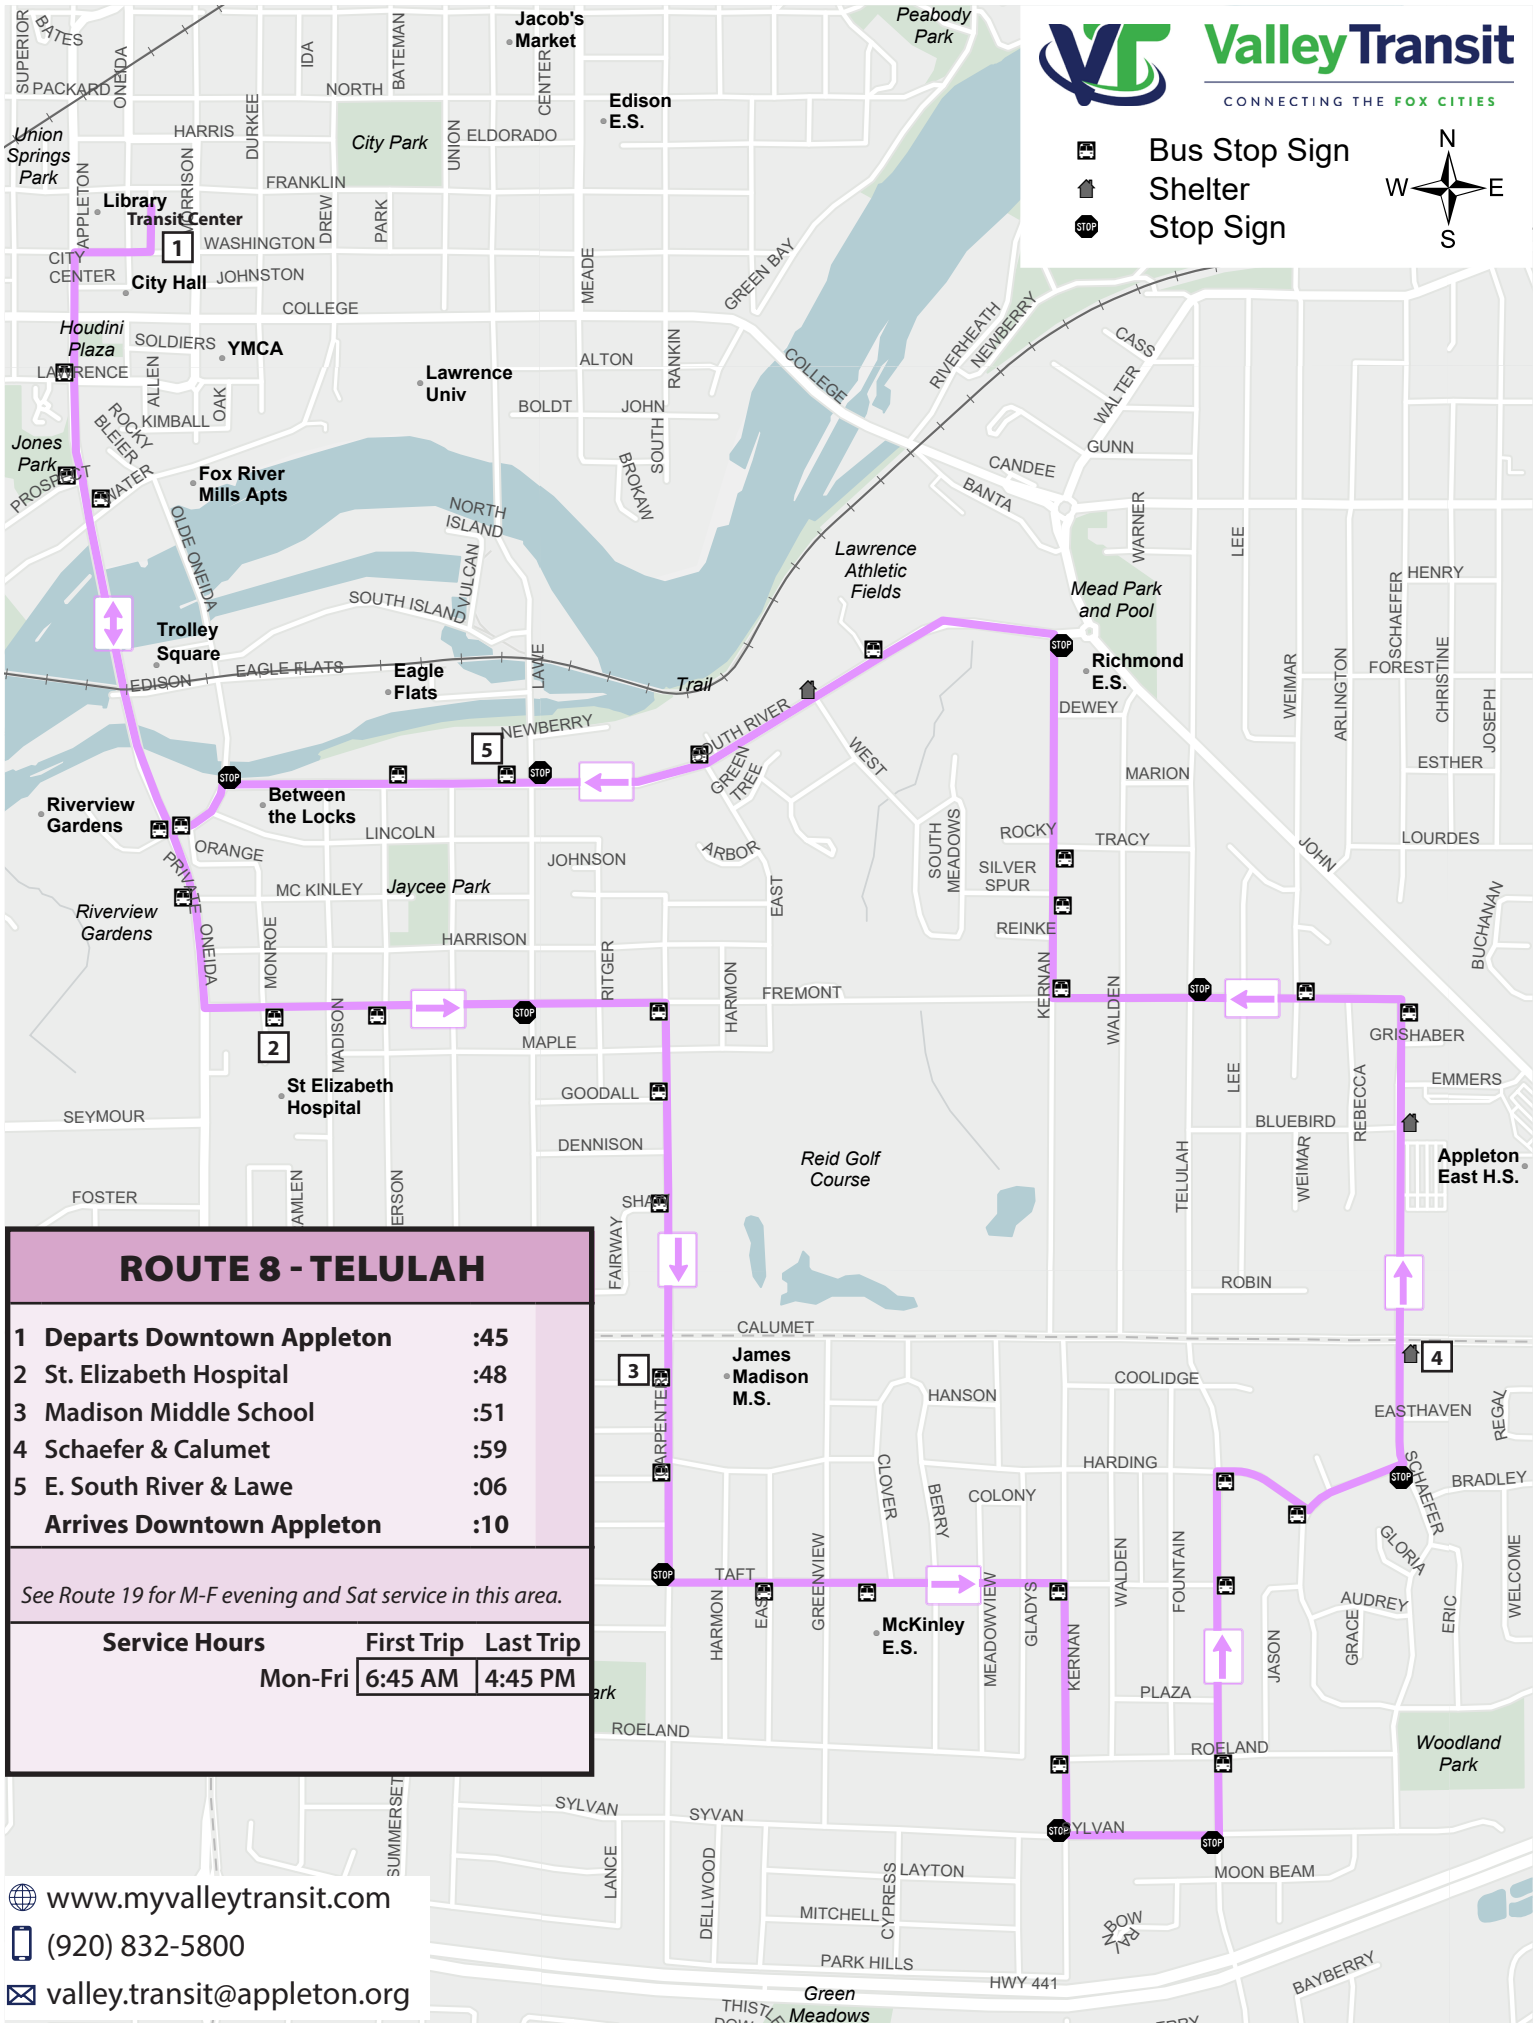

Valley Transit

CONNECTING THE FOX CITIES

- Bus Stop Sign
- Shelter
- Stop Sign

ROUTE 8 - TELULAH

1	Departs Downtown Appleton	:45
2	St. Elizabeth Hospital	:48
3	Madison Middle School	:51
4	Schaefer & Calumet	:59
5	E. South River & Lawe	:06
	Arrives Downtown Appleton	:10

See Route 19 for M-F evening and Sat service in this area.

Service Hours	First Trip	Last Trip
Mon-Fri	6:45 AM	4:45 PM

www.myvalleytransit.com
 (920) 832-5800
valley.transit@appleton.org