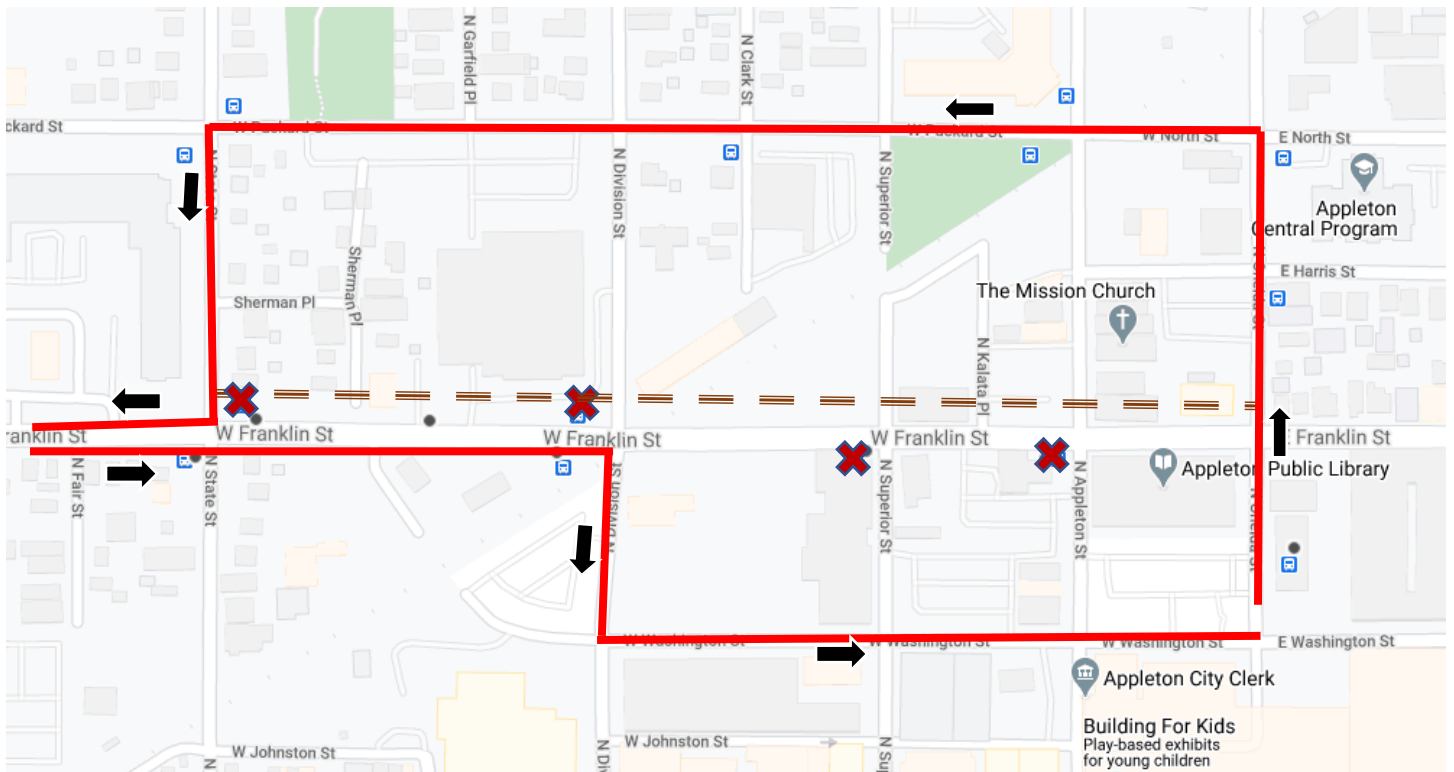

# DETOUR - ROUTE 3 MASON

**Effective: 4/11/2022**

Please hail the bus driver to get picked up along the detour route. The driver will stop where it is safe to do so.

	Detour Route
	Route Closed
	Stop Closed