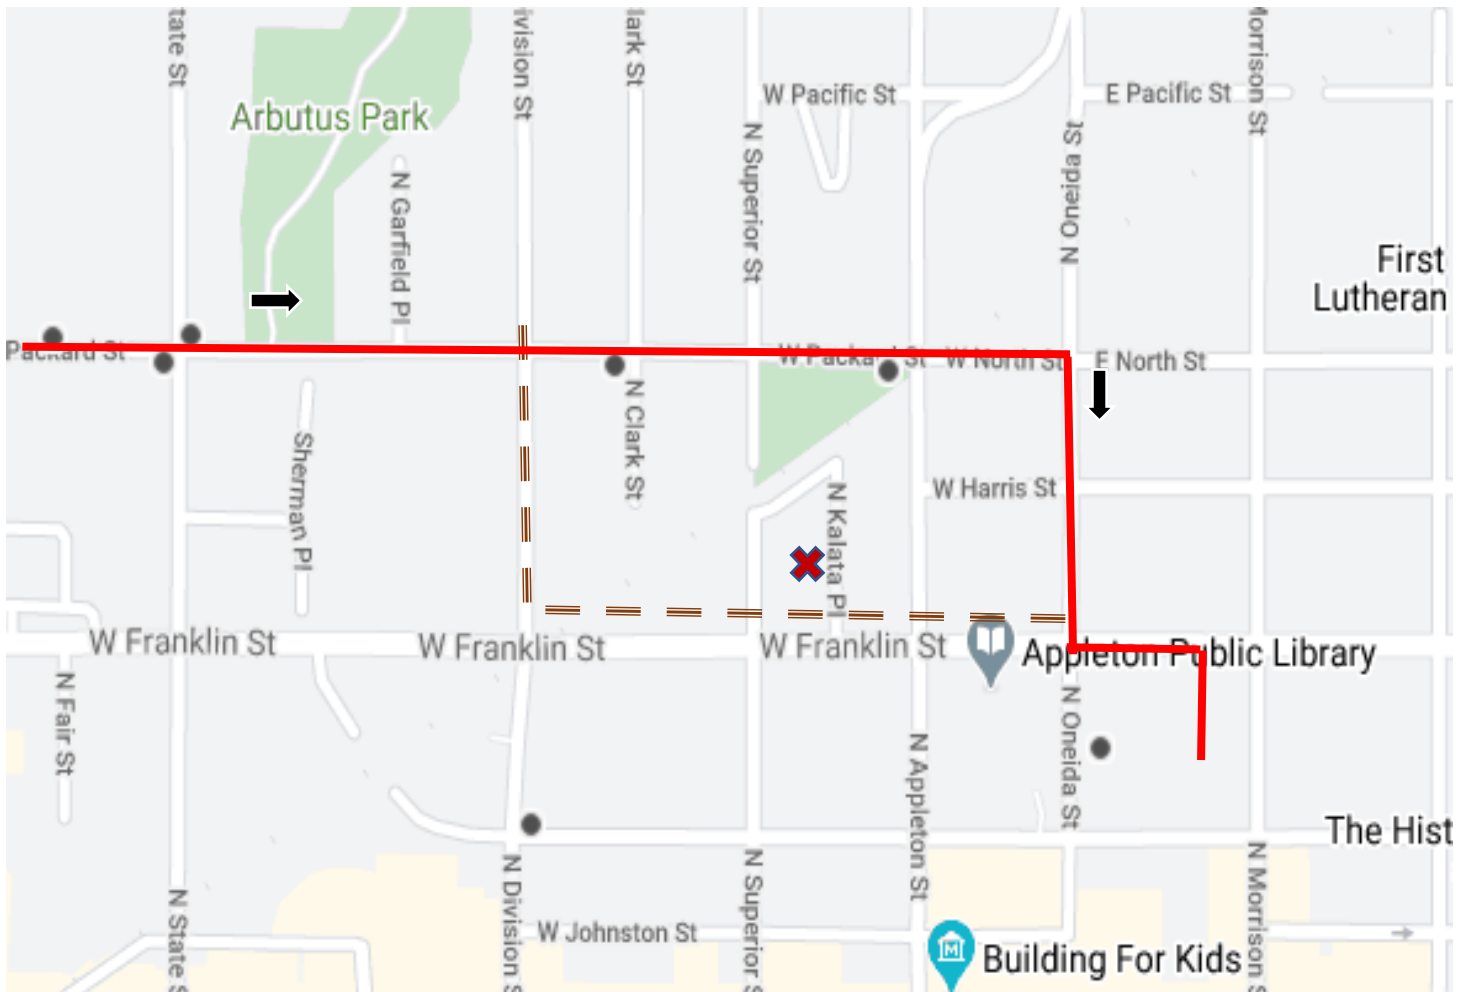

DETOUR - ROUTE 12 FOX VALLEY TECH

Effective: 4/11/2022

Please hail the bus driver to get picked up along the detour route. The driver will stop where it is safe to do so.

-  Detour Route
-  Route Closed
-  Stop Closed