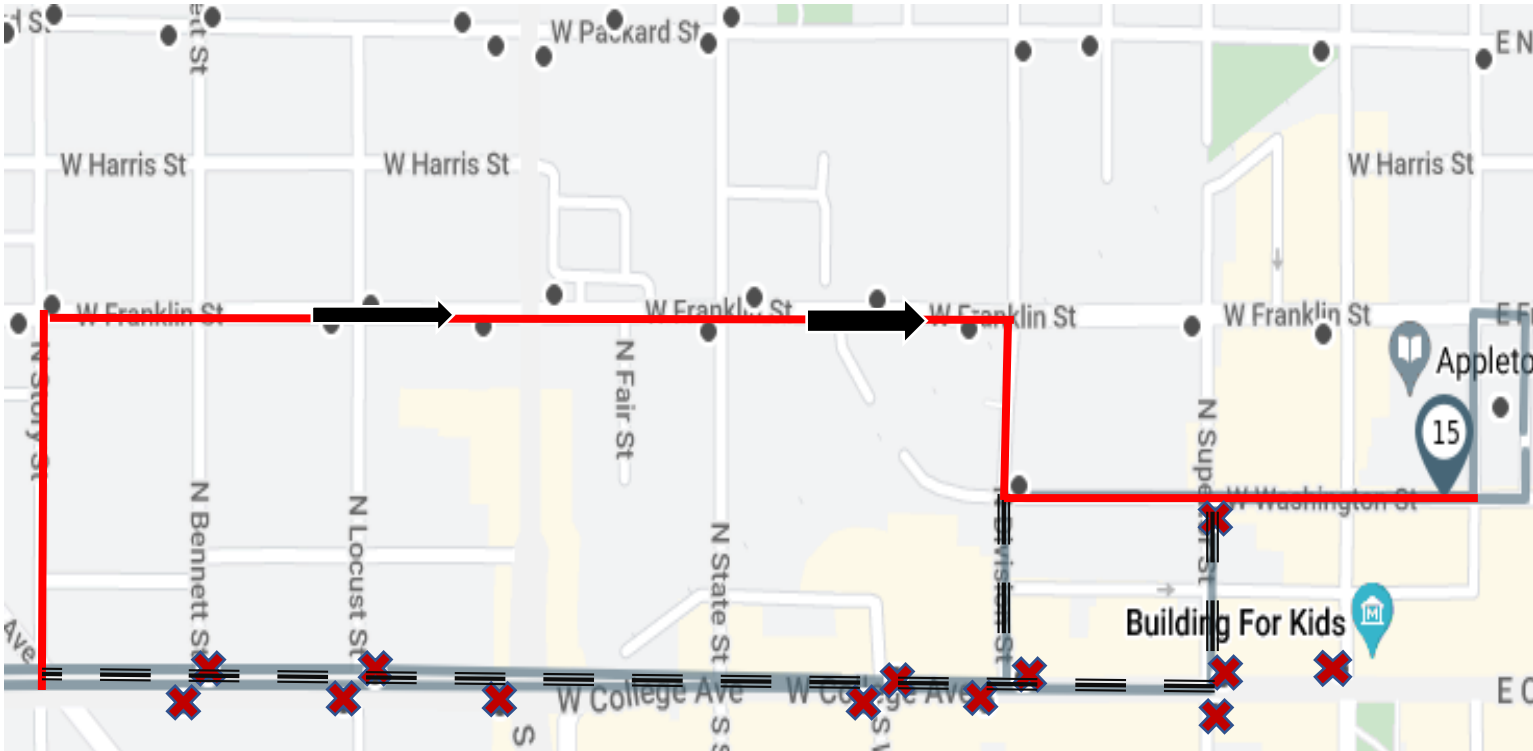

DETOUR - ROUTE 15 WEST COLLEGE

Effective: 4/25/2022

Please hail the bus driver to get picked up along the detour route. The driver will stop where it is safe to do so.

	Detour Route
	Route Closed
	Stop Closed

Contact Valley Transit:
920-832-5800
valley.transit@appleton.org

Connect with us: @valleytransit
    