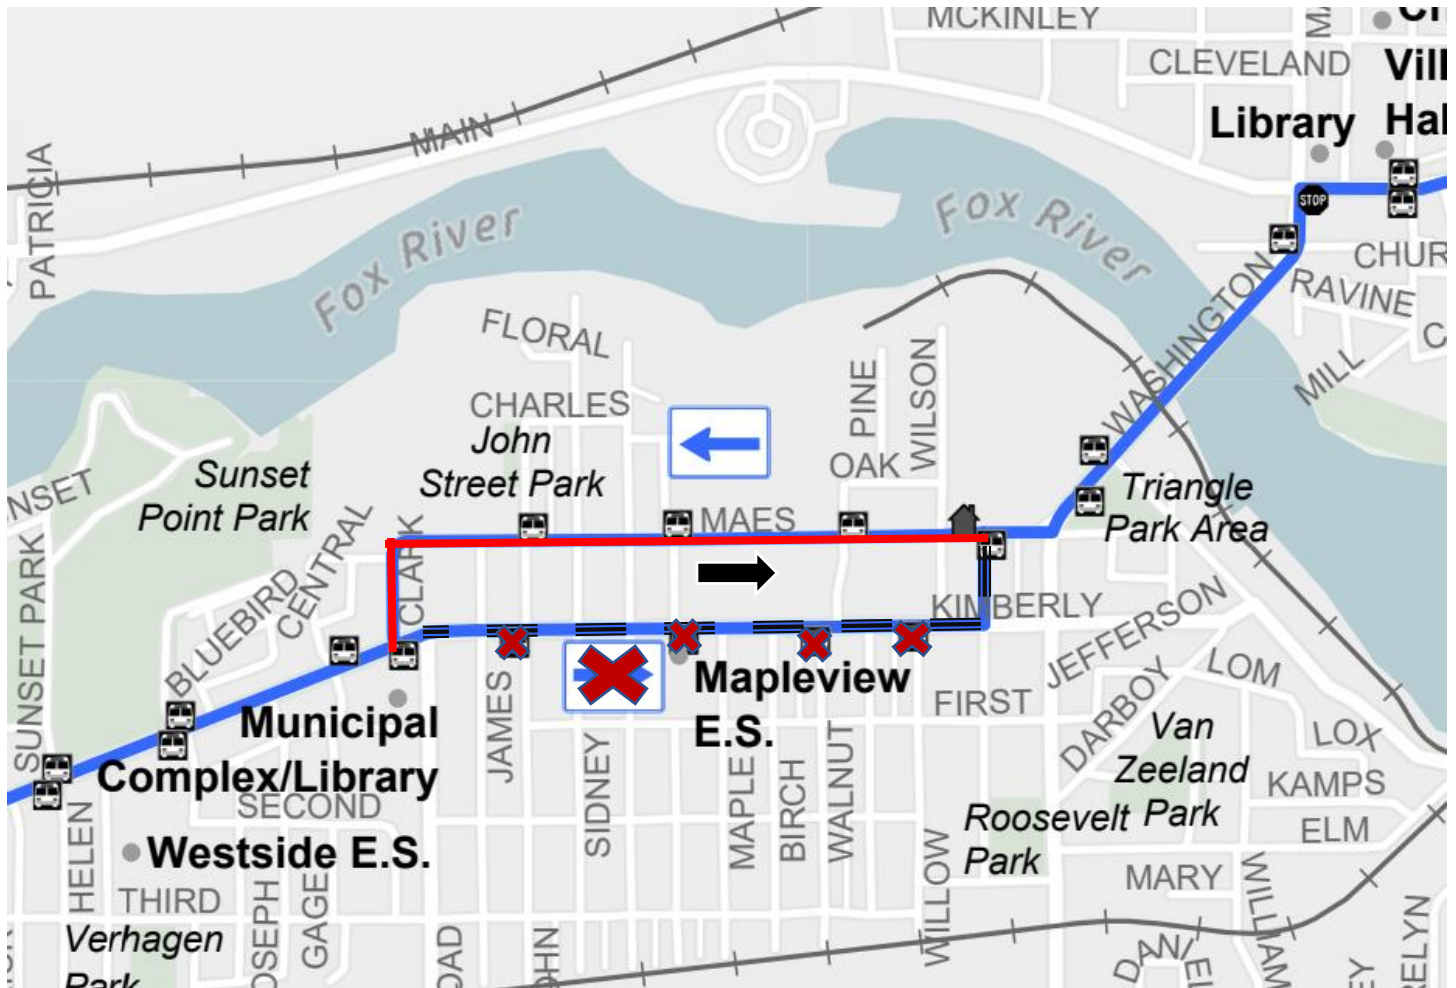

DETOUR - ROUTE 20 Heart of the Valley

Effective: 5/31/2021

Please hail the bus driver to get picked up along the detour route. The driver will stop where it is safe to do so.

	Detour Route
	Route Closed
	Stop Closed