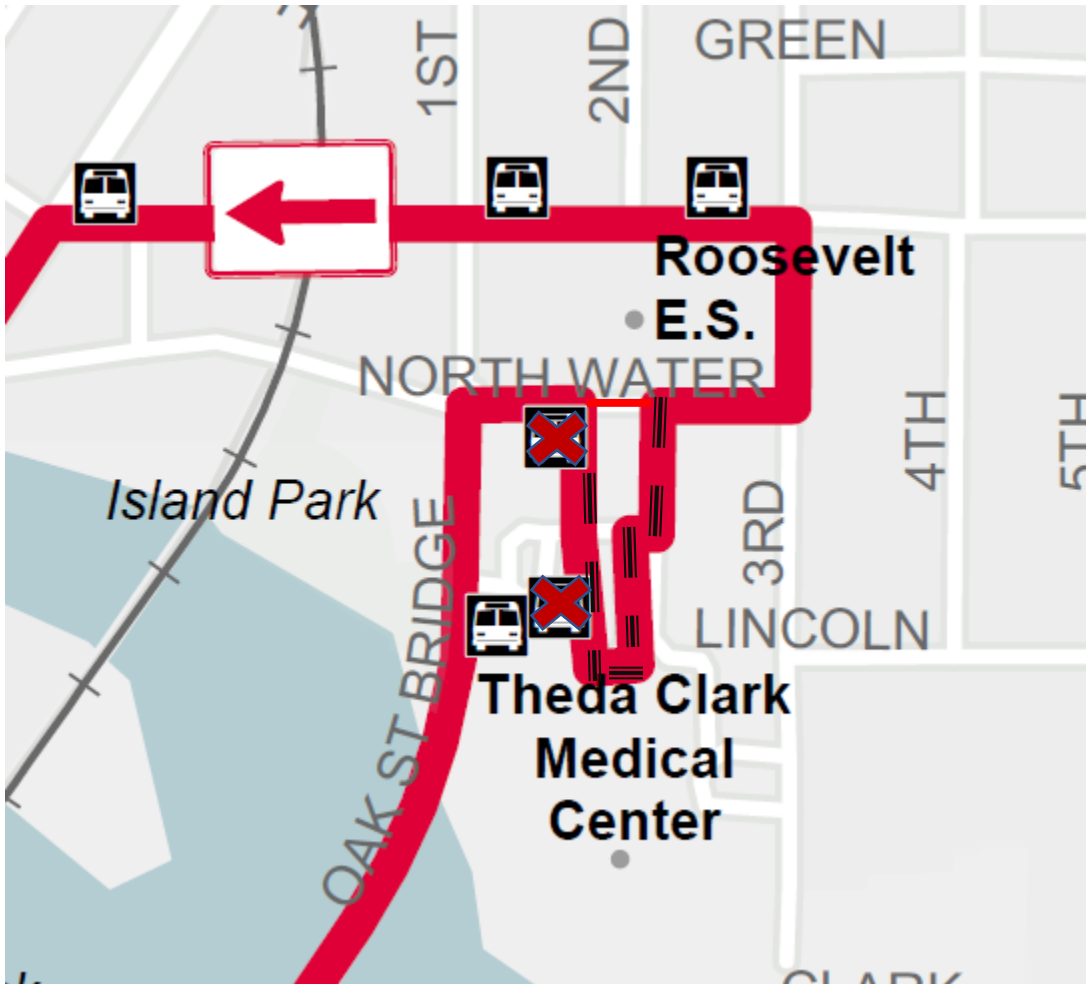

# DETOUR – ROUTE 31 EAST NEENAH

**Effective: 5/03/2022**

Please hail the bus driver to get picked up along the detour route. The driver will stop where it is safe to do so.

	Detour Route
	Route Closed
	Stop Closed

Contact Valley Transit:  
920-832-5800  
valley.transit@appleton.org

Connect with us: @valleytransit  
    