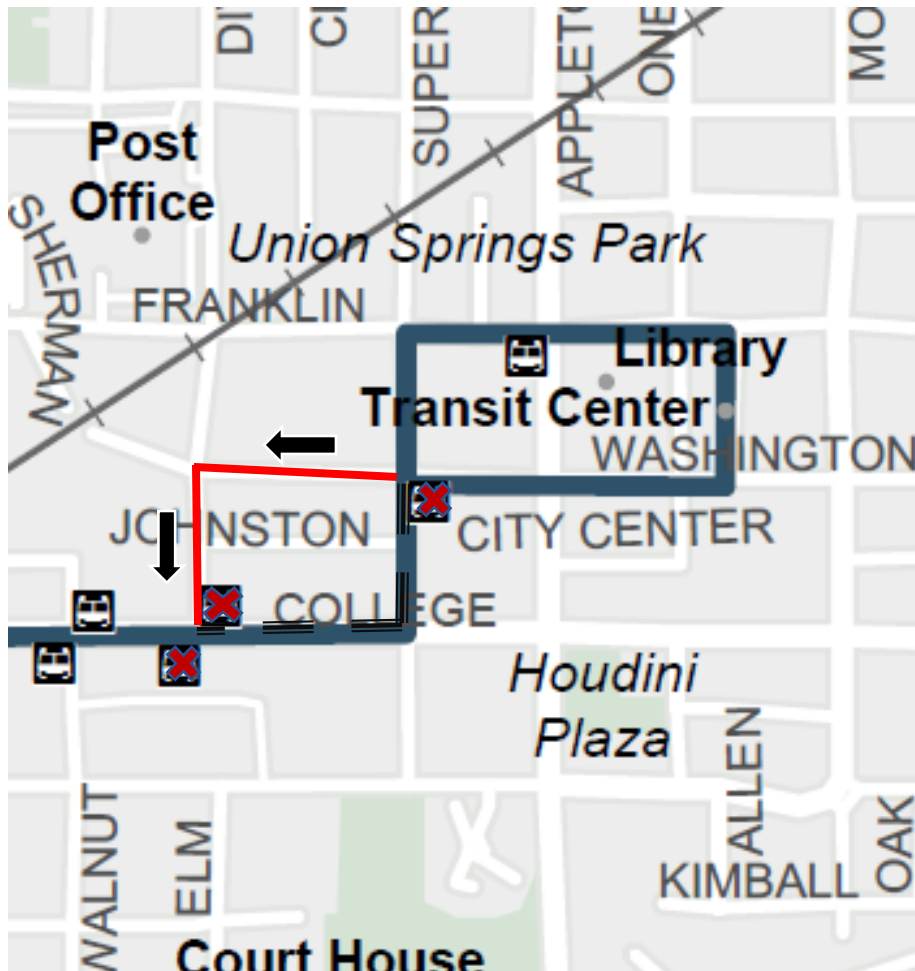

DETOUR – ROUTE 15 WEST COLLEGE

Effective: 9/06/2022

Please hail the bus driver to get picked up along the detour route. The driver will stop where it is safe to do so.

	Detour Route
	Route Closed
	Stop Closed

Contact Valley Transit:
920-832-5800
valley.transit@appleton.org

Connect with us: @valleytransit
    