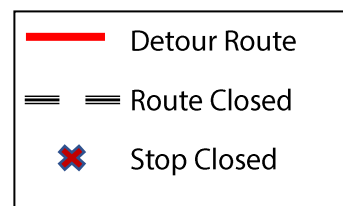

DETOUR – ROUTE 16 NORTHEAST

Effective: 9/07/2022

Please hail the bus driver to get picked up along the detour route. The driver will stop where it is safe to do so.

Contact Valley Transit:
920-832-5800
valley.transit@appleton.org