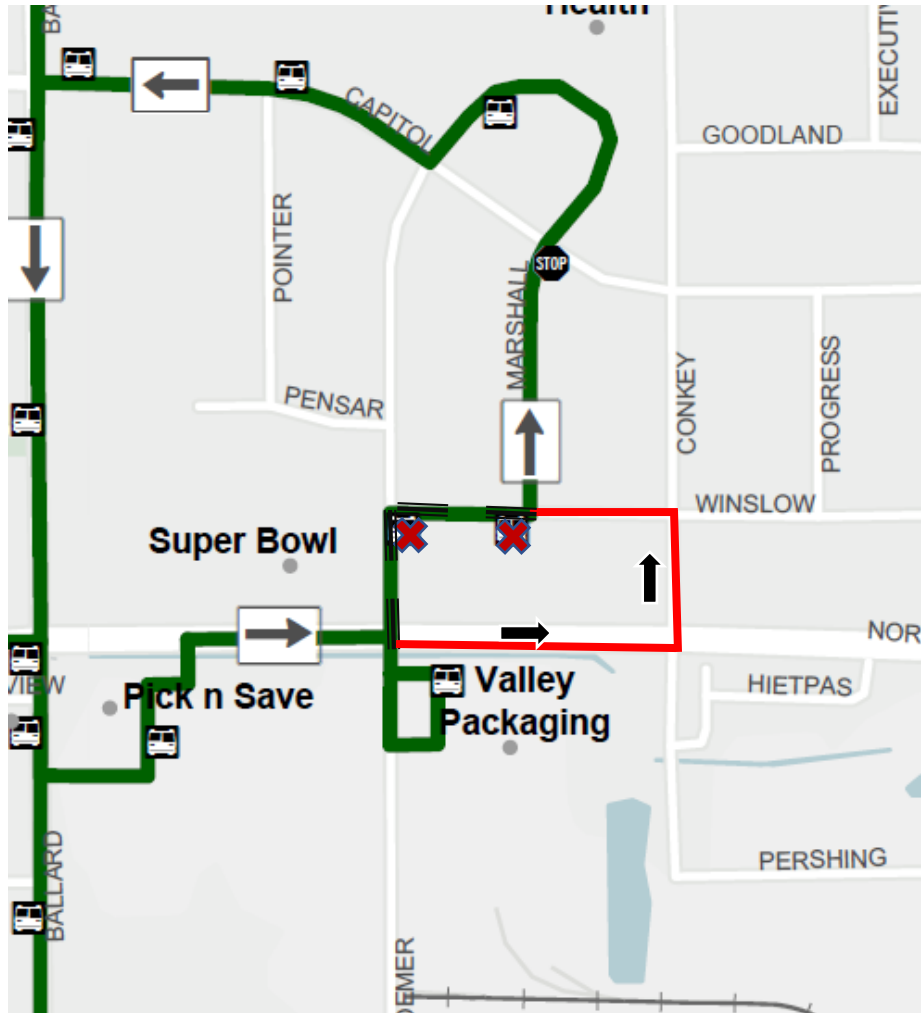

DETOUR – ROUTE 16 NORTHEAST

Effective: 9/07/2022

Please hail the bus driver to get picked up along the detour route. The driver will stop where it is safe to do so.

Contact Valley Transit:
920-832-5800
valley.transit@appleton.org

Connect with us: @valleytransit