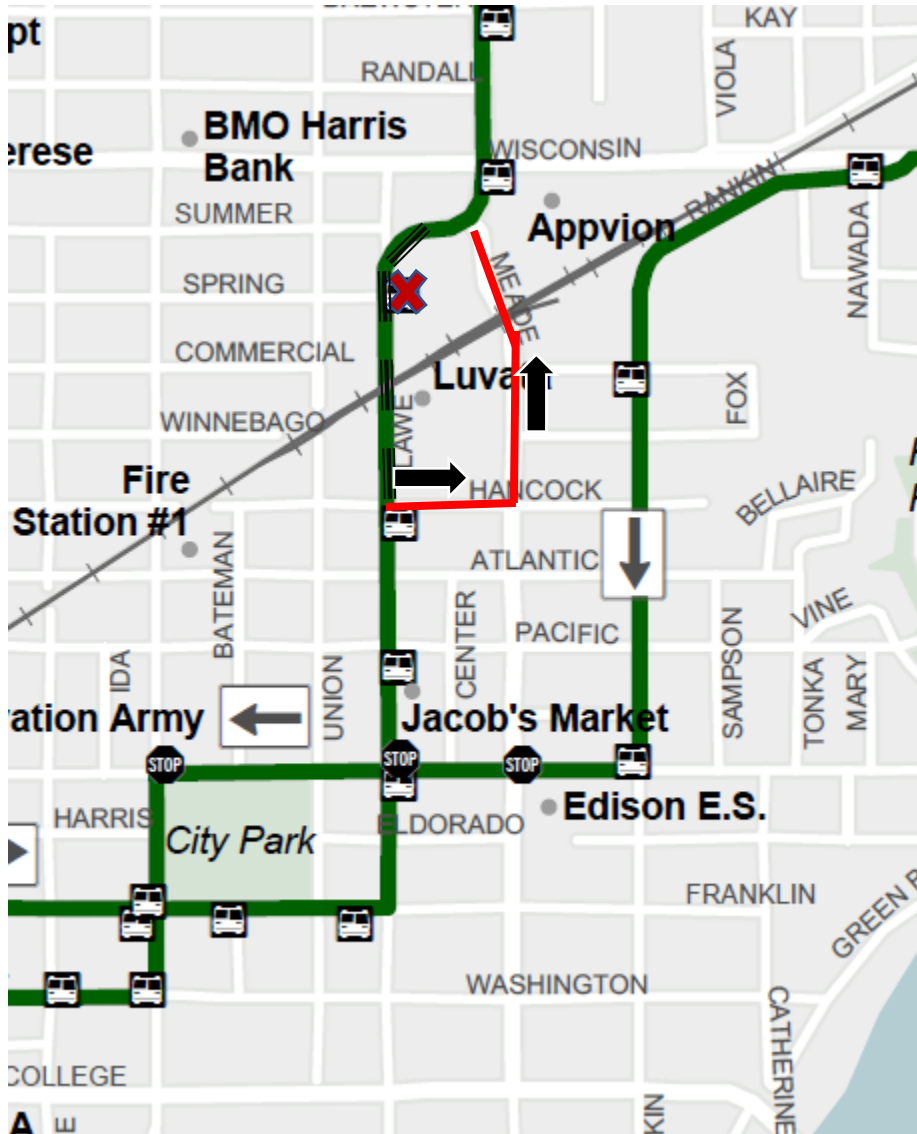

DETOUR – ROUTE 16 Northeast

Effective: 10/17/2022

Please hail the bus driver to get picked up along the detour route. The driver will stop where it is safe to do so.

	Detour Route
	Route Closed
	Stop Closed