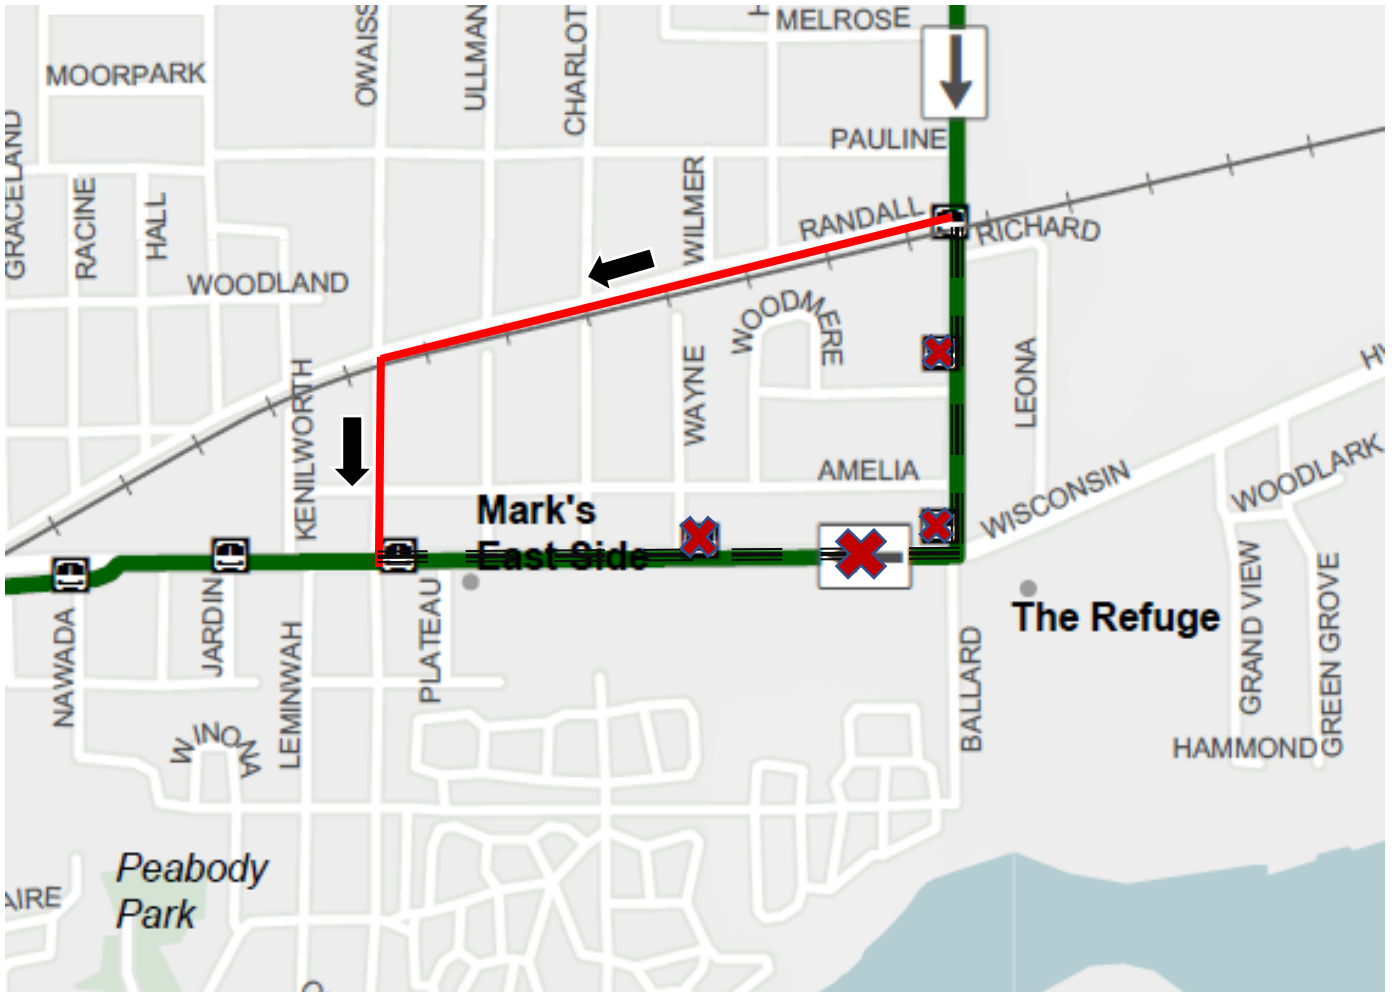

DETOUR – ROUTE 6 MEADE

Effective: 10/05/2022

Please hail the bus driver to get picked up along the detour route. The driver will stop where it is safe to do so.

Contact Valley Transit:
920-832-5800
valley.transit@appleton.org