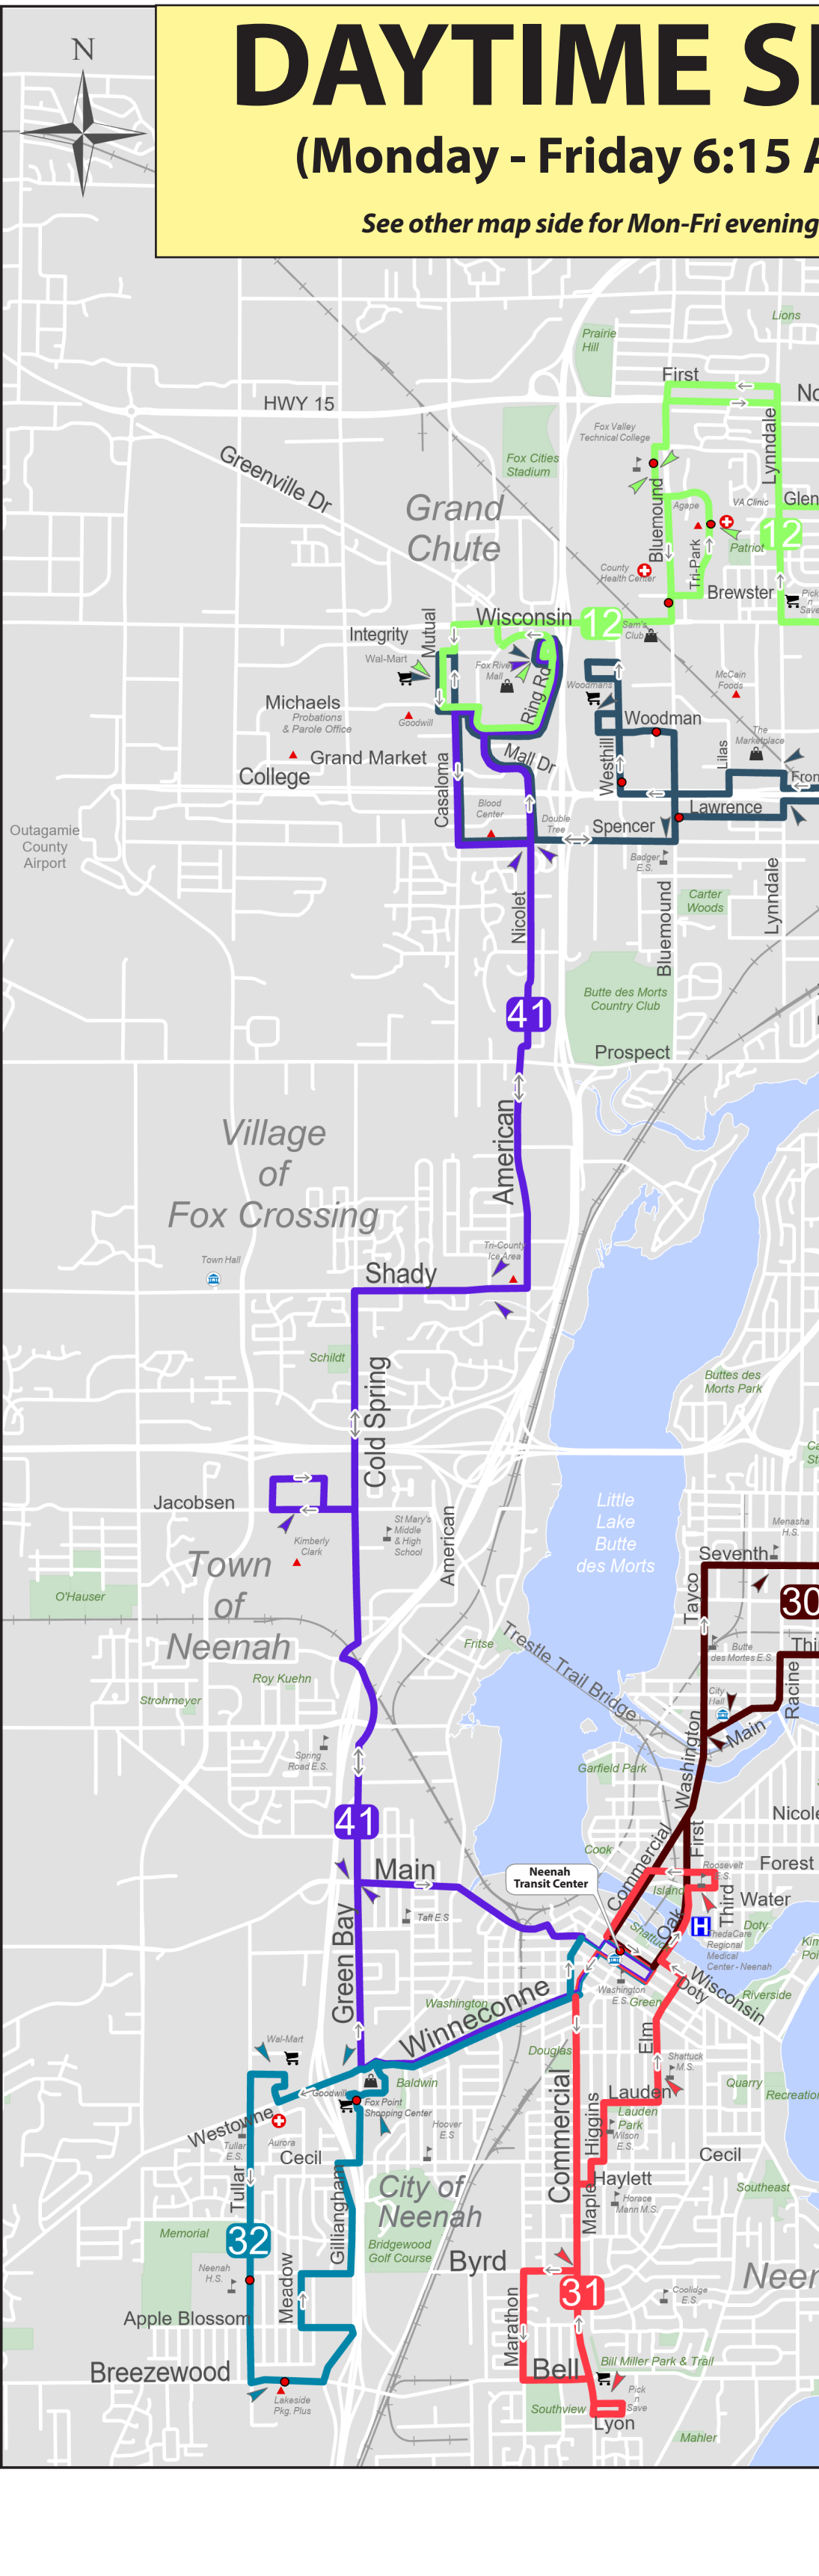

No Weapons
Weapons not otherwise permitted by law are prohibited on Valley Transit buses and in Valley Transit facilities.

Front Seating Area
Please offer front seating area to seniors and passengers with disabilities.

Food & Drink
Passengers are discouraged from eating and drinking on the bus.

No Smoking
Smoking (including vapor cigarettes) is not allowed on Valley Transit buses or shelters, at the Appleton Transit Center (including outside areas), or at the Neenah Transit Center.

Lost & Found
Valley Transit is not responsible for lost items. If you believe that you have left an item on the bus, please call us at 920-832-5800 and we will attempt to locate the item and provide instructions for pick-up. See "Carry-on Policy" brochure for additional information.

Title VI
Valley Transit, as a recipient of Federal Funding, assures that no person is excluded from participation in, or denied the benefits of its services on the grounds of race, color or national origin as provided by Title VI of the Civil Rights Act of 1964, as amended. For more info or procedures to file a Title VI complaint, call, email or visit our office at the contact info on reverse map side.

This System Map document provides a summary of basic information regarding Valley Transit services. For more detailed info, feel free to contact Valley Transit. See other map side for contact info.