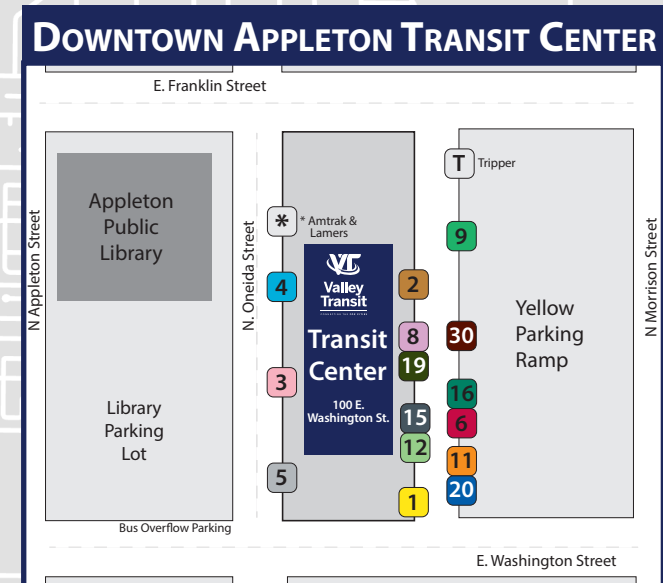

Visit <https://myvalleytransit.com/route-maps-schedules/> for individual route maps.