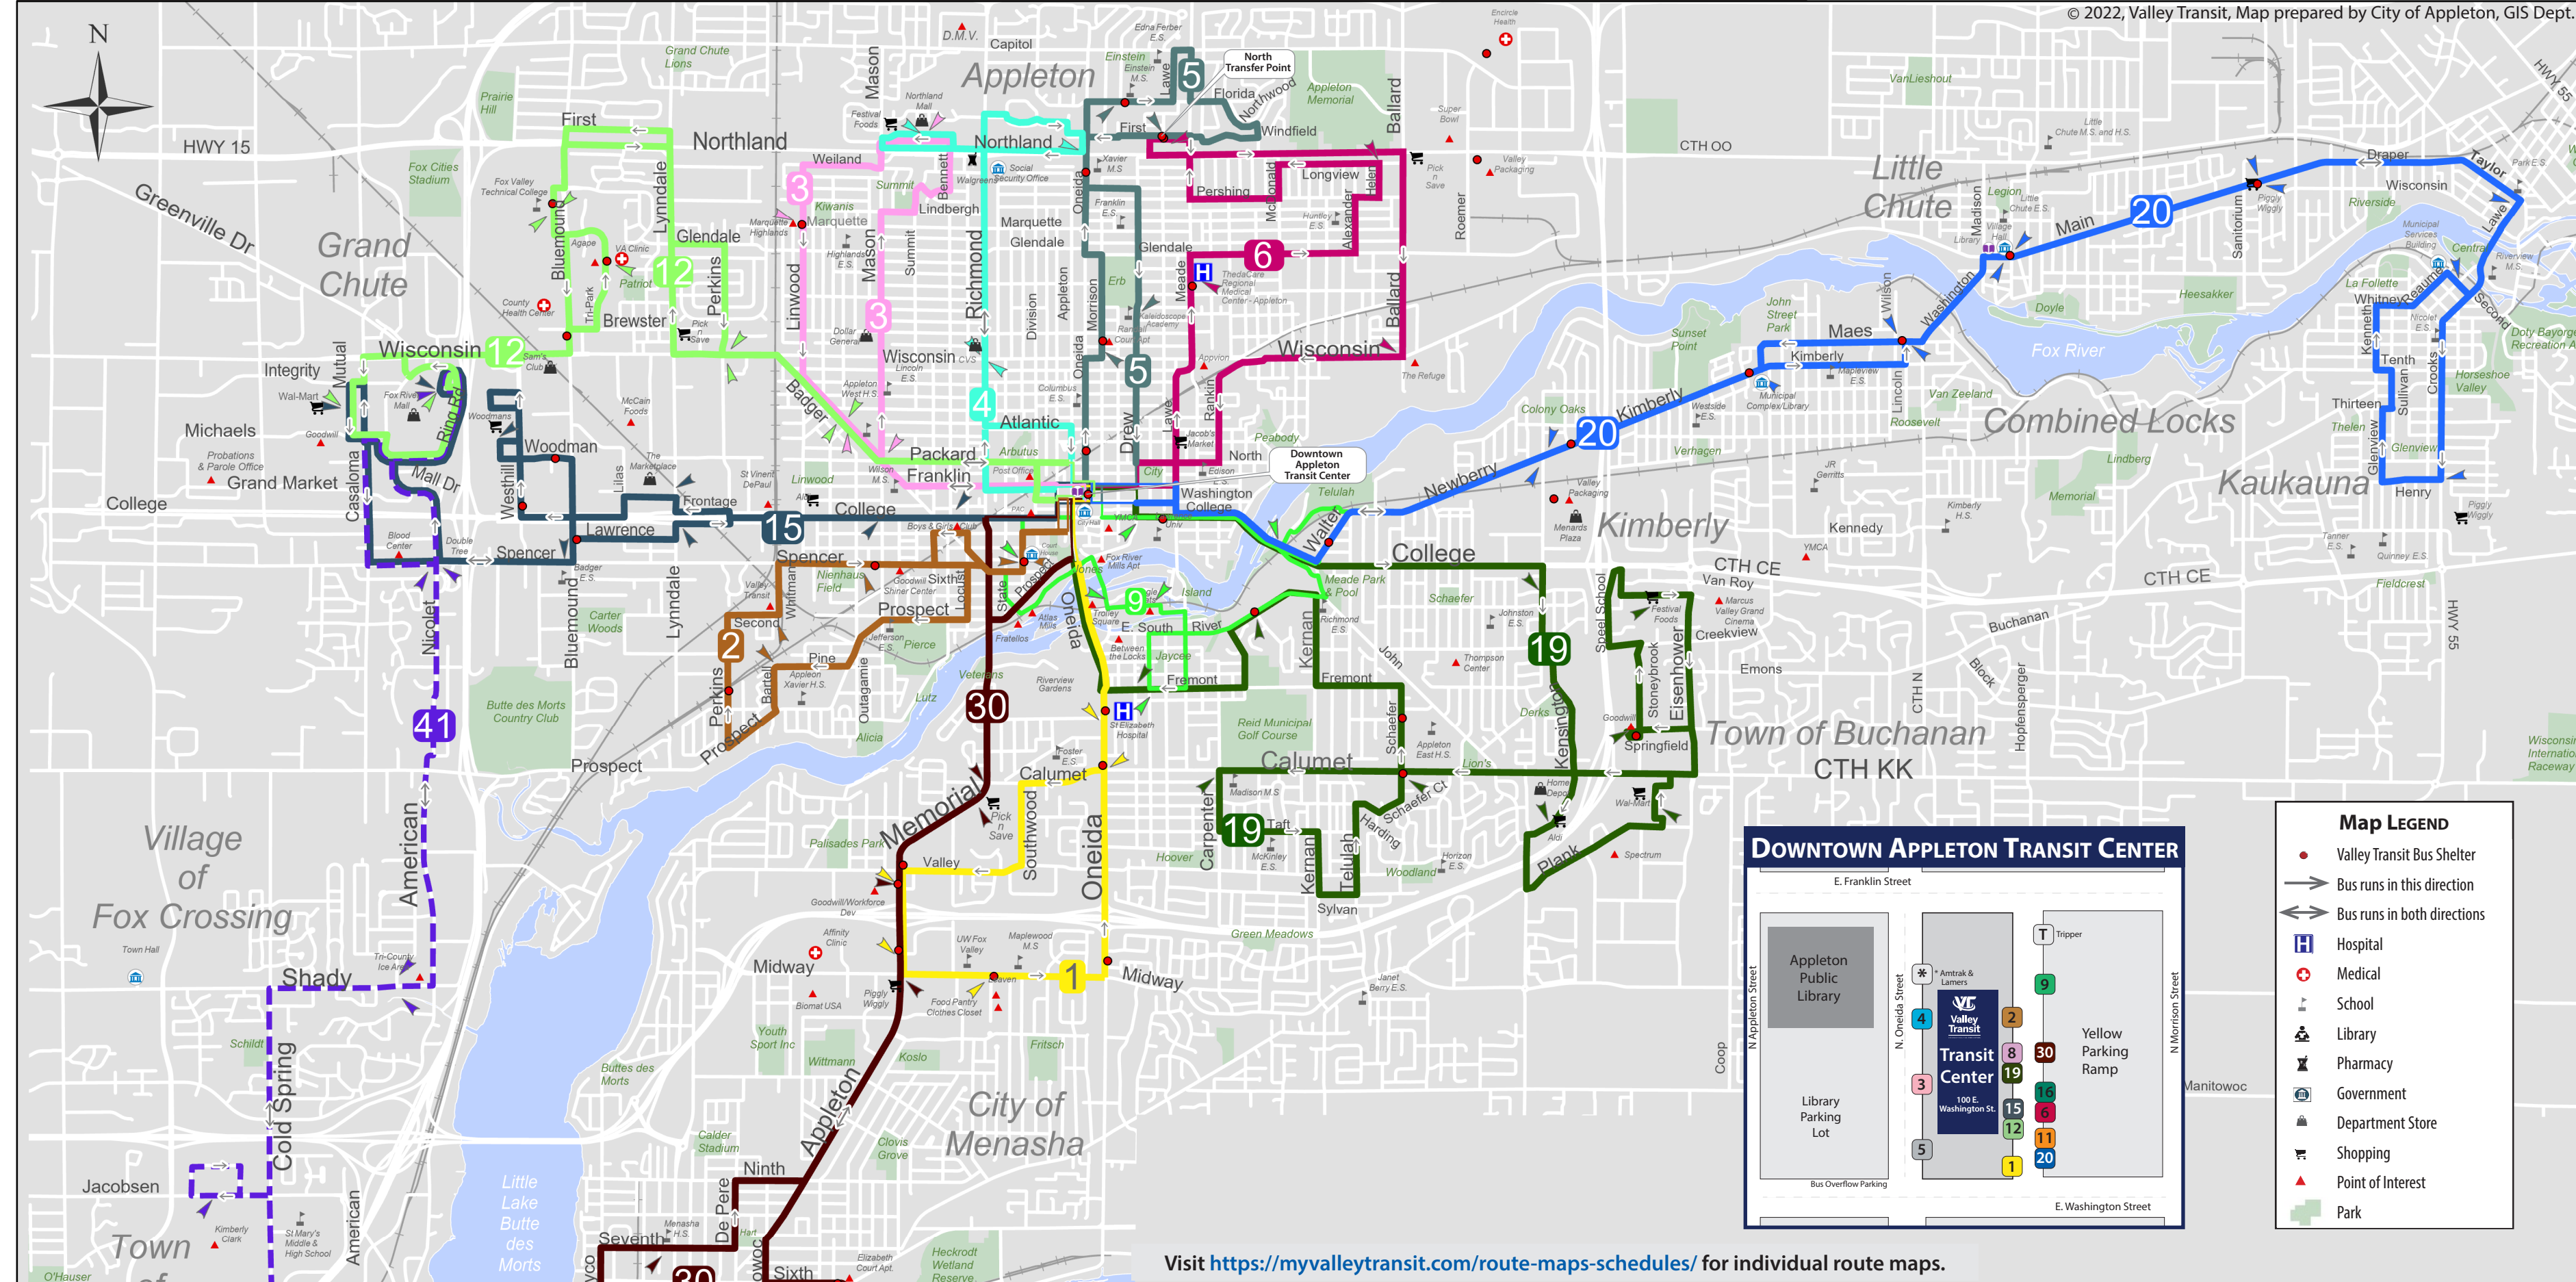

# EVENING & SATURDAY SERVICE

(Monday - Friday 5:15 PM - 9:45 PM & Saturday 8:15 AM - 9:45 PM) See other map side for Mon-Fri daytime service.

Visit <https://myvalleytransit.com/route-maps-schedules/> for individual route maps.

Notes: 1. Hours change June-Sept when Trolley is operating same route. 2. On the 8:45 AM & 12:15 PM trips from Transit Center (Mon-Fri), service is provided to Riverview Gardens. 3. Limited service provided near St. Elizabeth Hospital by request only. Call for details.

ROUTE 41 - WEST FOX VALLEY
<b>Departs Downtown Neenah</b> :15 Green Bay & Main :21 McMahon Business Park :26 Tri County Ice Arena :31 Nicolet & Spencer :36 Fox River Mall* :45 Spencer & Nicolet :51 Tri County Ice Arena :56 McMahon Business Park :00 Green Bay & Main :07 <b>Arrives Downtown Neenah</b> :10
Service Hours Mon-Fri 7:15 AM 6:15 PM Sat 8:15 AM 6:15 PM