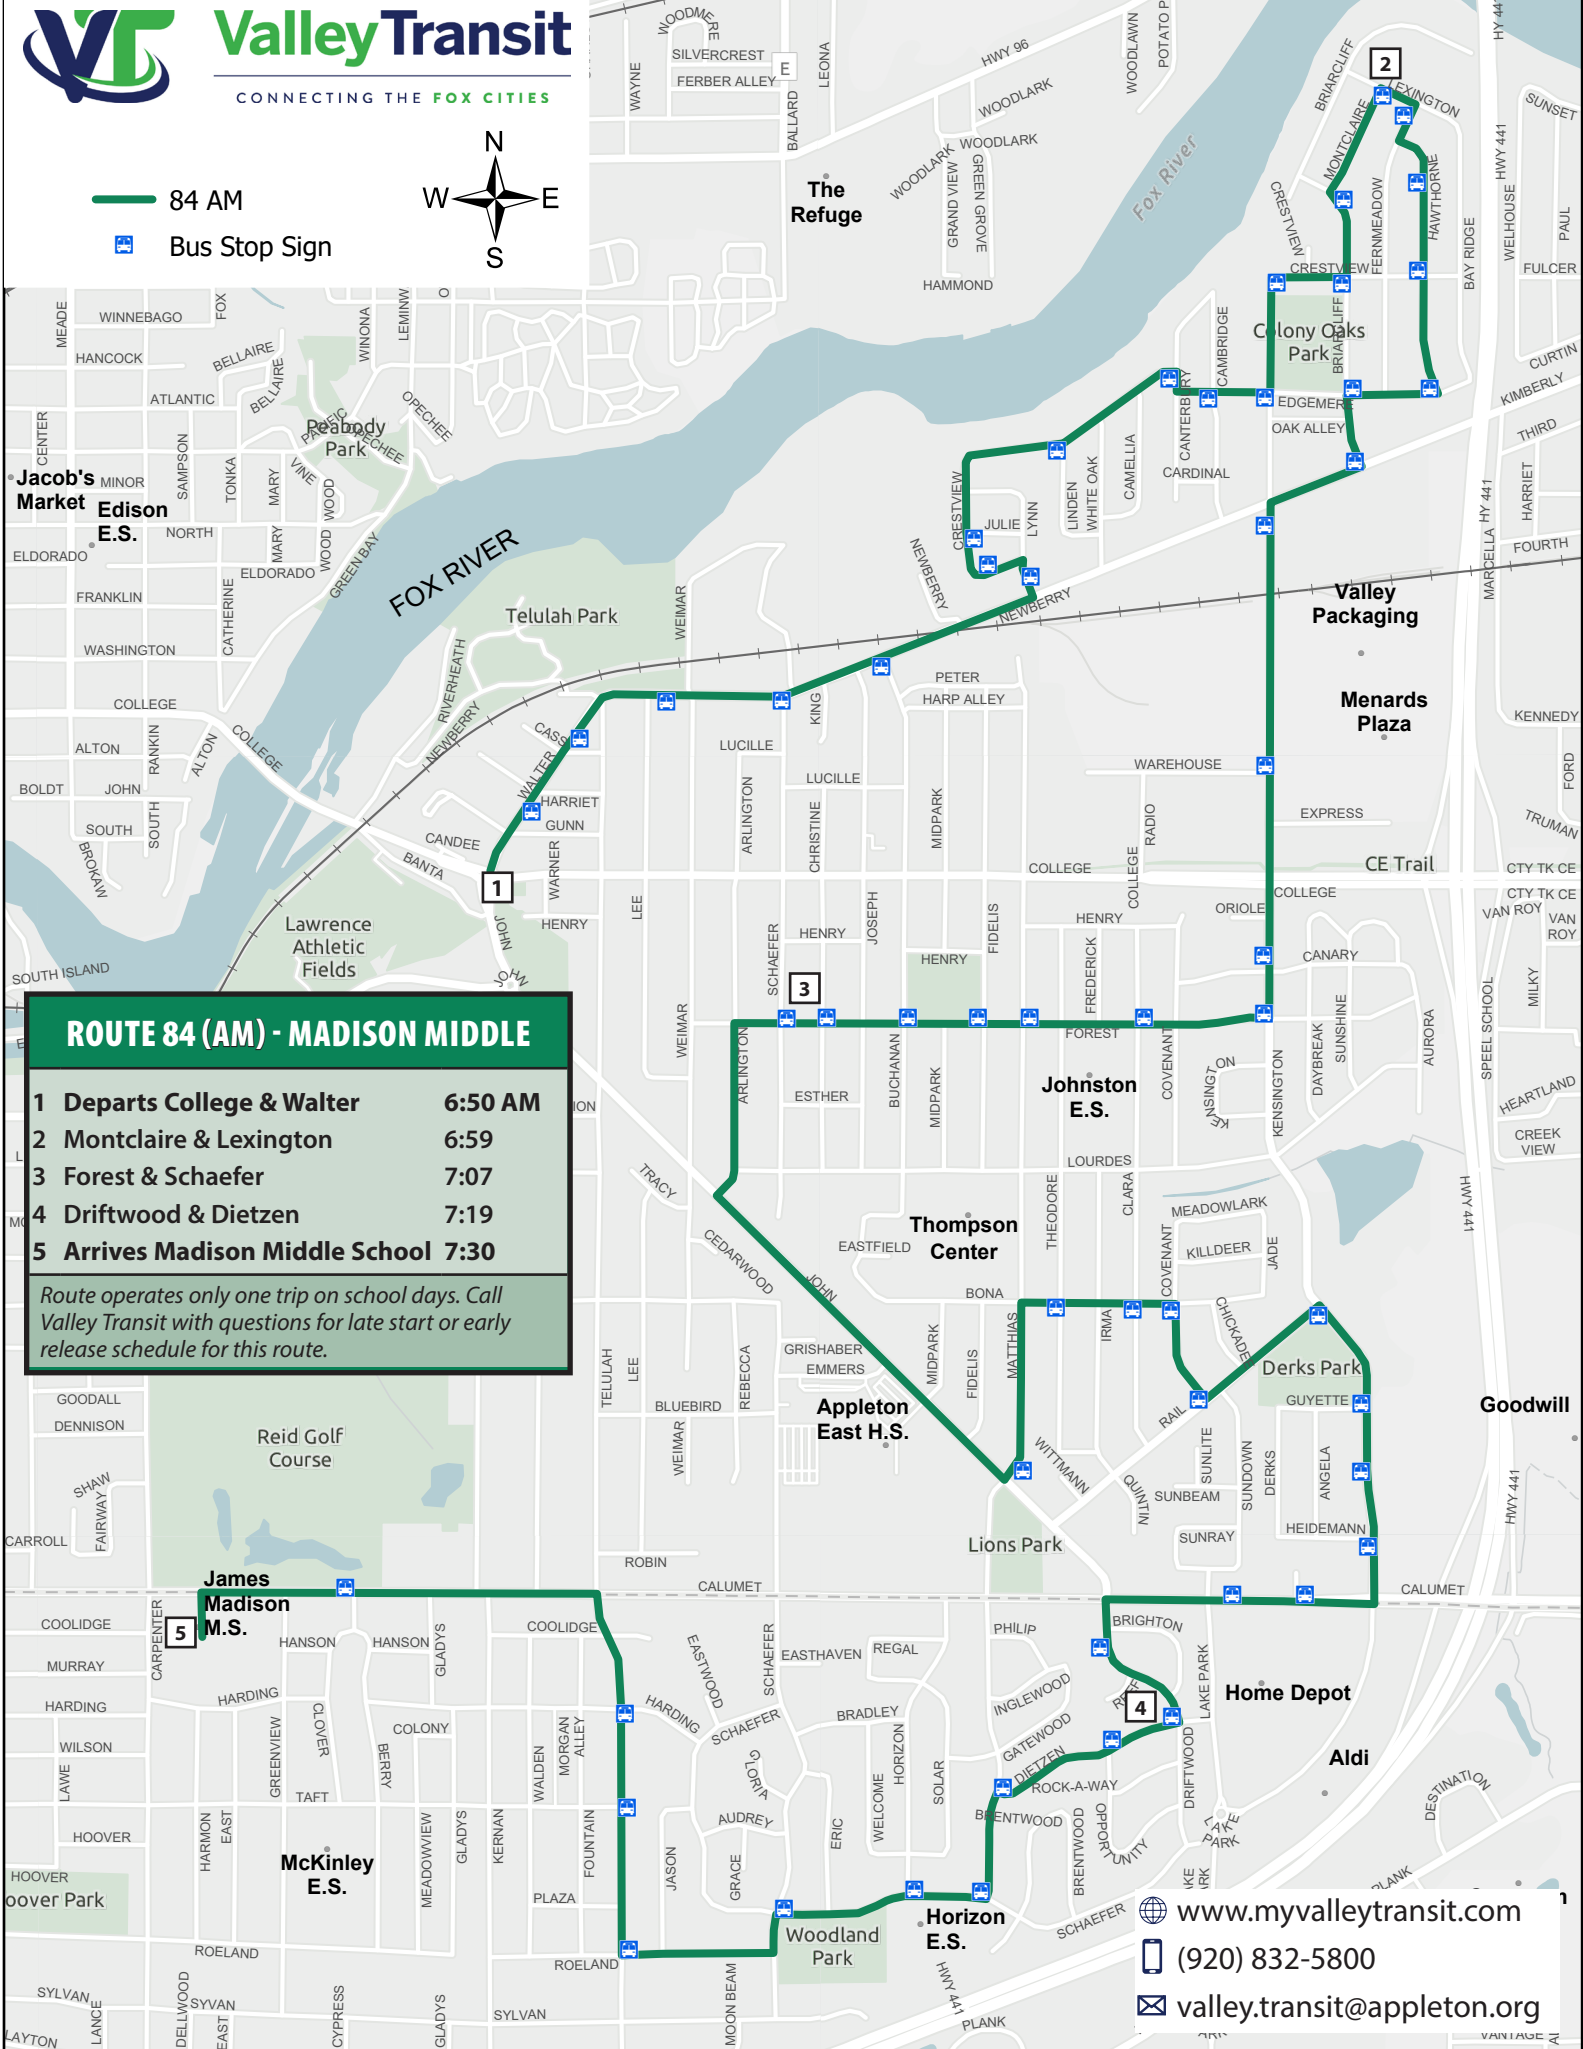

# Valley Transit

CONNECTING THE FOX CITIES

84 AM

Bus Stop Sign

**ROUTE 84 (AM) - MADISON MIDDLE**

<b>1</b> Departs College & Walter	<b>6:50 AM</b>
<b>2</b> Montclair & Lexington	<b>6:59</b>
<b>3</b> Forest & Schaefer	<b>7:07</b>
<b>4</b> Driftwood & Dietzen	<b>7:19</b>
<b>5</b> Arrives Madison Middle School	<b>7:30</b>

*Route operates only one trip on school days. Call Valley Transit with questions for late start or early release schedule for this route.*

[www.myvalleytransit.com](http://www.myvalleytransit.com)

(920) 832-5800