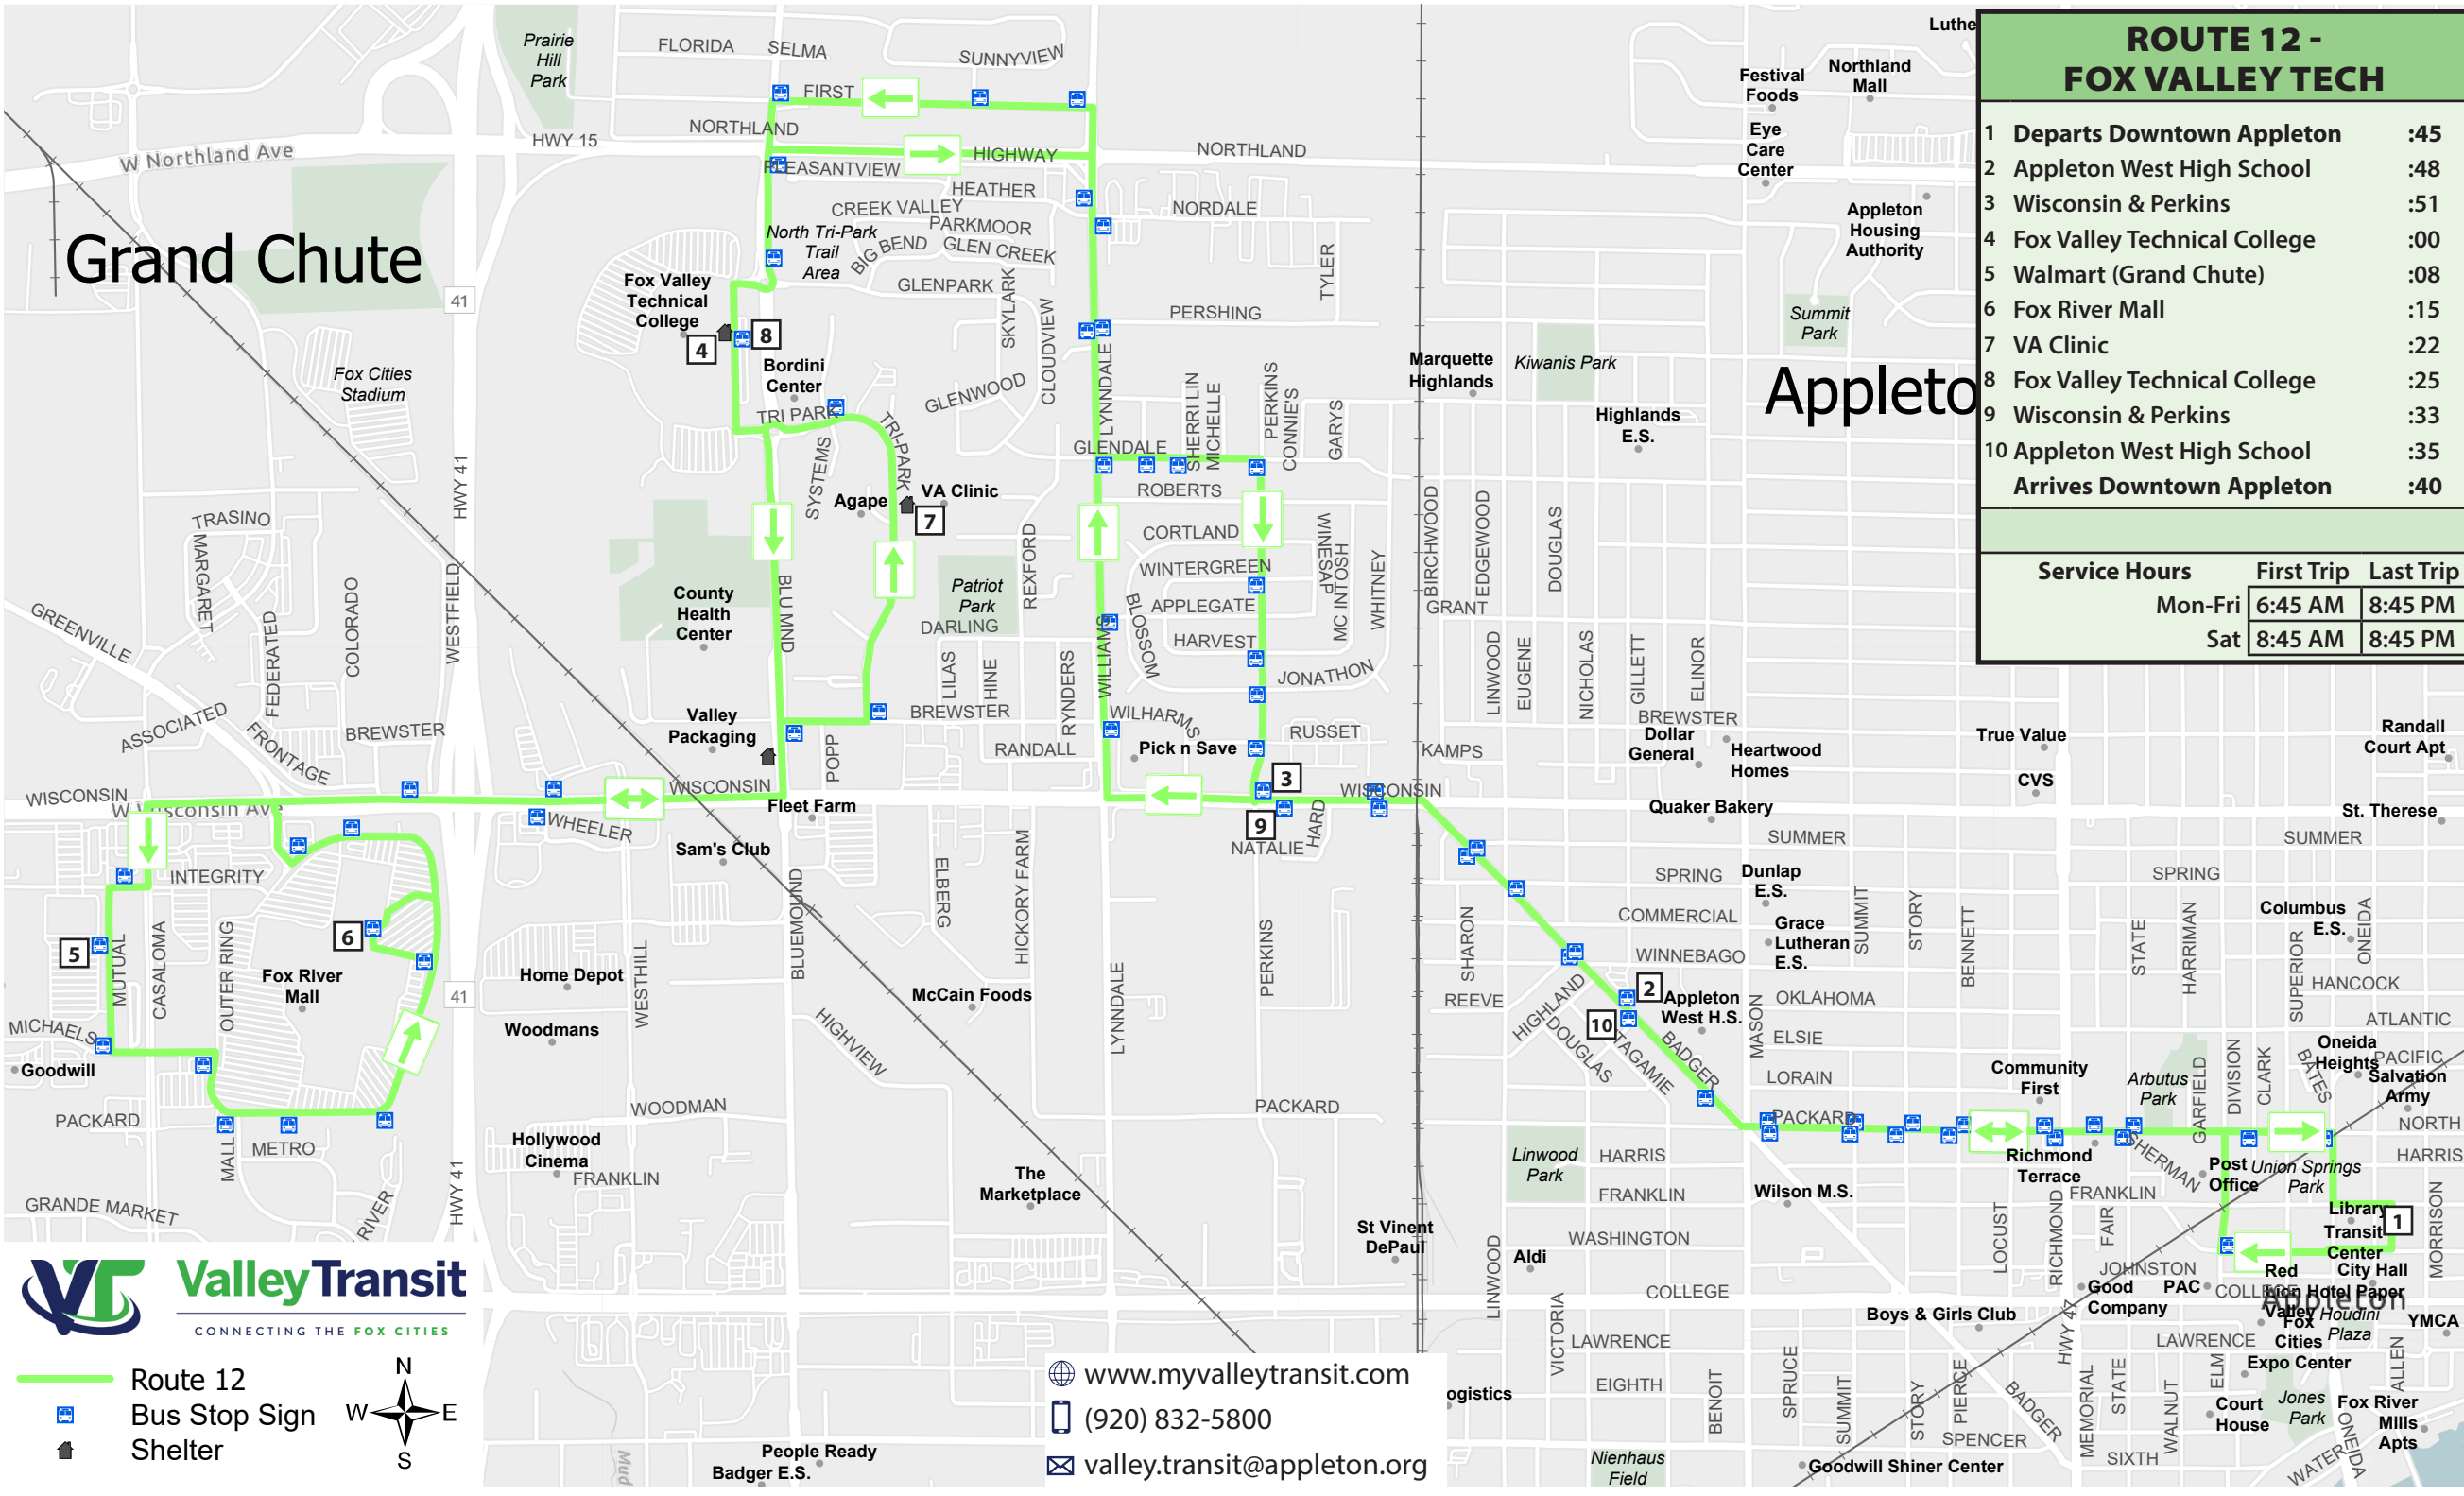

Grand Chute

Appleton

ROUTE 12 - FOX VALLEY TECH		
1	Departs Downtown Appleton	:45
2	Appleton West High School	:48
3	Wisconsin & Perkins	:51
4	Fox Valley Technical College	:00
5	Walmart (Grand Chute)	:08
6	Fox River Mall	:15
7	VA Clinic	:22
8	Fox Valley Technical College	:25
9	Wisconsin & Perkins	:33
10	Appleton West High School	:35
	Arrives Downtown Appleton	:40
Service Hours		
	First Trip	Last Trip
Mon-Fri	6:45 AM	8:45 PM
Sat	8:45 AM	8:45 PM

Route 12
 Bus Stop Sign
 Shelter

www.myvalleytransit.com
 (920) 832-5800
valley.transit@appleton.org