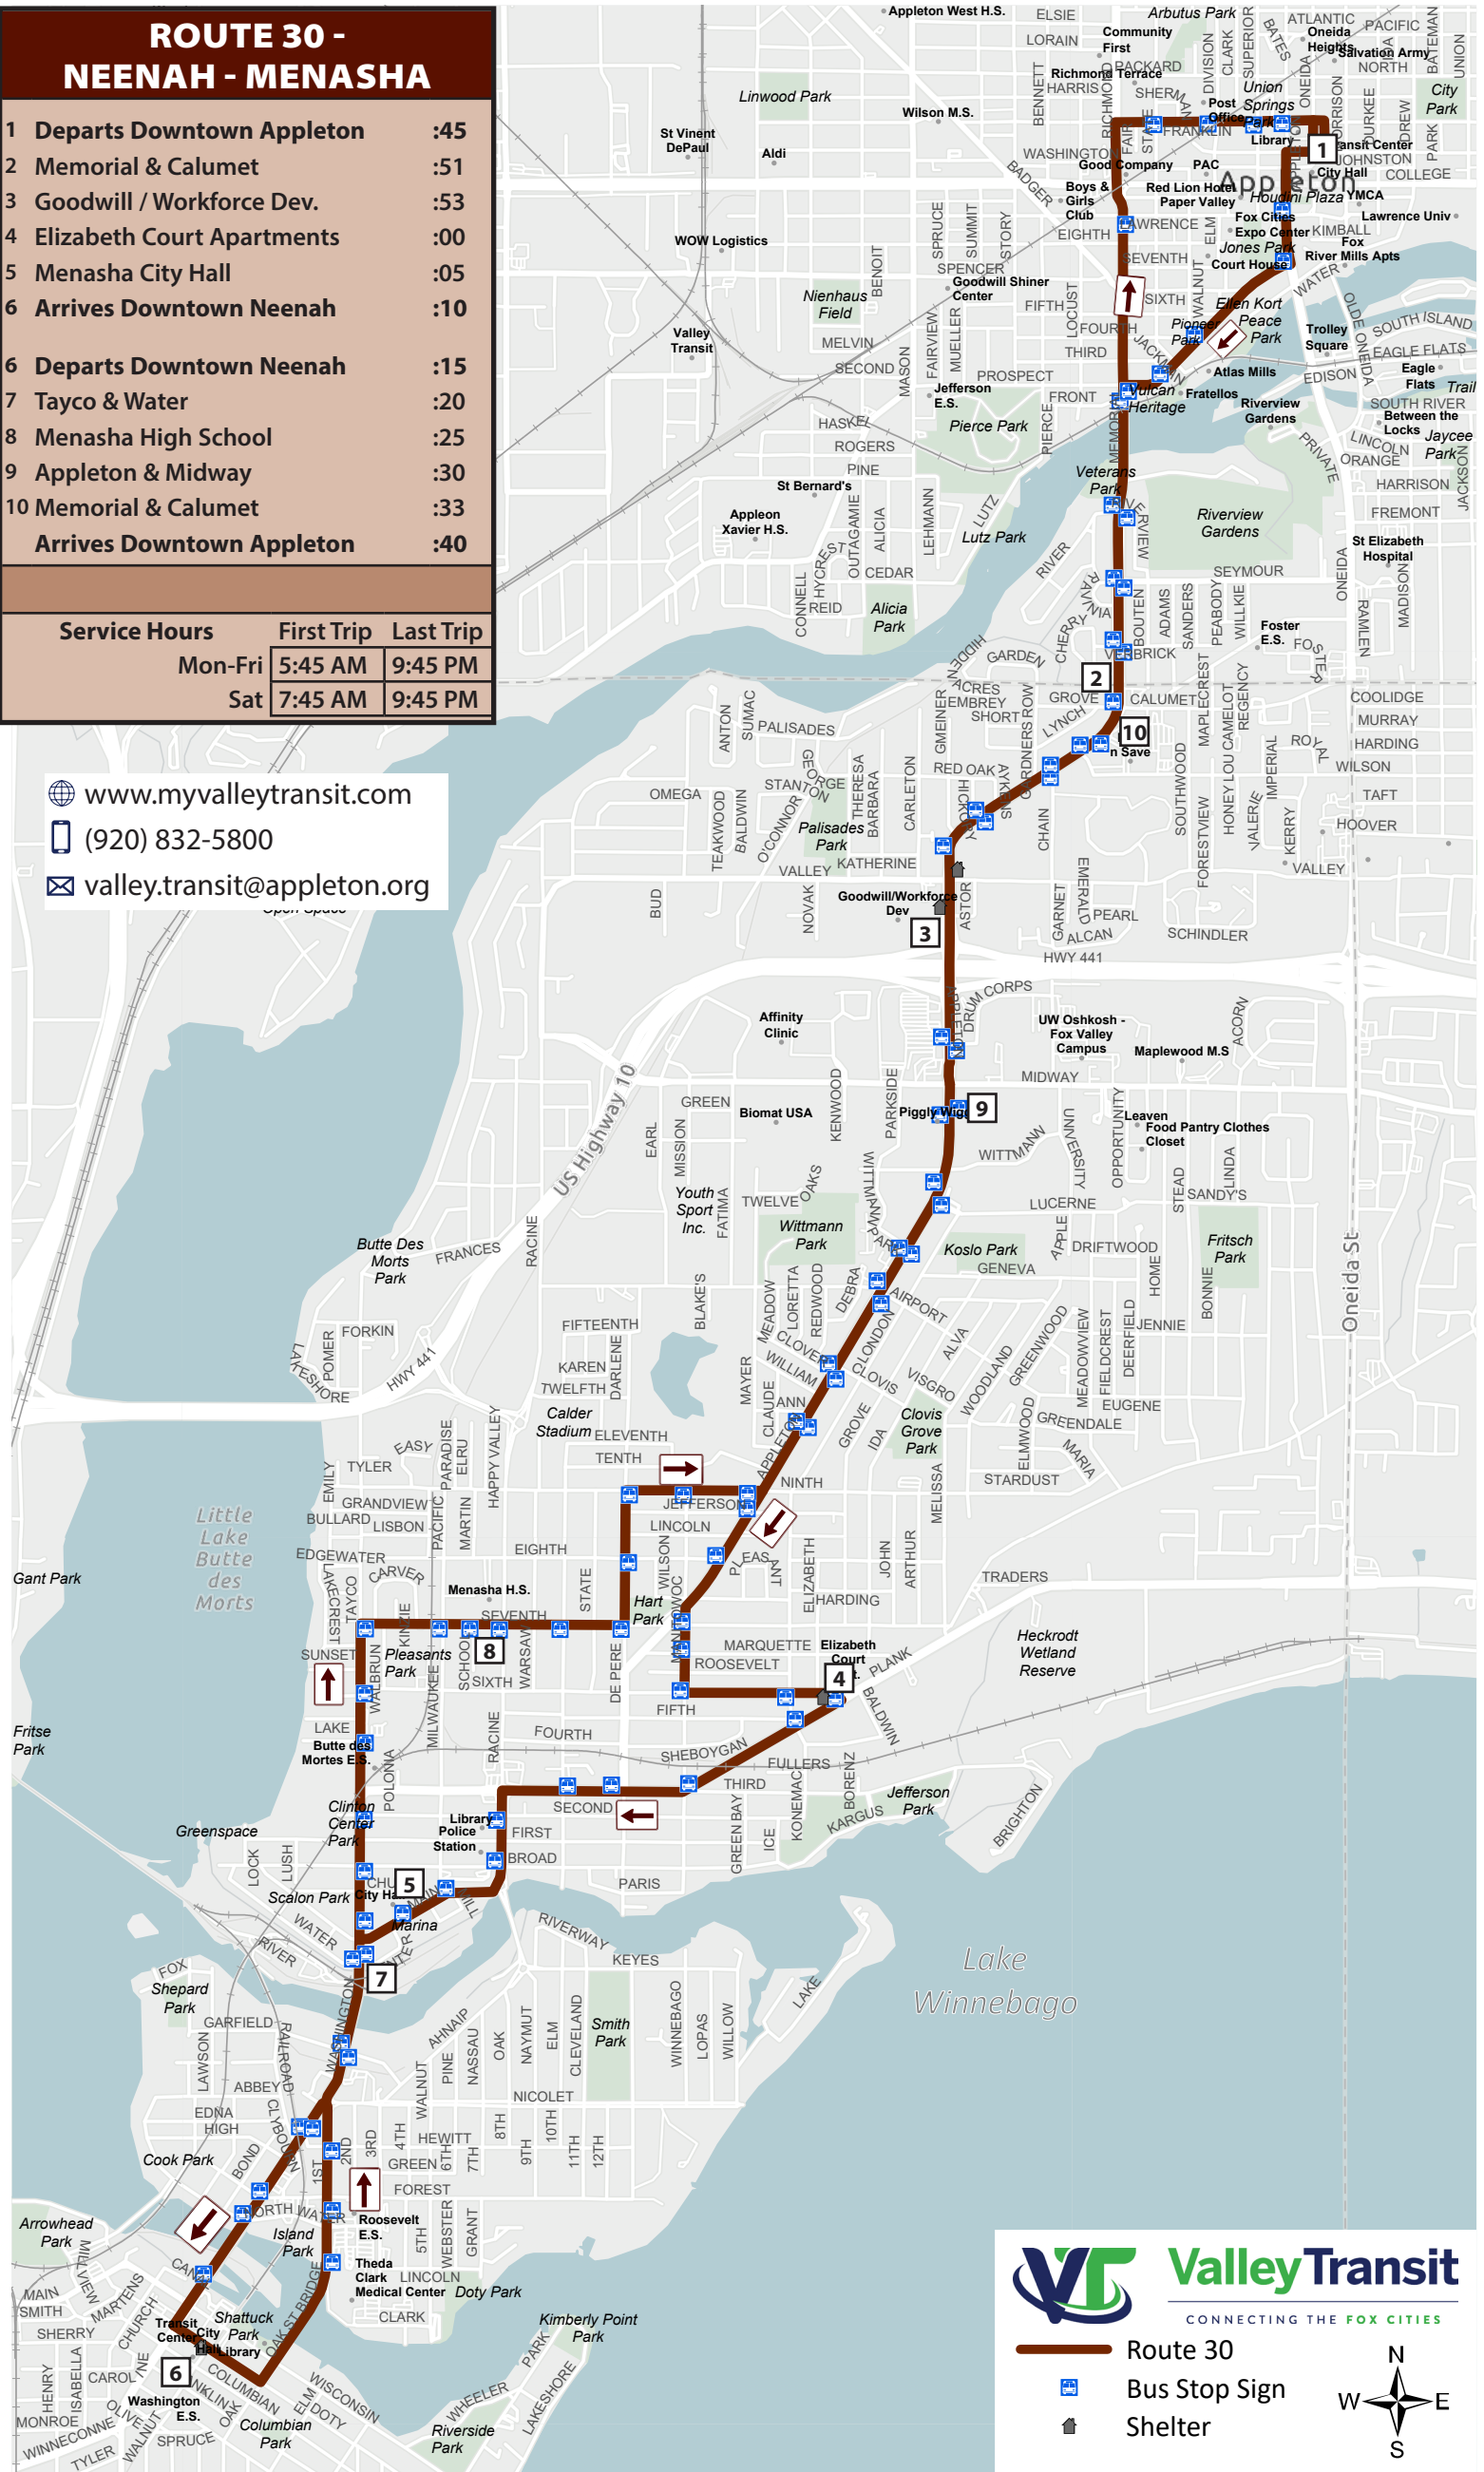

ROUTE 30 - NEENAH - MENASHA

- 1 Departs Downtown Appleton :45
- 2 Memorial & Calumet :51
- 3 Goodwill / Workforce Dev. :53
- 4 Elizabeth Court Apartments :00
- 5 Menasha City Hall :05
- 6 Arrives Downtown Neenah :10
- 6 Departs Downtown Neenah :15
- 7 Tayco & Water :20
- 8 Menasha High School :25
- 9 Appleton & Midway :30
- 10 Memorial & Calumet :33
- Arrives Downtown Appleton :40

| Service Hours | First Trip | Last Trip |
|---------------|------------|-----------|
| Mon-Fri | 5:45 AM | 9:45 PM |
| Sat | 7:45 AM | 9:45 PM |

 www.myvalleytransit.com
 (920) 832-5800
 valley.transit@appleton.org

-  Route 30
-  Bus Stop Sign
-  Shelter