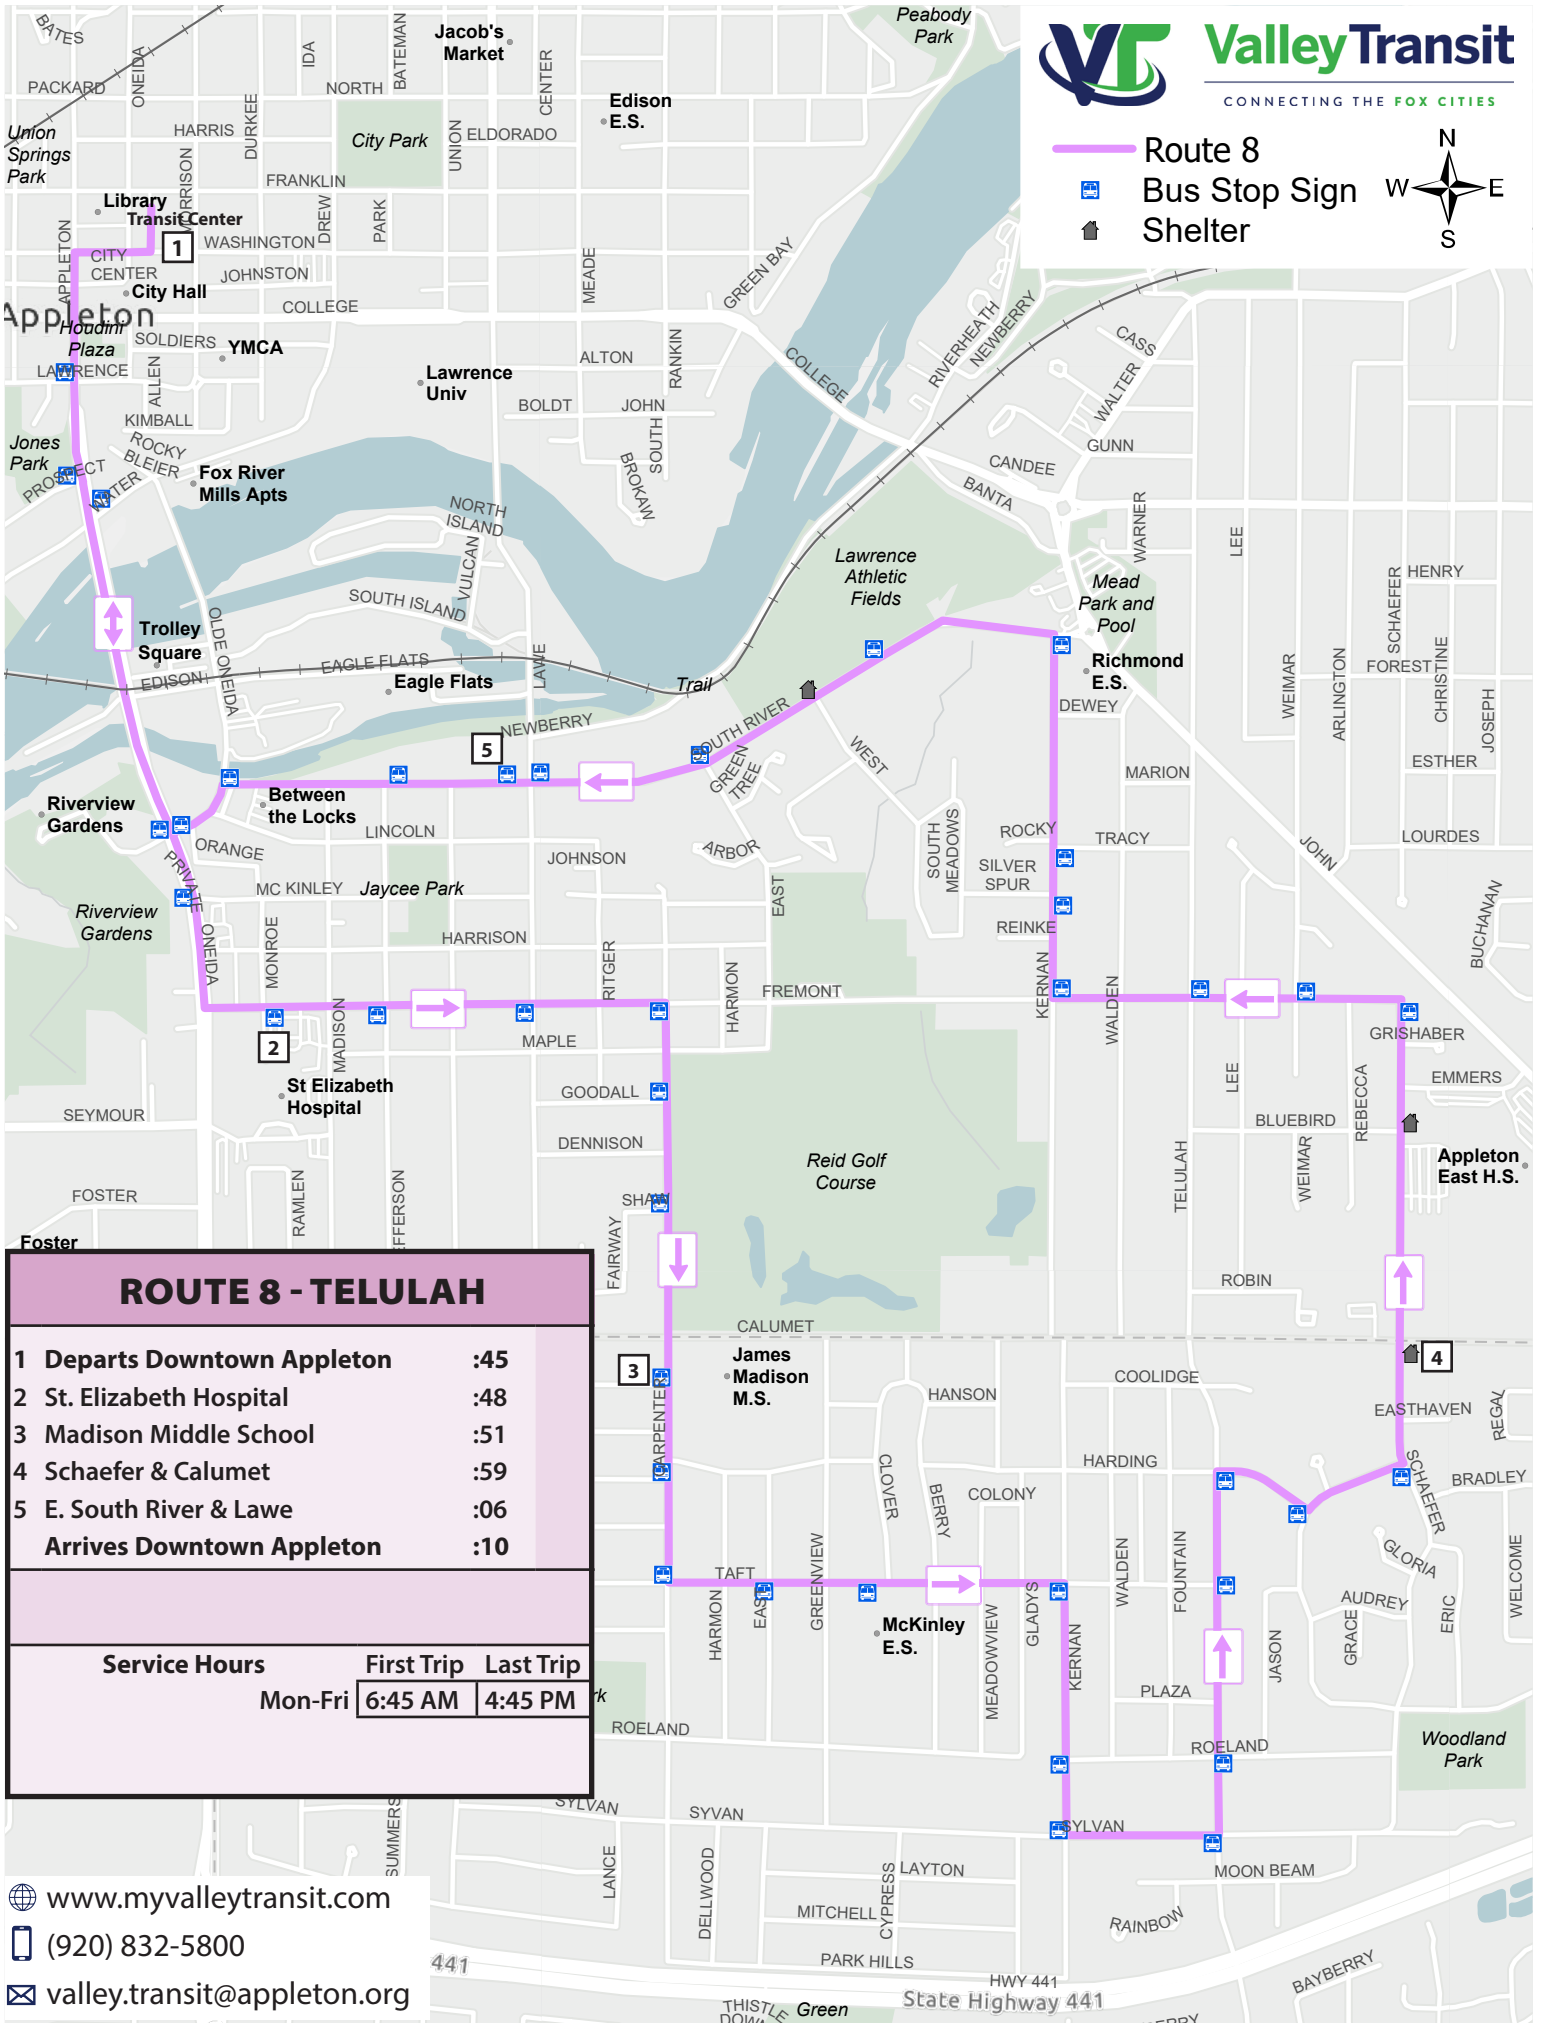

Valley Transit

CONNECTING THE FOX CITIES

Route 8

Bus Stop Sign

Shelter

ROUTE 8 - TELULAH

1	Departs Downtown Appleton	:45
2	St. Elizabeth Hospital	:48
3	Madison Middle School	:51
4	Schaefer & Calumet	:59
5	E. South River & Lawe	:06
	Arrives Downtown Appleton	:10

Service Hours	First Trip	Last Trip
	Mon-Fri 6:45 AM	4:45 PM

www.myvalleytransit.com
 (920) 832-5800
valley.transit@appleton.org