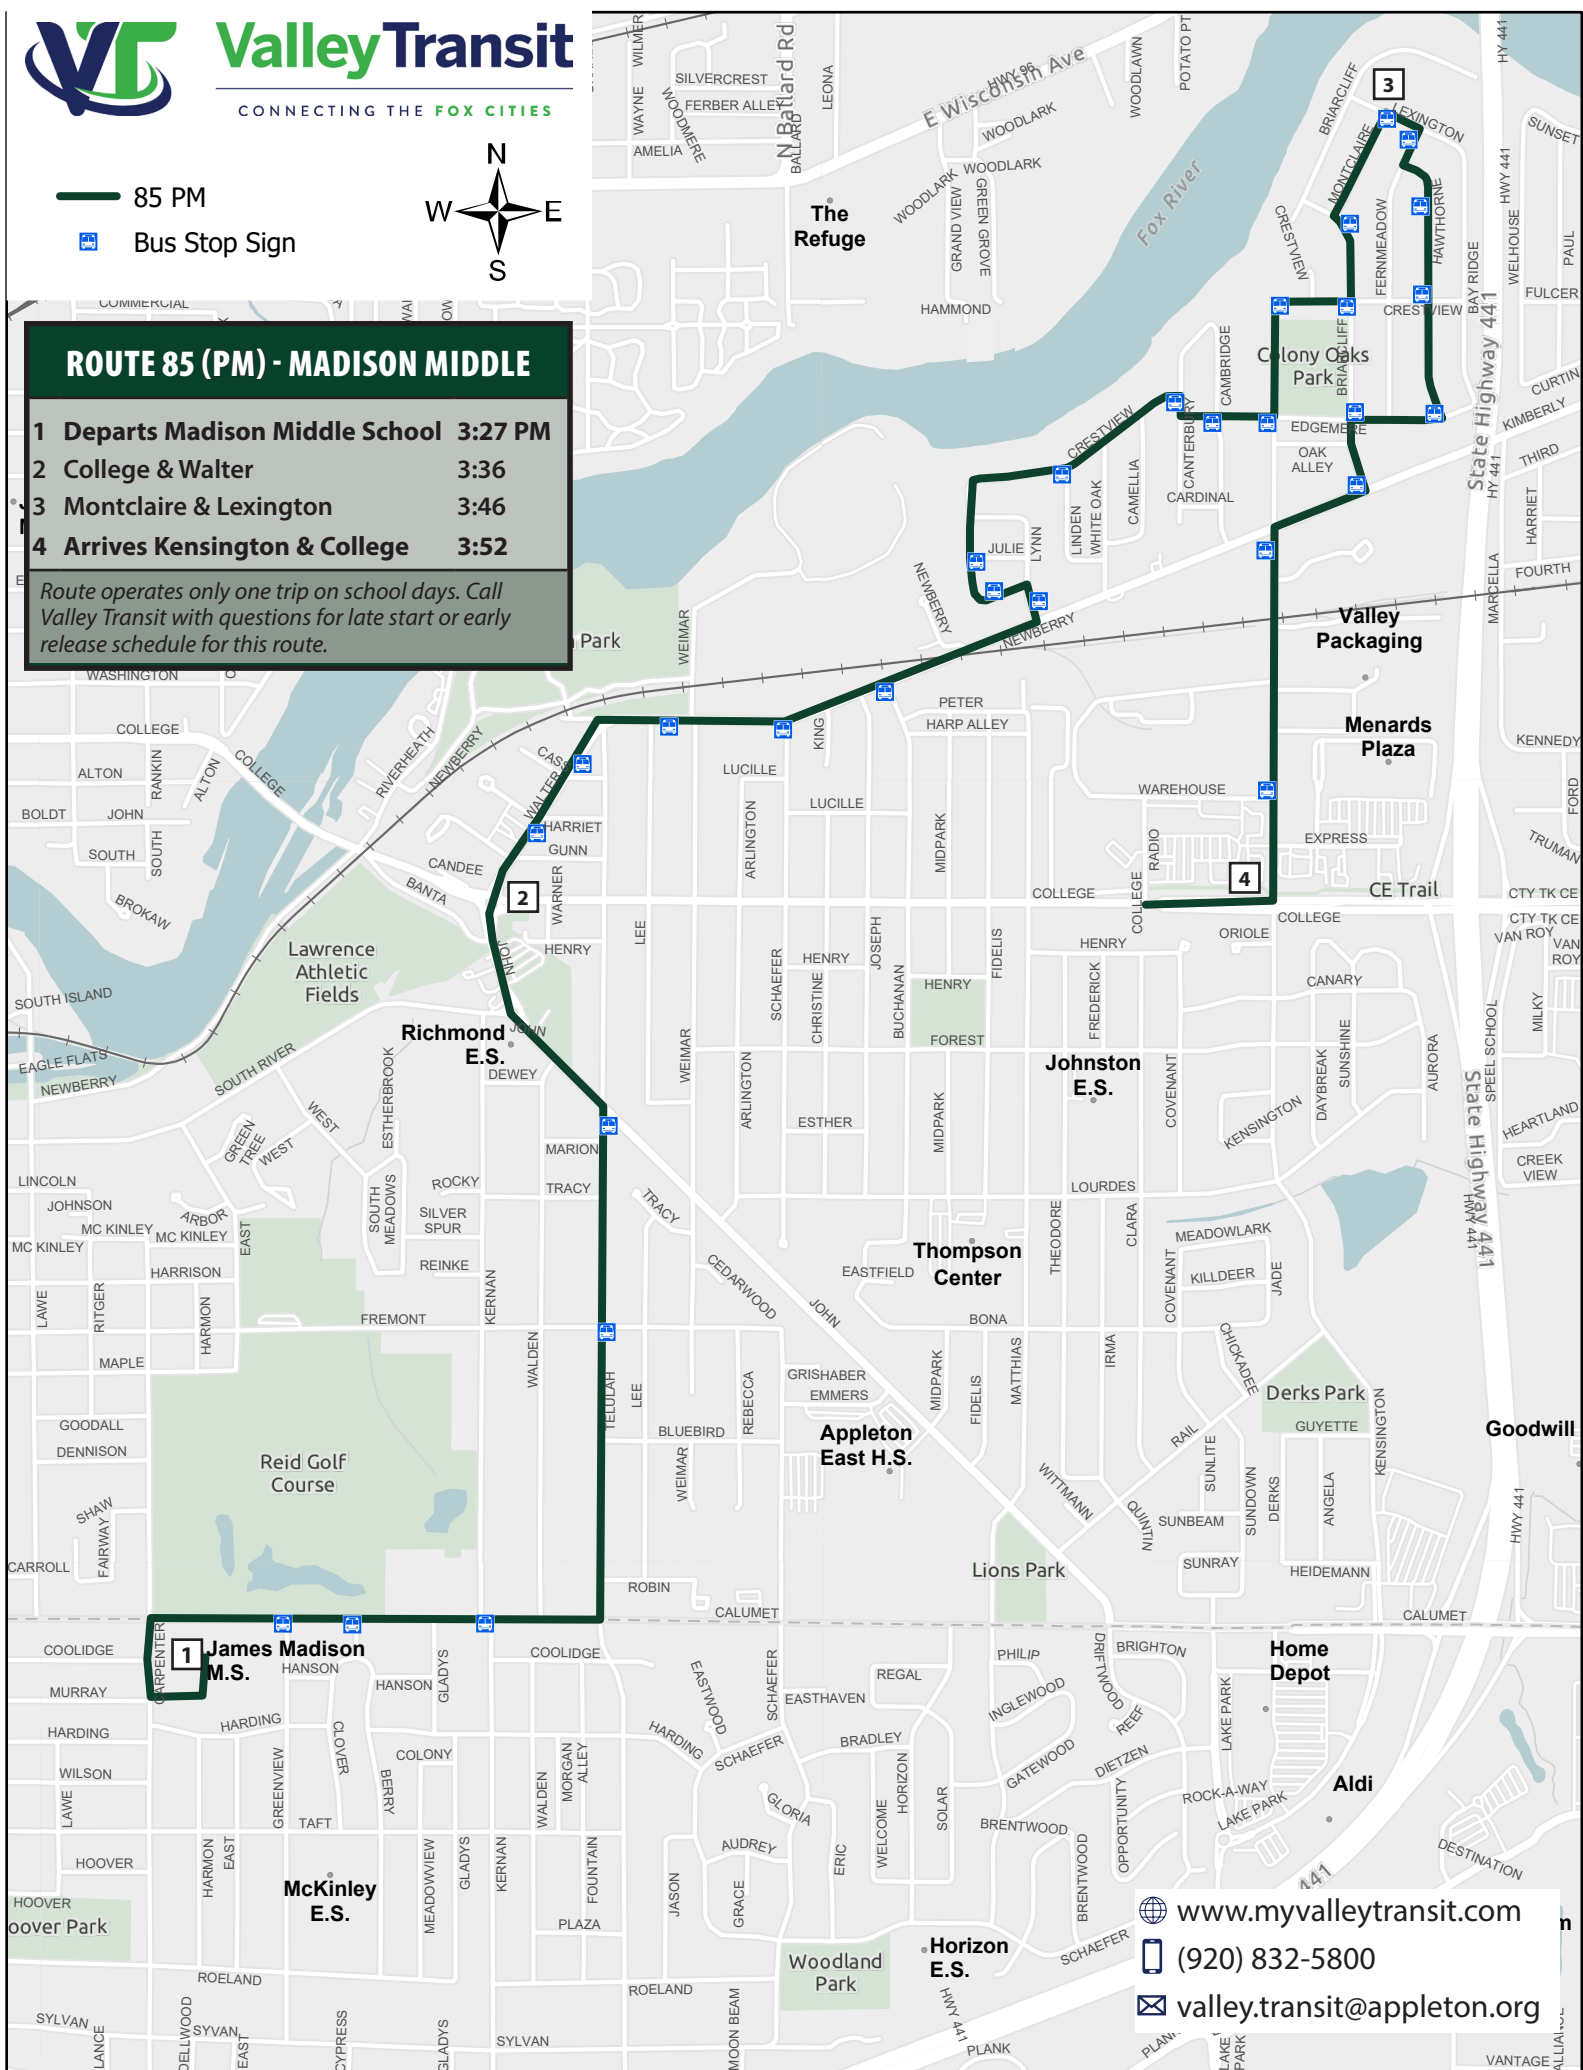

85 PM

Bus Stop Sign

**ROUTE 85 (PM) - MADISON MIDDLE**

- 1 Departs Madison Middle School 3:27 PM**
- 2 College & Walter 3:36**
- 3 Montclair & Lexington 3:46**
- 4 Arrives Kensington & College 3:52**

*Route operates only one trip on school days. Call Valley Transit with questions for late start or early release schedule for this route.*